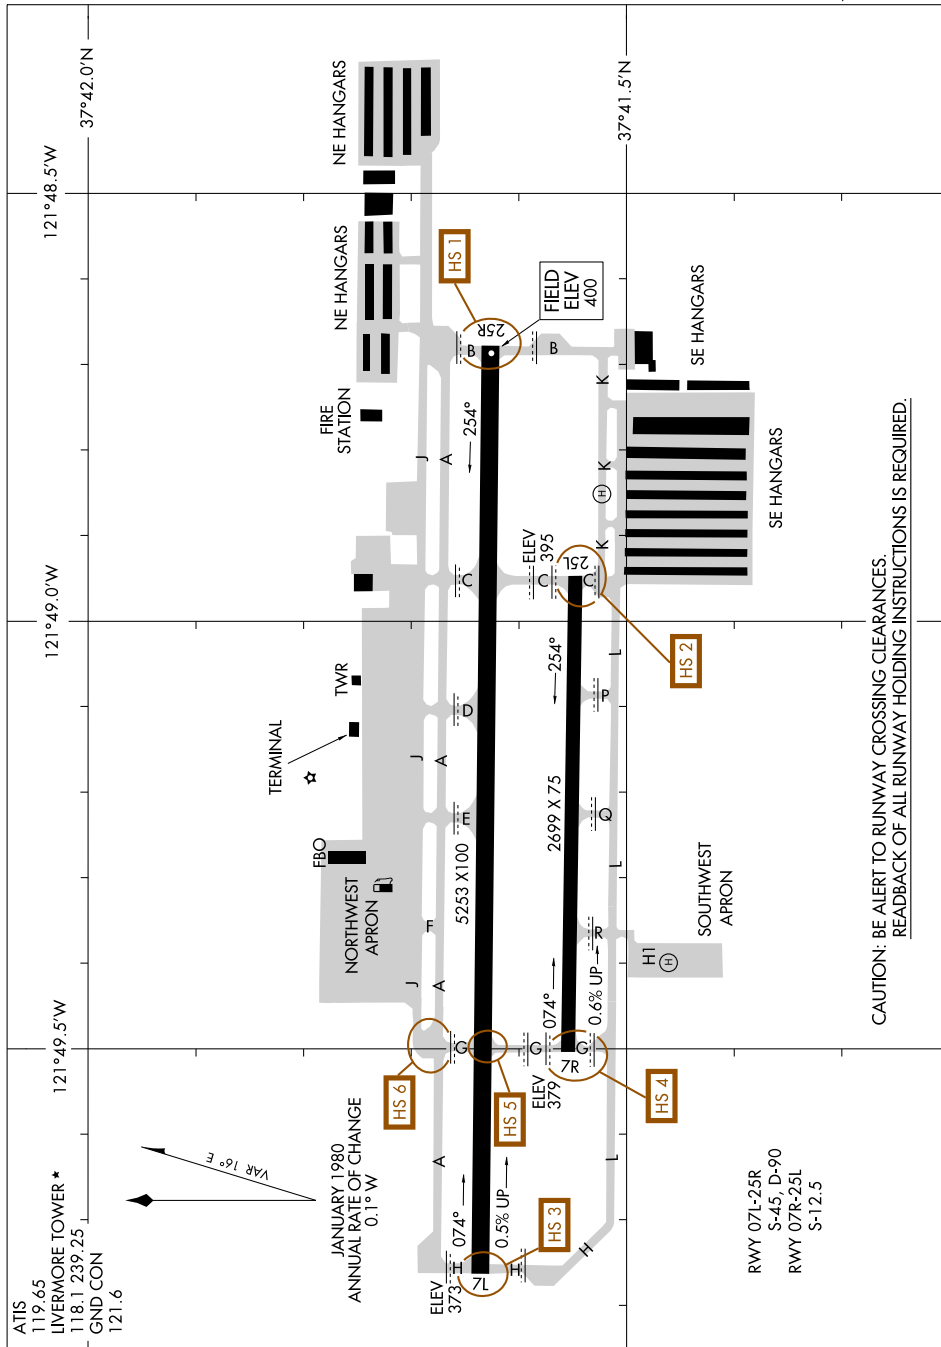

AIRPORT DIAGRAM

AL-6075 (FAA)

LIVERMORE MUNI (LVK)
LIVERMORE, CALIFORNIA

SW-2, 14 MAY 2026 to 11 JUN 2026

CAUTION: BE ALERT TO RUNWAY CROSSING CLEARANCES.
READBACK OF ALL RUNWAY HOLDING INSTRUCTIONS IS REQUIRED.

RWY 07L-25R
S-45, D-90
RWY 07R-25L
S-12.5

SW-2, 14 MAY 2026 to 11 JUN 2026

AIRPORT DIAGRAM

LIVERMORE, CALIFORNIA
LIVERMORE MUNI (LVK)