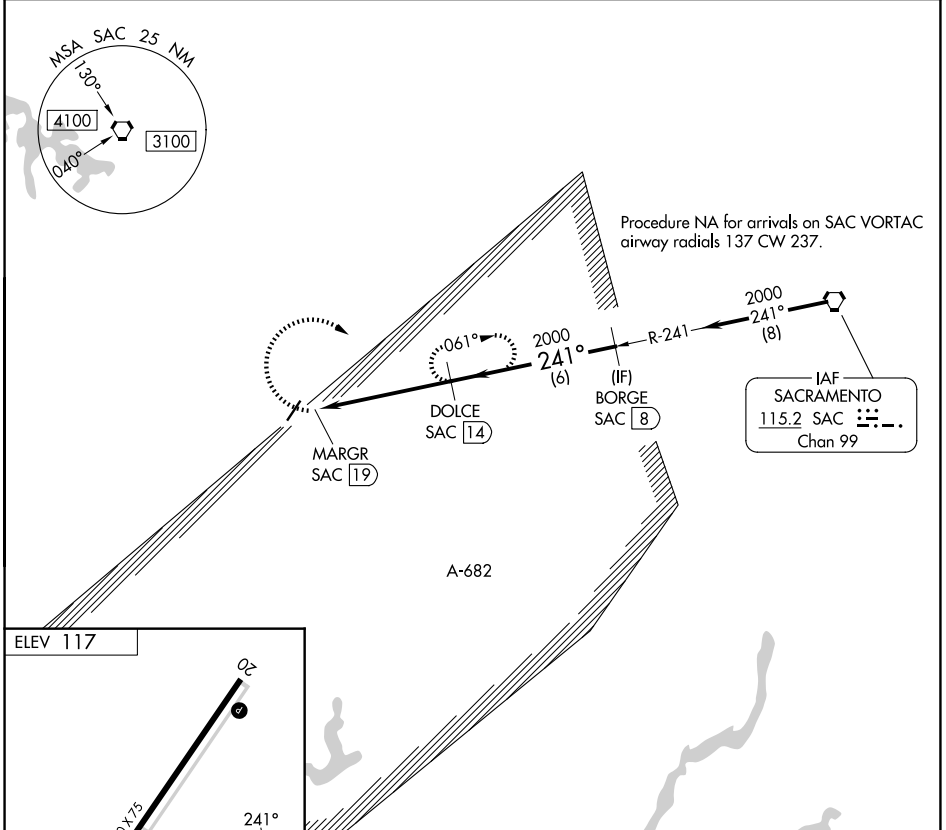

VORTAC SAC 115.2 Chan 99	APP CRS 241°	Rwy Ldg TDZE Aprt Elev	N/A N/A 117
--	------------------------	------------------------------	--

VOR-A
NUT TREE (VCB)

⚠ Rwy 2 helicopter visibility reduction below 1 SM NA. DME required. Circling Rwy 2 NA at night. Circling NA west of Rwy 2-20.

⚠ MISSED APPROACH: Climbing right turn to 2200 on heading 100° and SAC R-241 to DOLCE/14 DME and hold.

ASOS 134.75	TRAVIS APP CON 128.4 281.45	CTAF 122.85
-----------------------	---------------------------------------	-----------------------

SW-2, 14 MAY 2026 to 11 JUN 2026

SW-2, 14 MAY 2026 to 11 JUN 2026