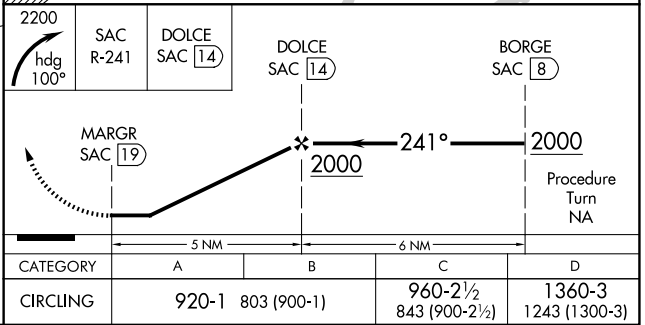

VORTAC SAC 115.2 Chan 99	APP CRS 241°	Rwy Ldg TDZE Aprt Elev	N/A N/A 117
--	------------------------	------------------------------	--

VOR-A
NUT TREE (VCB)

⚠ Rwy 2 helicopter visibility reduction below 1 SM NA. DME required. Circling Rwy 2 NA at night. Circling NA west of Rwy 2-20.

⚠ MISSED APPROACH: Climbing right turn to 2200 on heading 100° and SAC R-241 to DOLCE/14 DME and hold.

ASOS 134.75	TRAVIS APP CON 128.4 281.45	CTAF 122.85
-----------------------	---------------------------------------	-----------------------

SW-2, 14 MAY 2026 to 11 JUN 2026

SW-2, 14 MAY 2026 to 11 JUN 2026