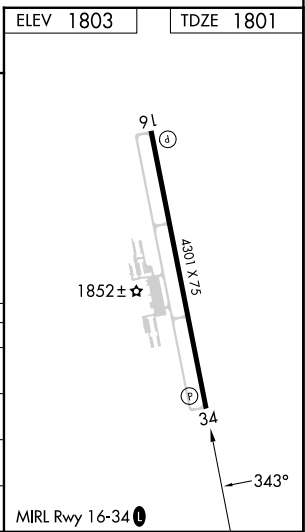

WAAS CH 87009 W34A	APP CRS 343°	Rwy Ldg TDZE Apt Elev	4301 1801 1803
--	------------------------	-----------------------------	---

RNAV (GPS) RWY 34

AURORA MUNI/AL POTTER FLD (AUH)

⚠ Baro-VNAV NA when using Grand Island altimeter setting. For uncompensated Baro-VNAV systems, LNAV/VNAV NA below -18°C (0°F) or above 54°C (130°F). DME/DME RNP-0.3 NA. When local altimeter setting not received, use Grand Island altimeter setting and increase all DA 41 feet and all MDA 60 feet. VDP NA when using Grand Island altimeter setting.

MISSED APPROACH:
Climb to 3400 direct CEGIT and hold.

AWOS-3 121.225	MINNEAPOLIS CENTER 119.4 278.8	UNICOM 122.8 (CTAF) 0
--------------------------	--	---------------------------------

CATEGORY	A	B	C	D
LPV DA	2051-1	250 (300-1)		NA
LNAV/VNAV DA	2129-1¼	328 (400-1¼)		NA
LNAV MDA	2260-1	459 (500-1)		NA
CIRCLING	2300-1 497 (500-1)	2340-1 537 (600-1)		NA