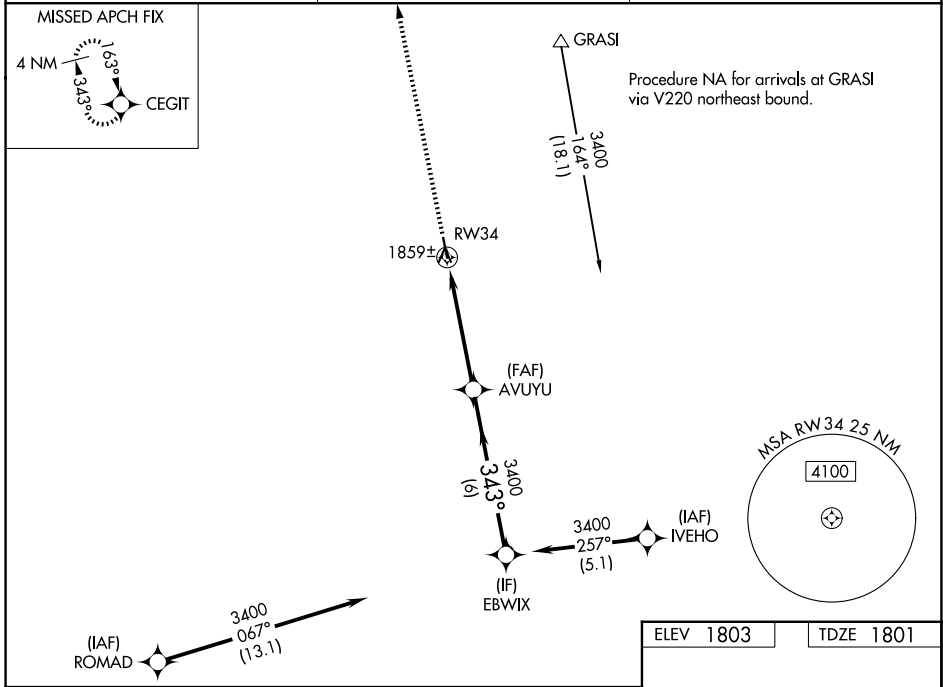

WAAS CH 87009 W34A	APP CRS 343°	Rwy Ldg TDZE Apt Elev	4301 1801 1803
--	------------------------	-----------------------------	---

RNAV (GPS) RWY 34

AURORA MUNI/AL POTTER FLD (AUH)

⚠ Baro-VNAV NA when using Grand Island altimeter setting. For uncompensated Baro-VNAV systems, LNAV/VNAV NA below -18°C (0°F) or above 54°C (130°F). DME/DME RNP-0.3 NA. When local altimeter setting not received, use Grand Island altimeter setting and increase all DA 41 feet and all MDA 60 feet. VDP NA when using Grand Island altimeter setting.

MISSED APPROACH:
Climb to 3400 direct CEGIT and hold.

AWOS-3 121.225	MINNEAPOLIS CENTER 119.4 278.8	UNICOM 122.8 (CTAF) 0
--------------------------	--	---------------------------------

CATEGORY	A	B	C	D
LPV DA	2051-1	250 (300-1)		NA
LNAV/VNAV DA	2129-1¼	328 (400-1¼)		NA
LNAV MDA	2260-1	459 (500-1)		NA
CIRCLING	2300-1 497 (500-1)	2340-1 537 (600-1)		NA

NC-2, 14 MAY 2026 to 11 JUN 2026

NC-2, 14 MAY 2026 to 11 JUN 2026