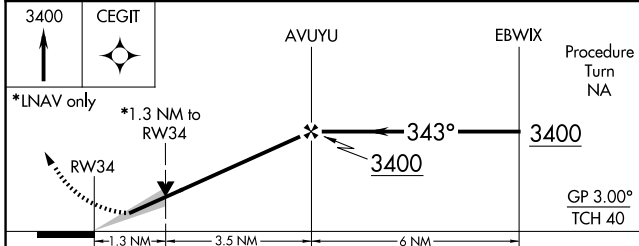

WAAS CH 87009 W34A	APP CRS 343°	Rwy Ldg TDZE Apt Elev	4301 1801 1803
--	------------------------	-----------------------------	---

RNAV (GPS) RWY 34

AURORA MUNI/AL POTTER FLD (AUH)

⚠ Baro-VNAV NA when using Grand Island altimeter setting. For uncompensated Baro-VNAV systems, LNAV/VNAV NA below -18°C (0°F) or above 54°C (130°F). DME/DME RNP-0.3 NA. When local altimeter setting not received, use Grand Island altimeter setting and increase all DA 41 feet and all MDA 60 feet. VDP NA when using Grand Island altimeter setting.

MISSED APPROACH:
Climb to 3400 direct CEGIT and hold.

AWOS-3 121.225	MINNEAPOLIS CENTER 119.4 278.8	UNICOM 122.8 (CTAF) 0
--------------------------	--	---------------------------------

CATEGORY	A	B	C	D
LPV DA	2051-1	250 (300-1)		NA
LNAV/VNAV DA	2129-1¼	328 (400-1¼)		NA
LNAV MDA	2260-1	459 (500-1)		NA
CIRCLING	2300-1 497 (500-1)	2340-1 537 (600-1)		NA