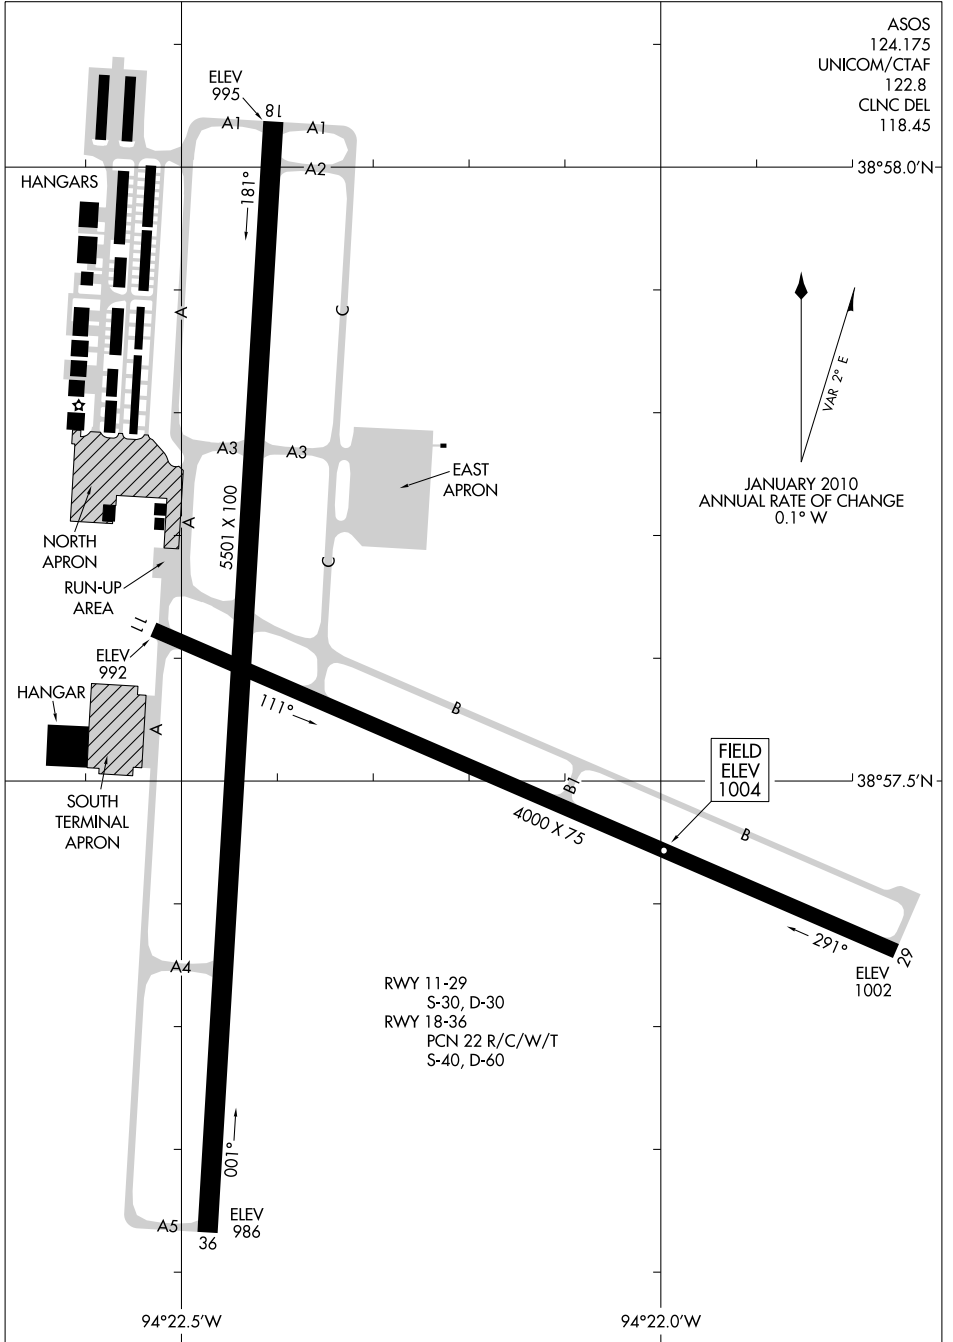

26134

AIRPORT DIAGRAM

KANSAS CITY/LEE'S SUMMIT RGNL (LXT)

AL-6104 (FAA)

LEE'S SUMMIT, MISSOURI

NC-3, 14 MAY 2026 to 11 JUN 2026

NC-3, 14 MAY 2026 to 11 JUN 2026

AIRPORT DIAGRAM

26134

LEE'S SUMMIT, MISSOURI

KANSAS CITY/LEE'S SUMMIT RGNL (LXT)