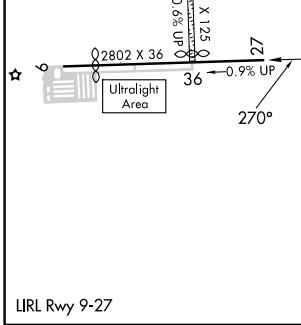

APP CRS 270°	Rwy Idg TDZE Apt Elev	N/A N/A 875
------------------------	-----------------------------	--

RNAV (GPS)-B

GALT FLD (10C)

<p>▼ Use Waukegan Rgnl altimeter setting. GPS or RNP-0.3 Required.</p> <p>▲ NA DME/DME RNP-0.3 NA.</p>	<p>MISSED APPROACH: Climb to 2000, then climbing left turn to 3000 direct HADAK WP and hold.</p>
--	--

<p>CHICAGO APP CON 120.55 306.925</p>	<p>UNICOM 122.8 (CTAF)</p>
--	---------------------------------------

CATEGORY	A	B	C	D
CIRCLING	1480-1	605 (700-1)	1540-1 ³ / ₄ 665 (700-1 ³ / ₄)	NA