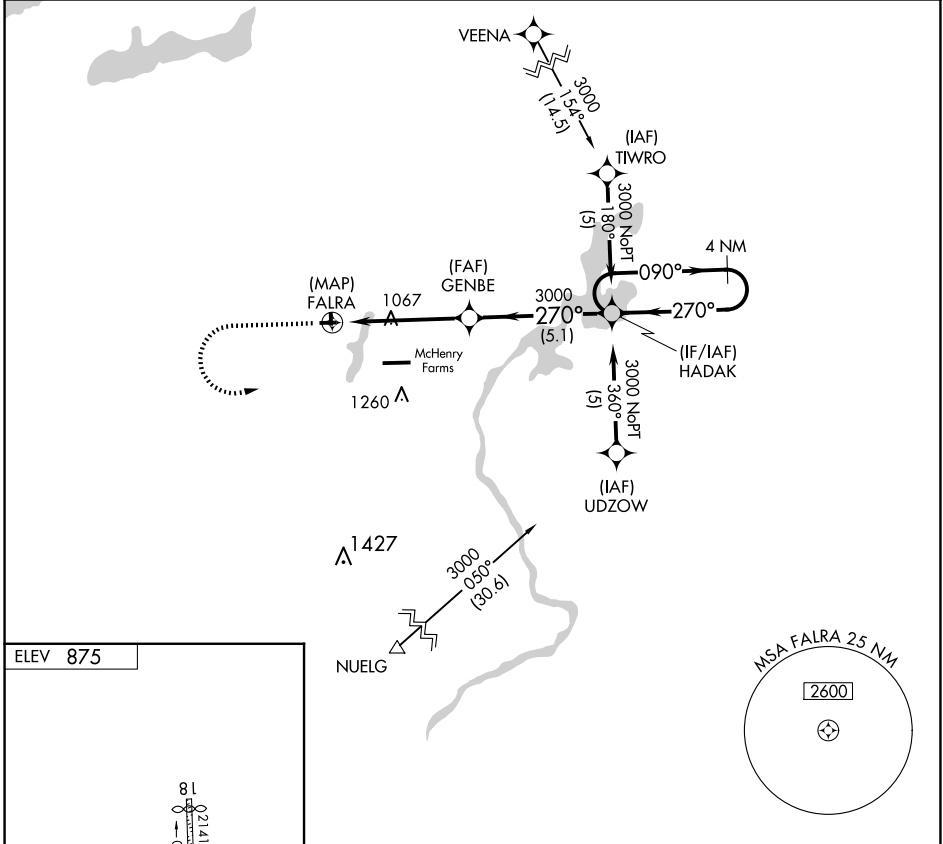

APP CRS 270°	Rwy Idg TDZE Apt Elev	N/A N/A 875
------------------------	-----------------------------	--

RNAV (GPS)-B

GALT FLD (10C)

<p>▼ Use Waukegan Rgnl altimeter setting. GPS or RNP-0.3 Required.</p> <p>▲ NA DME/DME RNP-0.3 NA.</p>	<p>MISSED APPROACH: Climb to 2000, then climbing left turn to 3000 direct HADAK WP and hold.</p>
--	--

<p>CHICAGO APP CON 120.55 306.925</p>	<p>UNICOM 122.8 (CTAF)</p>
--	---------------------------------------

CATEGORY	A	B	C	D
CIRCLING	1480-1	605 (700-1)	1540-1 ³ / ₄ 665 (700-1 ³ / ₄)	NA