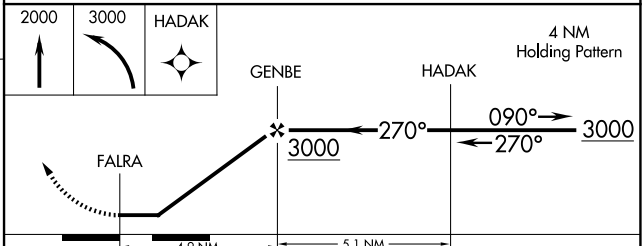

APP CRS 270°	Rwy Idg TDZE Apt Elev	N/A N/A 875

RNAV (GPS)-B

GALT FLD (10C)

▼ Use Waukegan Rgnl altimeter setting. GPS or RNP-0.3 Required. ▲ NA DME/DME RNP-0.3 NA.	MISSED APPROACH: Climb to 2000, then climbing left turn to 3000 direct HADAK WP and hold.

CHICAGO APP CON 120.55 306.925	UNICOM 122.8 (CTAF)

CATEGORY	A	B	C	D
CIRCLING	1480-1	605 (700-1)	1540-1³/₄ 665 (700-1³/₄)	NA