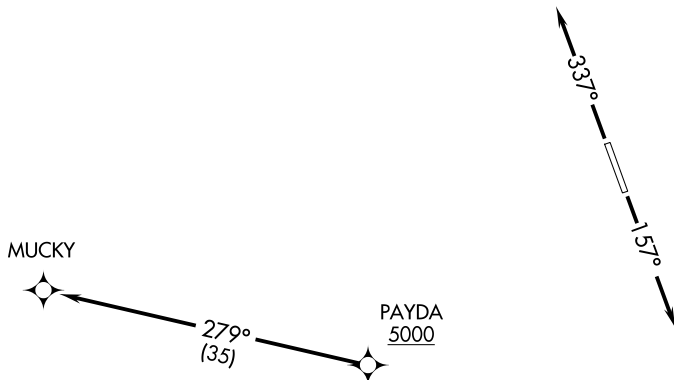

(MUCKY3.MUCKY) 26078

AL-6111 (FAA)

LAGO VISTA TX/RUSTY ALLEN (RYW)

# MUCKY THREE DEPARTURE (RNAV)

LAGO VISTA, TEXAS

AWOS-3PT  
119.375  
UNICOM (CTAF)  
122.725  
AUSTIN DEP CON  
119.0 370.85

**TOP ALTITUDE:  
ASSIGNED BY ATC**

TAKEOFF MINIMUMS:  
Rwys 15, 33: Standard.

## DEPARTURE ROUTE DESCRIPTION

TAKEOFF RUNWAY 15: Climb on heading 157° or as assigned by ATC for vectors to cross PAYDA at or above 5000, thence....

TAKEOFF RUNWAY 33: Climb on heading 337° or as assigned by ATC for vectors to cross PAYDA at or above 5000, thence....

# MUCKY THREE DEPARTURE (RNAV)

(MUCKY3.MUCKY) 22APR21

LAGO VISTA, TEXAS  
LAGO VISTA TX/RUSTY ALLEN (RYW)

SC-3, 14 MAY 2026 to 11 JUN 2026

SC-3, 14 MAY 2026 to 11 JUN 2026