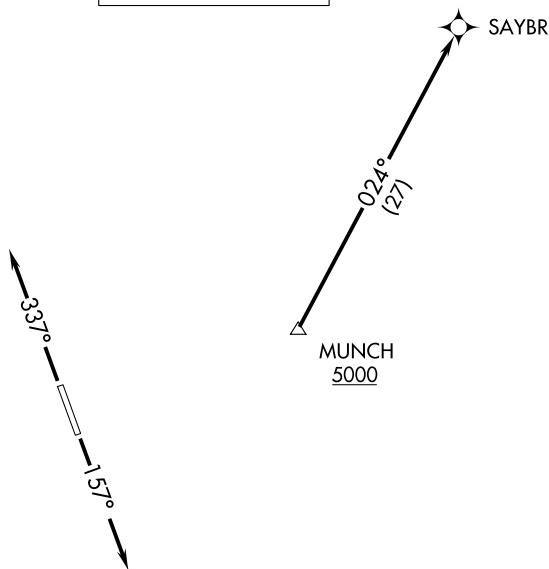

(SAYBR3.SAYBR) 22027

SAYBR THREE DEPARTURE (RNAV)

AL-6111 (FAA)

LAGO VISTA TX/RUSTY ALLEN (RYW)

LAGO VISTA, TEXAS

AWOS-3PT
119.375
UNICOM (CTAF)
122.725
AUSTIN DEP CON
119.0 370.85

**TOP ALTITUDE:
ASSIGNED BY ATC**

MUNCH
5000

- NOTE: RADAR required.
- NOTE: DME/DME/IRU or GPS required.
- NOTE: RNAV 1.
- NOTE: For DFW terminal area arrivals at FL230 or below only.

TAKEOFF MINIMUMS

Rwys 15, 33: Standard.

NOTE: Chart not to scale.

DEPARTURE ROUTE DESCRIPTION

TAKEOFF RUNWAY 15: Climb on heading 157° or as assigned by ATC for vectors to cross MUNCH at or above 5000, thence....

TAKEOFF RUNWAY 33: Climb on heading 337° or as assigned by ATC for vectors to cross MUNCH at or above 5000, thence....

... on track 024° to SAYBR. Maintain altitude assigned by ATC.
Expect filed altitude 10 minutes after departure.

SAYBR THREE DEPARTURE (RNAV)

(SAYBR3.SAYBR) 22APR21

LAGO VISTA, TEXAS

LAGO VISTA TX/RUSTY ALLEN (RYW)