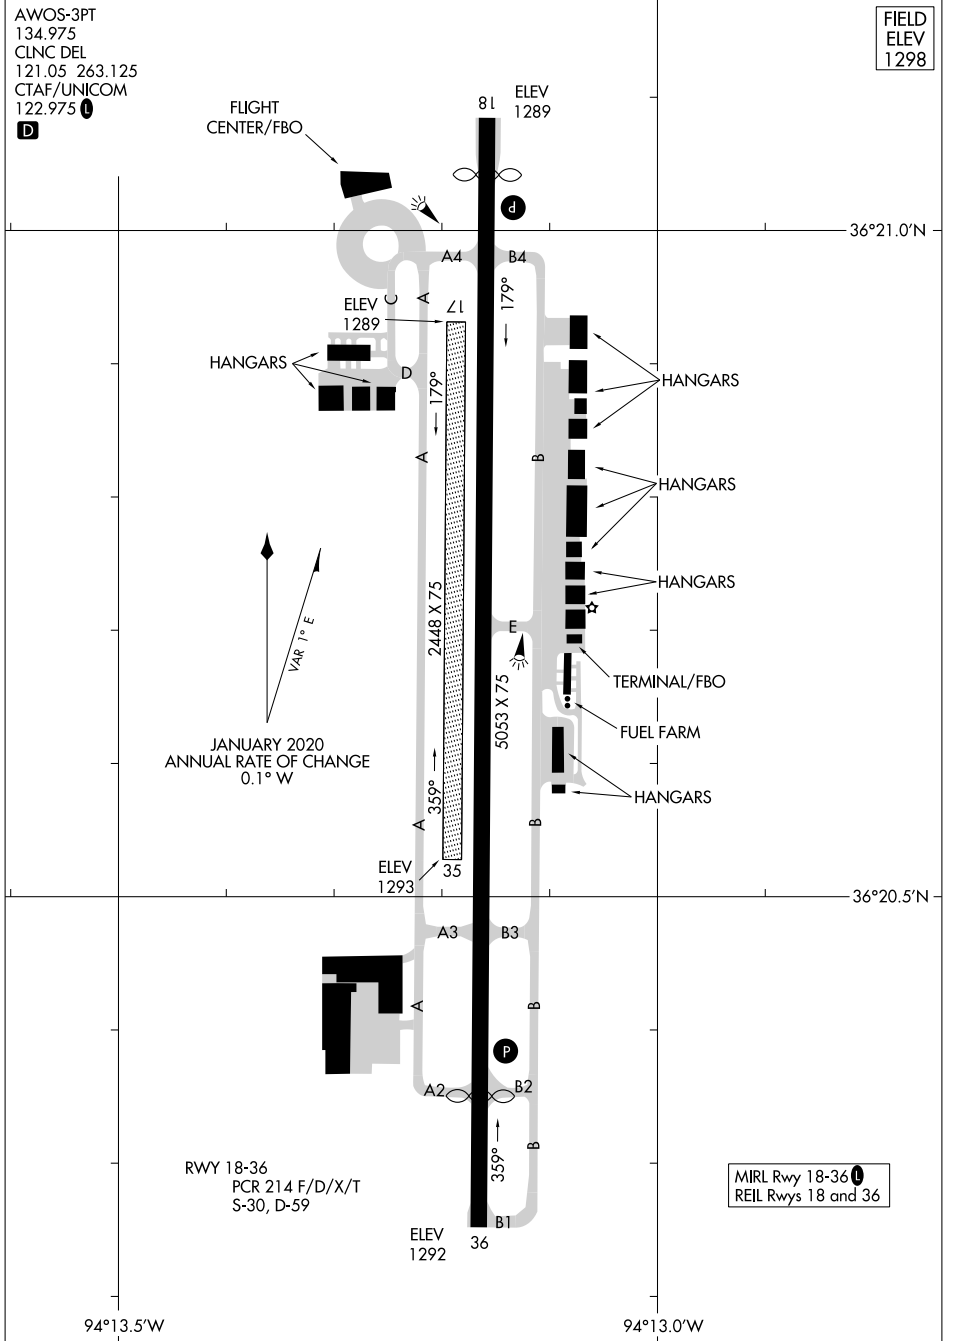

AWOS-3PT
 134.975
 CLNC DEL
 121.05 263.125
 CTAF/UNICOM
 122.975 **(L)**

FIELD
 ELEV
 1298

SC-1, 14 MAY 2026 to 11 JUN 2026

SC-1, 14 MAY 2026 to 11 JUN 2026

MIRL Rwy 18-36 **(L)**
 REIL Rwys 18 and 36