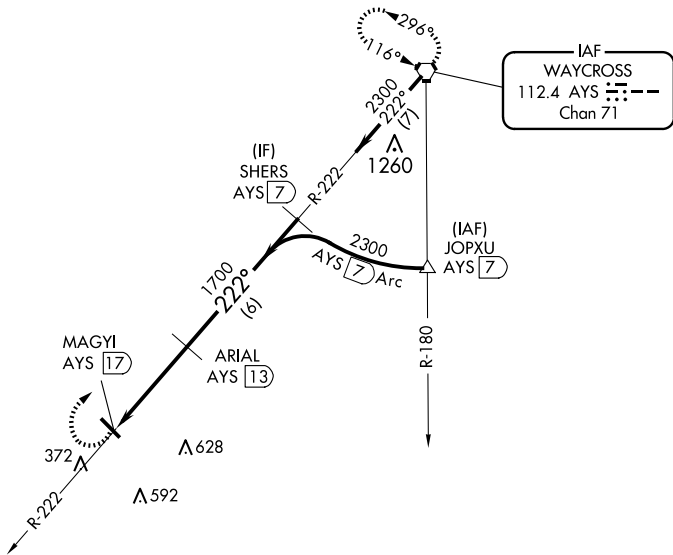

VORTAC AYS 112.4 Chan 71	APP CRS 222°	Rwy Ldg TDZE Apt Elev 187	N/A N/A 187

VOR/DME-A
HOMERVILLE (HOE)

⚠ When local altimeter setting not received, use Waycross altimeter setting and increase all MDA 60 feet, and Circling Cat C/D visibility ¼ mile.

MISSED APPROACH: Climbing right turn to 2300 on heading 071° and AYS VORTAC R-222 to AYS VORTAC and hold.

AWOS-3 118.725	VALDOSTA APP CON★ 126.6 285.6	CTAF 122.9 0

SE-4, 14 MAY 2026 to 11 JUN 2026

SE-4, 14 MAY 2026 to 11 JUN 2026