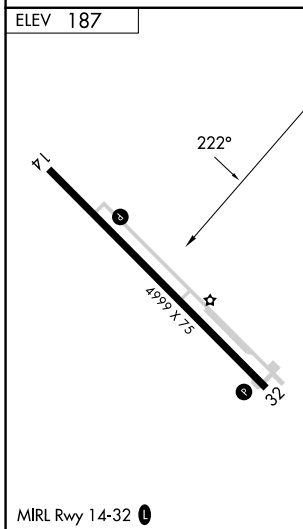

VOR/DME-A
HOMERVILLE (HOE)

⚠ When local altimeter setting not received, use Waycross altimeter setting and increase all MDA 60 feet, and Circling Cat C/D visibility ¼ mile.

MISSED APPROACH: Climbing right turn to 2300 on heading 071° and AYS VORTAC R-222 to AYS VORTAC and hold.

2300	AYS R-222	AYS	SHERS AYS (7)	2300
hdg 071°				Procedure Turn NA
	MAGYI AYS (17)	ARIAL AYS (13)		
	4 NM	6 NM		
CATEGORY	A	B	C	D
C CIRCLING	680-1 493 (500-1)	740-1 553 (600-1)	940-2¼ 753 (800-2¼)	940-2½ 753 (800-2½)