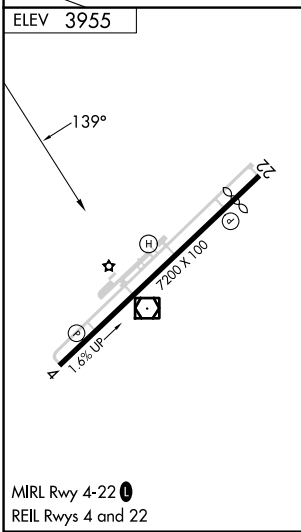

APP CRS 139°	Rwy Ldg TDZE Apt Elev 3955	N/A N/A
------------------------	--	--------------------------

RNAV (GPS)-A

NOGALES INTL (OLS)

RNP APCH - GPS.	MISSED APPROACH: (Do not exceed 200K until INKLE) Climbing right turn to 10000 direct INKLE and on track 359° to ARVEY.
When local altimeter setting not received, procedure NA.	

ASOS 121.125	TUCSON APP CON 118.75 269.55	UNICOM 122.8 (CTAF)
------------------------	--	-------------------------------

CATEGORY	A	B	C	D
CIRCLING	6460-1¼ 2505 (2600-1¼)	6460-1½ 2505 (2600-1½)	6460-3 2505 (2600-3)	6820-3 2865 (2900-3)