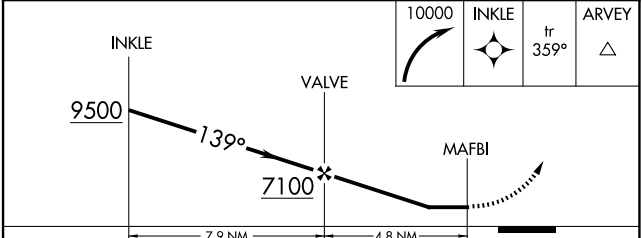

APP CRS 139°	Rwy Ldg TDZE Apt Elev 3955	N/A N/A
------------------------	--	--------------------------

RNAV (GPS)-A

NOGALES INTL (OLS)

RNP APCH - GPS.	MISSED APPROACH: (Do not exceed 200K until INKLE) Climbing right turn to 10000 direct INKLE and on track 359° to ARVEY.
When local altimeter setting not received, procedure NA.	

ASOS 121.125	TUCSON APP CON 118.75 269.55	UNICOM 122.8 (CTAF)
------------------------	--	-------------------------------

CATEGORY	A	B	C	D
CIRCLING	6460-1¼ 2505 (2600-1¼)	6460-1½ 2505 (2600-1½)	6460-3 2505 (2600-3)	6820-3 2865 (2900-3)