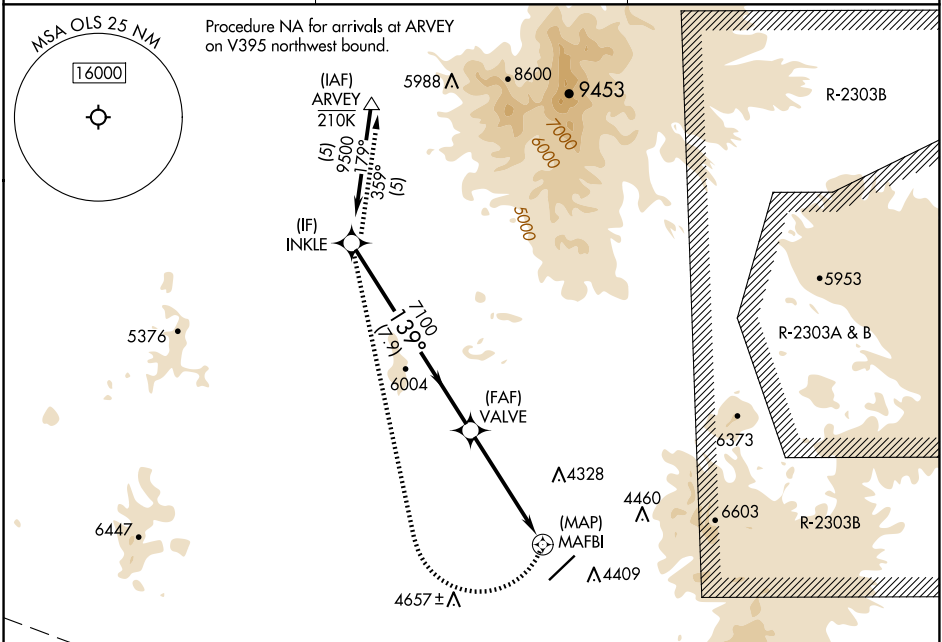

APP CRS 139°	Rwy Ldg TDZE Apt Elev 3955	N/A N/A
------------------------	--	--------------------------

RNAV (GPS)-A

NOGALES INTL (OLS)

RNP APCH - GPS.	MISSED APPROACH: (Do not exceed 200K until INKLE) Climbing right turn to 10000 direct INKLE and on track 359° to ARVEY.
When local altimeter setting not received, procedure NA.	

ASOS 121.125	TUCSON APP CON 118.75 269.55	UNICOM 122.8 (CTAF)
------------------------	--	-------------------------------

CATEGORY	A	B	C	D
CIRCLING	6460-1¼ 2505 (2600-1¼)	6460-1½ 2505 (2600-1½)	6460-3 2505 (2600-3)	6820-3 2865 (2900-3)

SW-4, 14 MAY 2026 to 11 JUN 2026

SW-4, 14 MAY 2026 to 11 JUN 2026