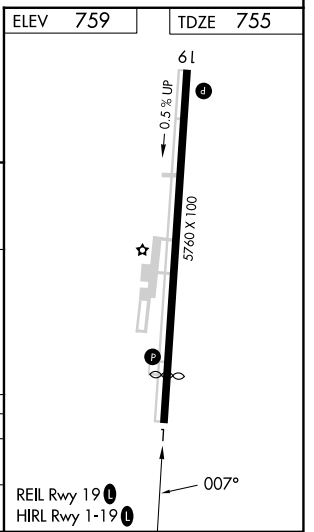

SE-4, 14 MAY 2026 to 11 JUN 2026

SE-4, 14 MAY 2026 to 11 JUN 2026