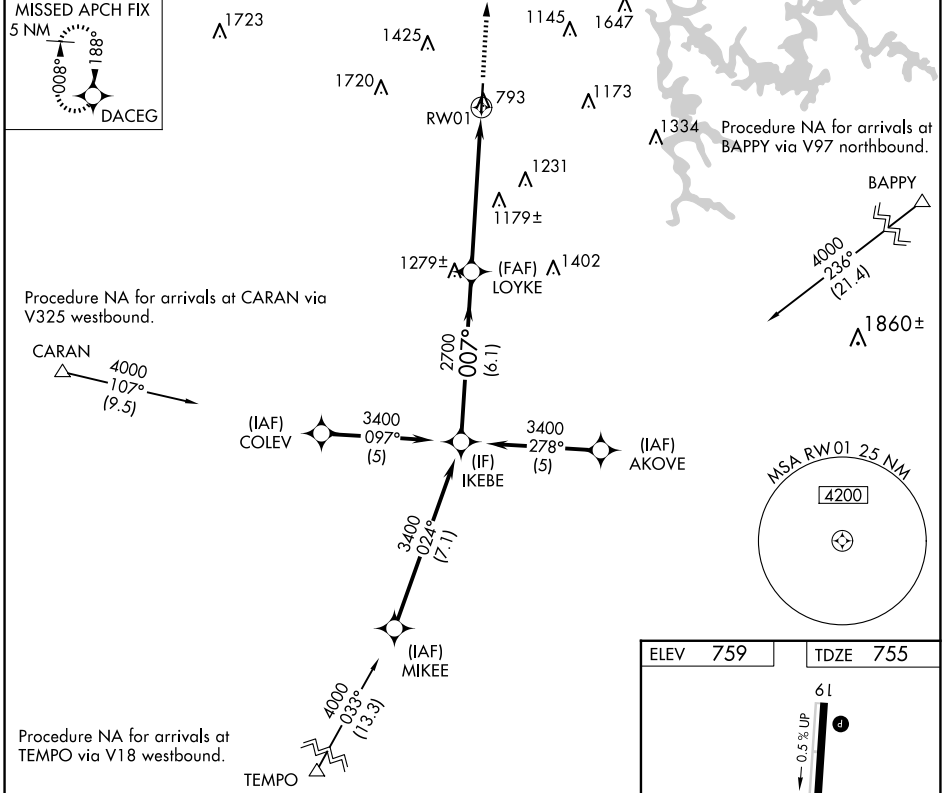

APP CRS	Rwy Idg	5020
007°	TDZE	755
	Apt Elev	759

RNAV (GPS) RWY 1

CARTERSVILLE (VPC)

RNP APCH - GPS.

When local altimeter setting not received, use Rome altimeter setting: increase all MDAs 80 feet and LNAV visibility Cat B/C/D ½ SM.

MISSED APPROACH: Climb to 3000 direct DACEG and hold.

AWOS-3PT 120.525	ATLANTA APP CON 121.0 268.7	UNICOM 122.7 (CTAF) 0
----------------------------	---------------------------------------	---------------------------------

CATEGORY	A	B	C	D
LNAV MDA	1440-1	685 (700-1)	1440-2	685 (700-2)
CIRCLING	1440-1 681 (700-1)	1600-1¼ 841 (900-1¼)	1740-3 981 (1000-3)	2020-3 1261 (1300-3)

SE-4, 14 MAY 2026 to 11 JUN 2026

SE-4, 14 MAY 2026 to 11 JUN 2026