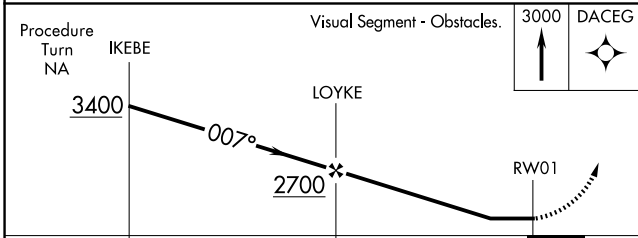

APP CRS	Rwy Idg	5020
007°	TDZE	755
	Apt Elev	759

RNAV (GPS) RWY 1

CARTERSVILLE (VPC)

RNP APCH - GPS.

When local altimeter setting not received, use Rome altimeter setting: increase all MDAs 80 feet and LNAV visibility Cat B/C/D ½ SM.

MISSED APPROACH: Climb to 3000 direct DACEG and hold.

AWOS-3PT 120.525	ATLANTA APP CON 121.0 268.7	UNICOM 122.7 (CTAF) 0
----------------------------	---------------------------------------	---------------------------------