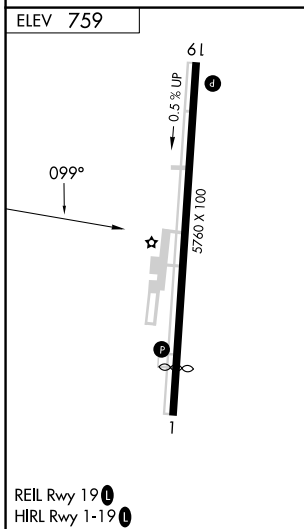

CATEGORY	A	B	C	D
CIRCLING	1560-1 801 (900-1)	1600-1¼ 841 (900-1¼)	1740-3 981 (1000-3)	2020-3 1261 (1300-3)

SE-4, 14 MAY 2026 to 11 JUN 2026

SE-4, 14 MAY 2026 to 11 JUN 2026