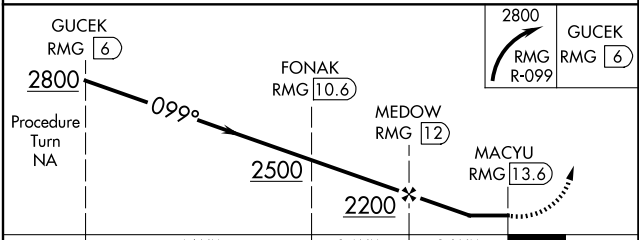

CATEGORY	A	B	C	D
CIRCLING	1560-1 801 (900-1)	1600-1¼ 841 (900-1¼)	1740-3 981 (1000-3)	2020-3 1261 (1300-3)

SE-4, 14 MAY 2026 to 11 JUN 2026

SE-4, 14 MAY 2026 to 11 JUN 2026