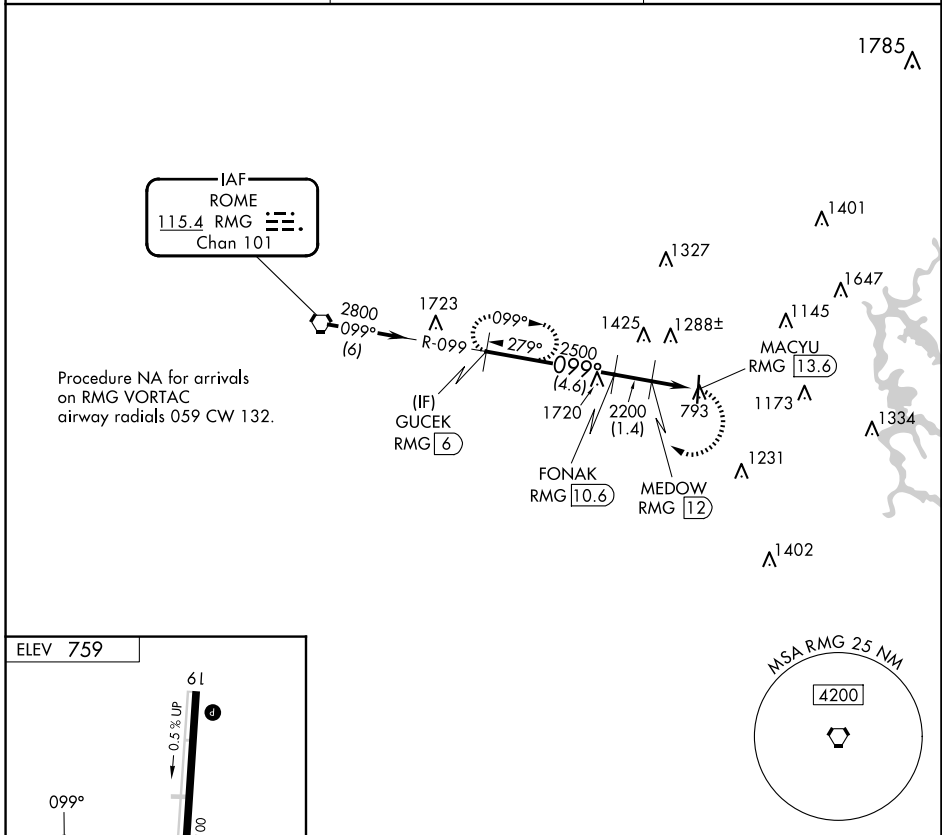

VORTAC RMG 115.4 Chan 101	APP CRS 099°	Rwy Idg TDZE Apt Elev	N/A N/A 759
---	------------------------	-----------------------------	--

VOR-A
CARTERSVILLE (VPC)

⚠ When local altimeter setting not received, use Rome altimeter setting and increase all MDA 80 feet; increase Cat A visibility ¼ SM. DME required.

MISSED APPROACH: Climbing right turn to 2800 on RMG R-099 to GUCEK/6 DME and hold.

AWOS-3PT 120.525	ATLANTA APP CON 121.0 268.7	UNICOM 122.7 (CTAF) 0
----------------------------	---------------------------------------	---------------------------------

Procedure NA for arrivals on RMG VORTAC airway radials 059 CW 132.

CATEGORY	A	B	C	D
CIRCLING	1560-1 801 (900-1)	1600-1¼ 841 (900-1¼)	1740-3 981 (1000-3)	2020-3 1261 (1300-3)

SE-4, 14 MAY 2026 to 11 JUN 2026

SE-4, 14 MAY 2026 to 11 JUN 2026