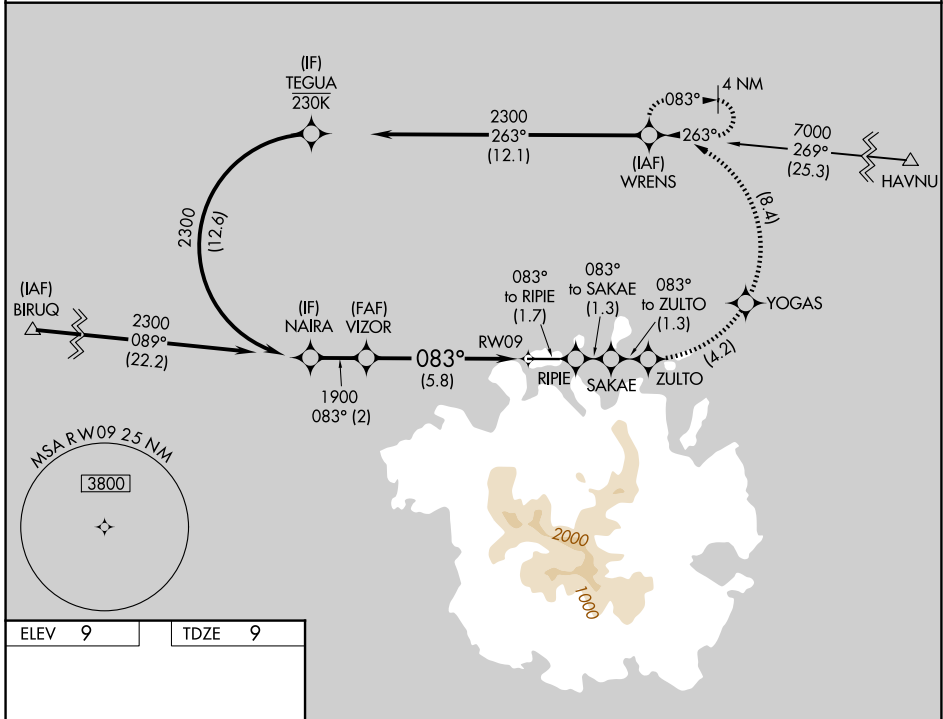

APP CRS	Rwy Ldg	<b>6600</b>
<b>083°</b>	TDZE	<b>9</b>
	Apt Elev	<b>9</b>

# RNAV (RNP) Z RWY 9

POHNPEI INTL (PNI)(PTPN)

**▼** Obtain local altimeter setting on CTAF; when not received, procedure NA. For uncompensated Baro-VNAV systems, procedure NA below 20°C (68°F) or above 54°C (130°F). Missed approach requires RNP less than 1.0. RF required. GPS required. No controlled airspace below 5500 feet.

**MISSED APPROACH:** (Do not exceed 230K until WRENS) Climb to 2300 on the RNAV missed approach route to WRENS and hold.

POHNPEI RADIO  
**123.6 (CTAF) 0**

PAC, 14 MAY 2026 to 09 JUL 2026

PAC, 14 MAY 2026 to 09 JUL 2026