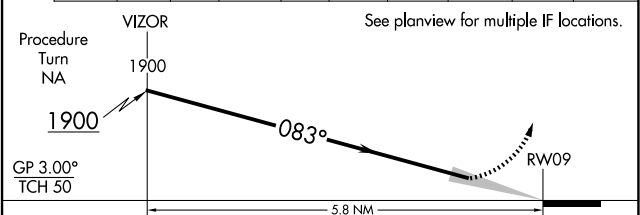

CATEGORY	A	B	C	D
RNP 0.15 DA	259-1 250 (300-1)			

AUTHORIZATION REQUIRED