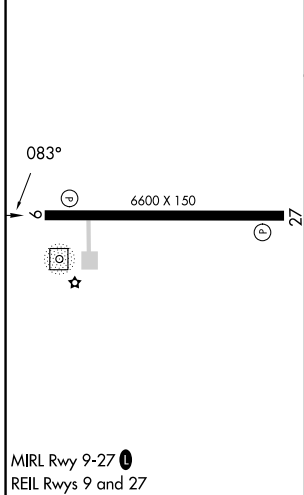

PAC, 14 MAY 2026 to 09 JUL 2026

PAC, 14 MAY 2026 to 09 JUL 2026

ELEV 9	TDZE 9

2300	RIPIE	SAKAE	ZULTO	YOGAS	WRENS
↑	tr 083°	tr 083°	tr 083°	↙	↙