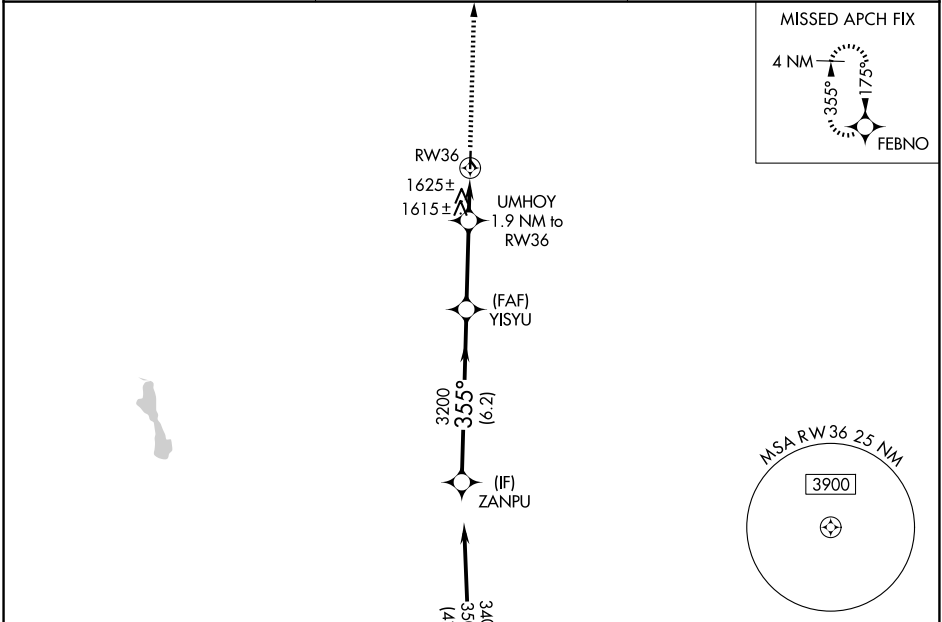

WAAS CH 69425 W36A	APP CRS 355°	Rwy Ldg TDZE Apt Elev	3500 1538 1538
--	------------------------	-----------------------------	---

RNAV (GPS) RWY 36

BELLEVILLE MUNI (R.P.B)

RNP APCH.
 NA Circling NA to Rwy's 14 and 32. Use Concordia altimeter setting.

MISSED APPROACH: Climb to 3400 direct FEBNO and hold.

CNK ASOS 123.825	MINNEAPOLIS CENTER 126.4 317.7	UNICOM 122.8 (CTAF)
----------------------------	--	-------------------------------

Procedure NA for arrival on SLN VORTAC airway radials 273 CW 075.

ELEV 1538	TDZE 1538
-----------	-----------

CATEGORY	A	B	C	D
LP MDA	1920-1	382 (400-1)	1920-1 1/8 382 (400-1 1/8)	NA
LNAV MDA	1920-1	382 (400-1)	1920-1 1/8 382 (400-1 1/8)	NA
CIRCLING	2080-1 542 (600-1)	2220-1 682 (700-1)	2280-2 1/4 742 (800-2 1/4)	NA

NC-2, 14 MAY 2026 to 11 JUN 2026

NC-2, 14 MAY 2026 to 11 JUN 2026