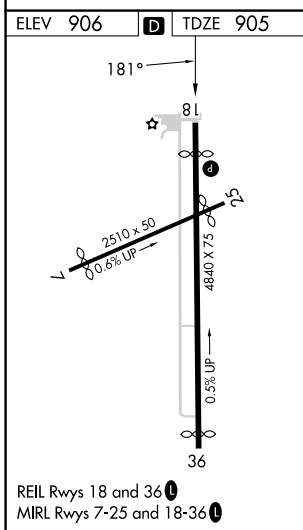

WAAS CH 78427 W18A	APP CRS 181°	Rwy Ldg TDZE Apt Elev	4100 905 906
--	------------------------	-----------------------------	---

RNAV (GPS) RWY 18

REEDSBURG MUNI (C35)

<p>NA Use Barooo altimeter setting; when not received, use Lone Rock altimeter setting and increase all MDA 60 feet. DME/DME RNP-0.3 NA. Procedure NA at night. Visibility reduction by helicopters NA.</p>	<p>MISSED APPROACH: Climbing left turn to 3500 direct DLL VORTAC and hold.</p>		
	AWOS-3PT 118.95	DLL AWOS-3 118.325	MADISON APP CON ★ 135.45 343.7