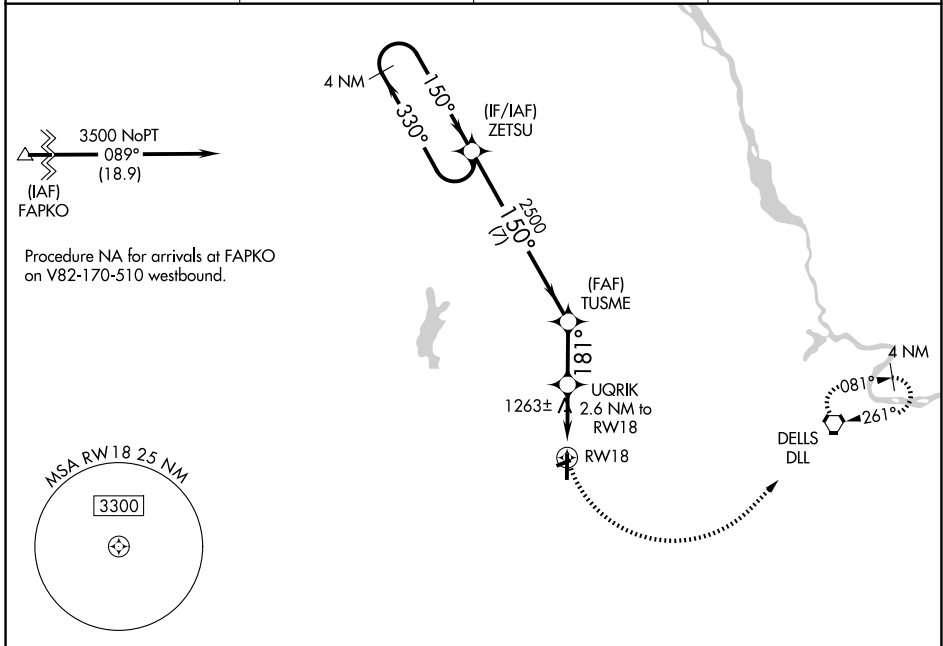

WAAS CH 78427 W18A	APP CRS 181°	Rwy Ldg TDZE Apt Elev	4100 905 906
--	------------------------	-----------------------------	---

RNAV (GPS) RWY 18

REEDSBURG MUNI (C35)

<p>NA Use Barooo altimeter setting; when not received, use Lone Rock altimeter setting and increase all MDA 60 feet. DME/DME RNP-0.3 NA. Procedure NA at night. Visibility reduction by helicopters NA.</p>	<p>MISSED APPROACH: Climbing left turn to 3500 direct DLL VORTAC and hold.</p>		
	AWOS-3PT 118.95	DLL AWOS-3 118.325	MADISON APP CON ★ 135.45 343.7

CATEGORY	A	B	C	D
LP MDA	1560-1	655 (700-1)		NA
LNAV MDA	1580-1	675 (700-1)		NA
CIRCLING	1600-1	694 (700-1)		NA

EC-3, 14 MAY 2026 to 11 JUN 2026

EC-3, 14 MAY 2026 to 11 JUN 2026