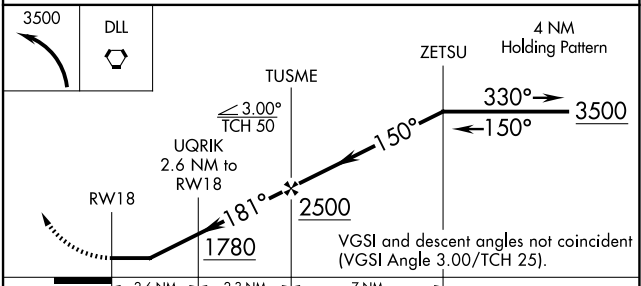

WAAS CH 78427 W18A	APP CRS 181°	Rwy Ldg TDZE Apt Elev	4100 905 906
--	------------------------	-----------------------------	---

RNAV (GPS) RWY 18

REEDSBURG MUNI (C35)

<p>NA Use Barooo altimeter setting; when not received, use Lone Rock altimeter setting and increase all MDA 60 feet. DME/DME RNP-0.3 NA. Procedure NA at night. Visibility reduction by helicopters NA.</p>	<p>MISSED APPROACH: Climbing left turn to 3500 direct DLL VORTAC and hold.</p>		
	AWOS-3PT 118.95	DLL AWOS-3 118.325	MADISON APP CON ★ 135.45 343.7