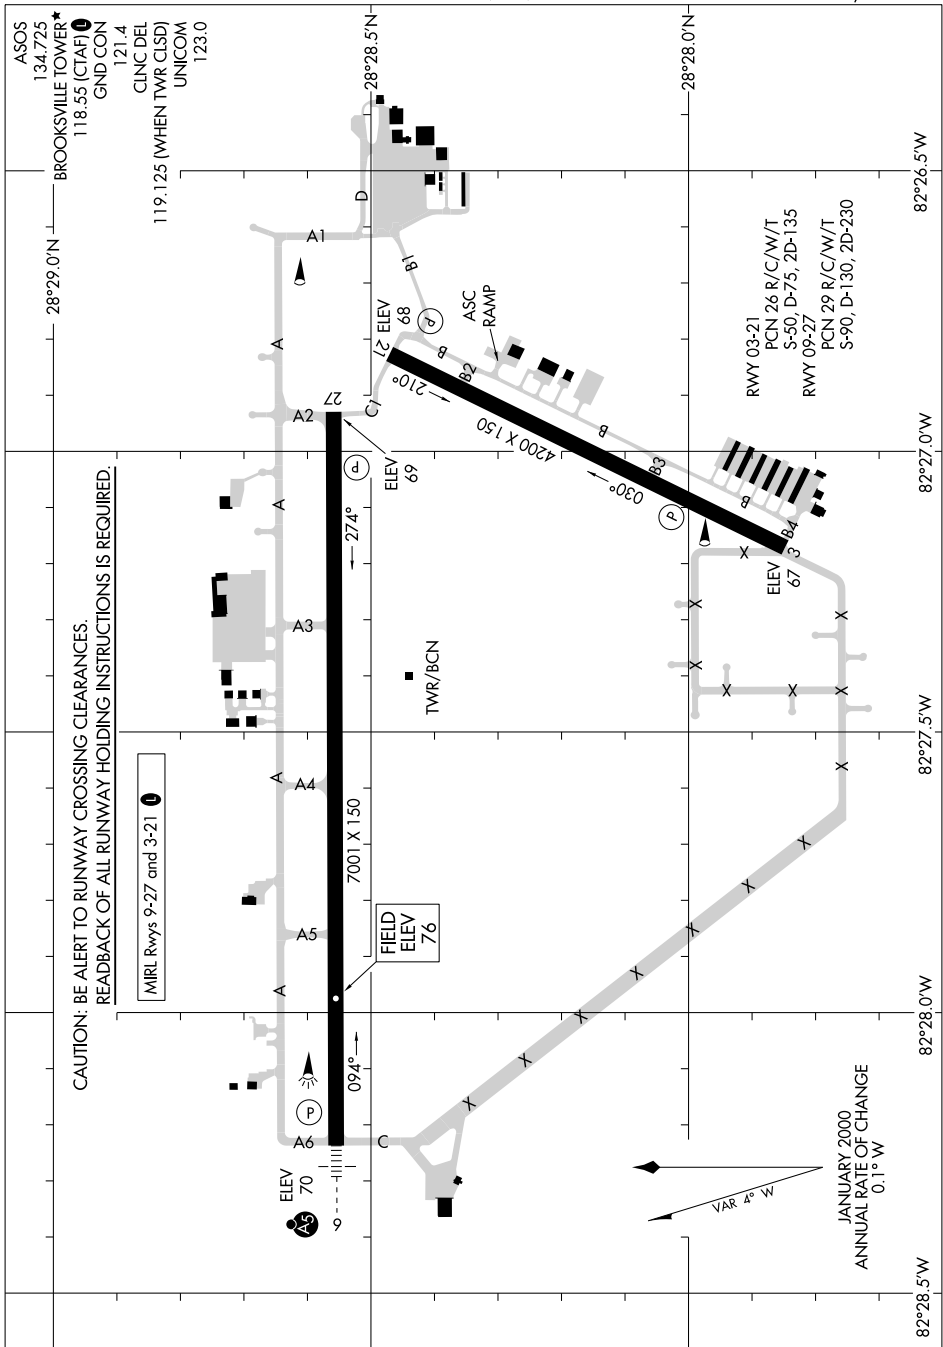

AIRPORT DIAGRAM

AL-6210 (FAA)

BROOKSVILLE-TAMPA BAY RGNL (BKV)
BROOKSVILLE, FLORIDA

SE-3, 14 MAY 2026 to 11 JUN 2026

SE-3, 14 MAY 2026 to 11 JUN 2026

AIRPORT DIAGRAM

BROOKSVILLE, FLORIDA
BROOKSVILLE-TAMPA BAY RGNL (BKV)