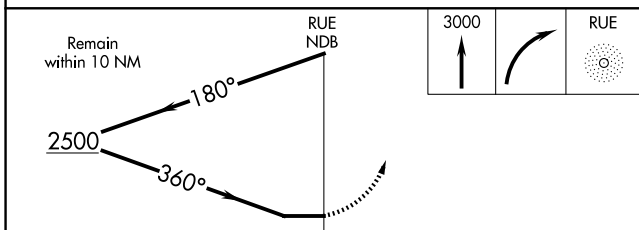

NDB RUE 379	APP CRS 360°	Rwy Idg TDZE Apt Elev	N/A N/A 409

NDB-A

RUSSELLVILLE RGNL (RUE)

▲ NA

MISSED APPROACH: Climb to 3000 then right turn direct RUE NDB and hold.

ASOS 132.475	MEMPHIS CENTER 128.475 377.15	UNICOM 122.7 (CTAF) U

CATEGORY	A	B	C	D
CIRCLING	1 240-1¼	831 (900-1¼)	1 340-2¾ 931 (1000-2¾)	1400-3 991 (1000-3)

SC-1, 14 MAY 2026 to 11 JUN 2026

SC-1, 14 MAY 2026 to 11 JUN 2026