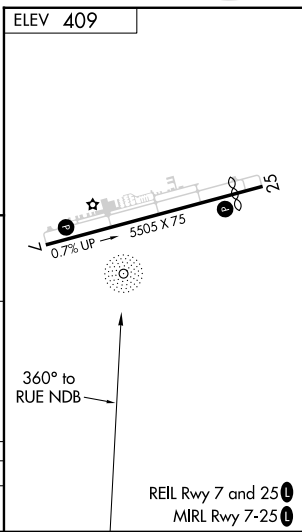

NDB RUE 379	APP CRS 360°	Rwy Idg TDZE Apt Elev	N/A N/A 409

NDB-A

RUSSELLVILLE RGNL (RUE)

▲ NA

MISSED APPROACH: Climb to 3000 then right turn direct RUE NDB and hold.

ASOS 132.475	MEMPHIS CENTER 128.475 377.15	UNICOM 122.7 (CTAF) U

CATEGORY	A	B	C	D
CIRCLING	1 240-1¼	831 (900-1¼)	1 340-2¾ 931 (1000-2¾)	1400-3 991 (1000-3)

SC-1, 14 MAY 2026 to 11 JUN 2026

SC-1, 14 MAY 2026 to 11 JUN 2026