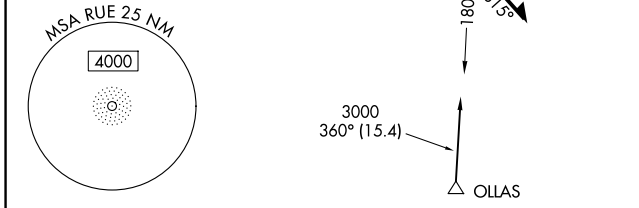

NDB RUE 379	APP CRS 360°	Rwy Idg TDZE Apt Elev	N/A N/A 409
-----------------------	------------------------	-----------------------------	--

NDB-A

RUSSELLVILLE RGNL (RUE)

▲ NA

MISSED APPROACH: Climb to 3000 then right turn direct RUE NDB and hold.

ASOS 132.475	MEMPHIS CENTER 128.475 377.15	UNICOM 122.7 (CTAF) U
------------------------	---	--

CATEGORY	A	B	C	D
CIRCLING	1 240-1¼	831 (900-1¼)	1 340-2¾ 931 (1000-2¾)	1400-3 991 (1000-3)

SC-1, 14 MAY 2026 to 11 JUN 2026