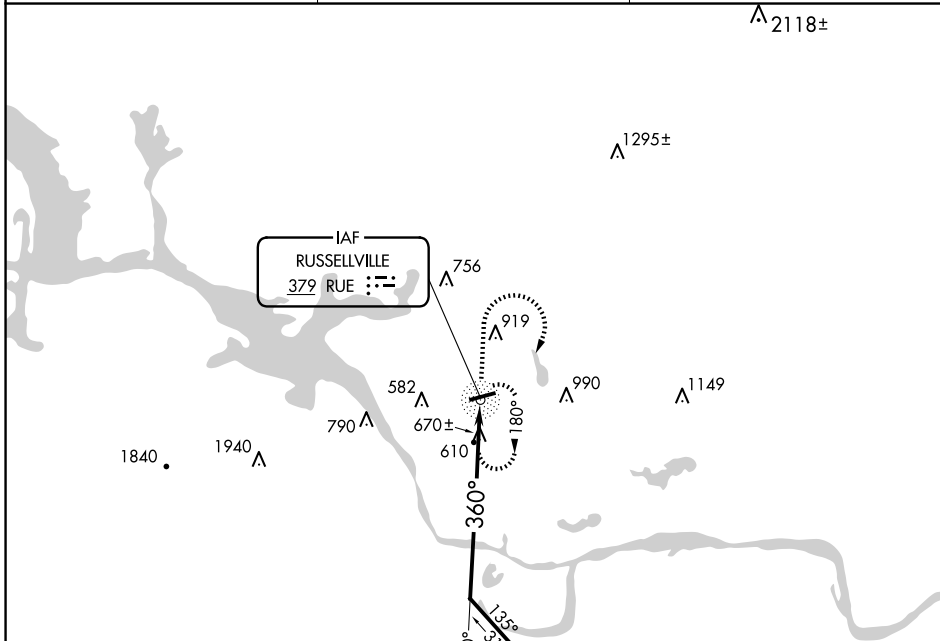

NDB RUE 379	APP CRS 360°	Rwy Idg TDZE Apt Elev	N/A N/A 409
-----------------------	------------------------	-----------------------------	--

NDB-A

RUSSELLVILLE RGNL (RUE)

▲ NA

MISSED APPROACH: Climb to 3000 then right turn direct RUE NDB and hold.

ASOS 132.475	MEMPHIS CENTER 128.475 377.15	UNICOM 122.7 (CTAF) U
------------------------	---	--

CATEGORY	A	B	C	D
CIRCLING	1 240-1¼	831 (900-1¼)	1 340-2¾ 931 (1000-2¾)	1400-3 991 (1000-3)

SC-1, 14 MAY 2026 to 11 JUN 2026

SC-1, 14 MAY 2026 to 11 JUN 2026