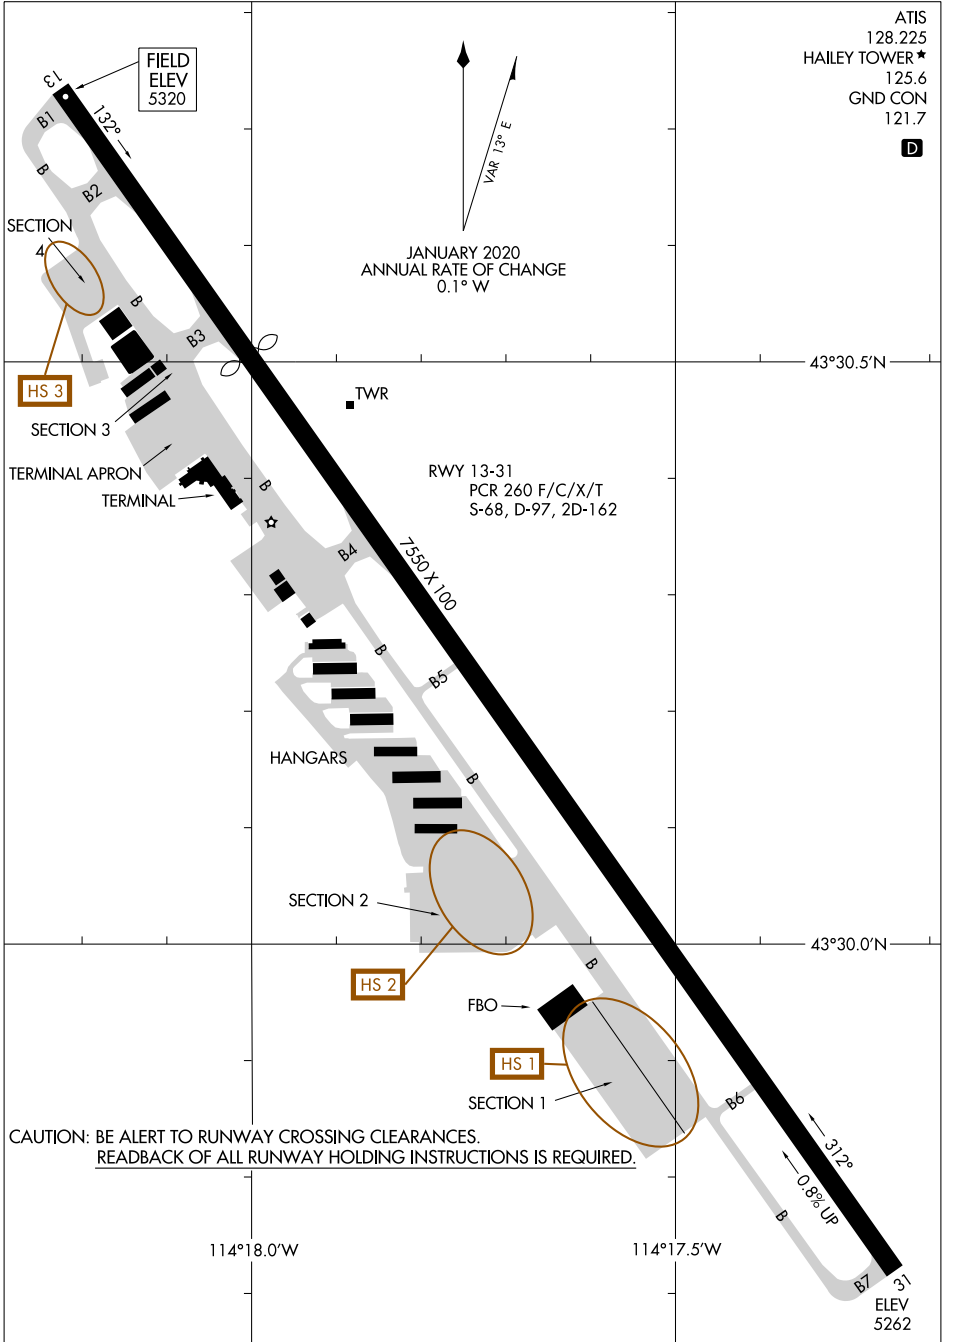

# AIRPORT DIAGRAM

AL-6239 (FAA)

FRIEDMAN MEML (SUN)

HAILEY, IDAHO

NW-1, 14 MAY 2026 to 11 JUN 2026

NW-1, 14 MAY 2026 to 11 JUN 2026

# AIRPORT DIAGRAM

HAILEY, IDAHO  
FRIEDMAN MEML (SUN)