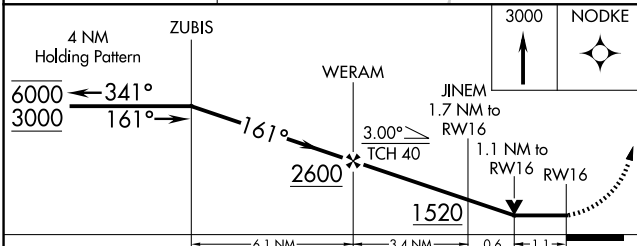

APP CRS 161°	Rwy Ldg TDZE Apt Elev	4001 945 945

RNAV (GPS) RWY 16

CAMBRIDGE MUNI (CBG)

RNP APCH.	MISSED APPROACH: Climb to 3000 direct NODKE and hold.
	Rwy 16 helicopter visibility reduction below 3/4 SM NA.

AWOS-3PT 121.125	MINNEAPOLIS CENTER 121.05 235.775	UNICOM 122.8 (CTAF)

CATEGORY	A	B	C	D
LNAV MDA	1320-1	375 (400-1)		NA

NC-1, 14 MAY 2026 to 11 JUN 2026

NC-1, 14 MAY 2026 to 11 JUN 2026