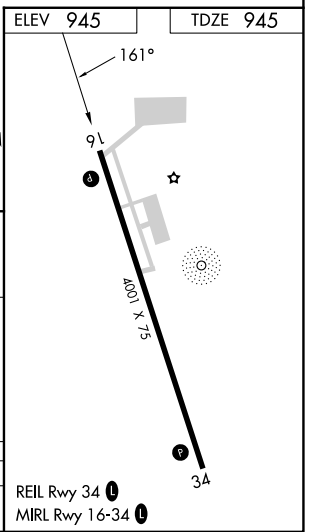

APP CRS 161°	Rwy Ldg TDZE Apt Elev	4001 945 945

RNAV (GPS) RWY 16

CAMBRIDGE MUNI (CBG)

RNP APCH.	MISSED APPROACH: Climb to 3000 direct NODKE and hold.
	Rwy 16 helicopter visibility reduction below 3/4 SM NA.

AWOS-3PT 121.125	MINNEAPOLIS CENTER 121.05 235.775	UNICOM 122.8 (CTAF)

CATEGORY	A	B	C	D
LNAV MDA	1320-1	375 (400-1)		NA

NC-1, 14 MAY 2026 to 11 JUN 2026

NC-1, 14 MAY 2026 to 11 JUN 2026