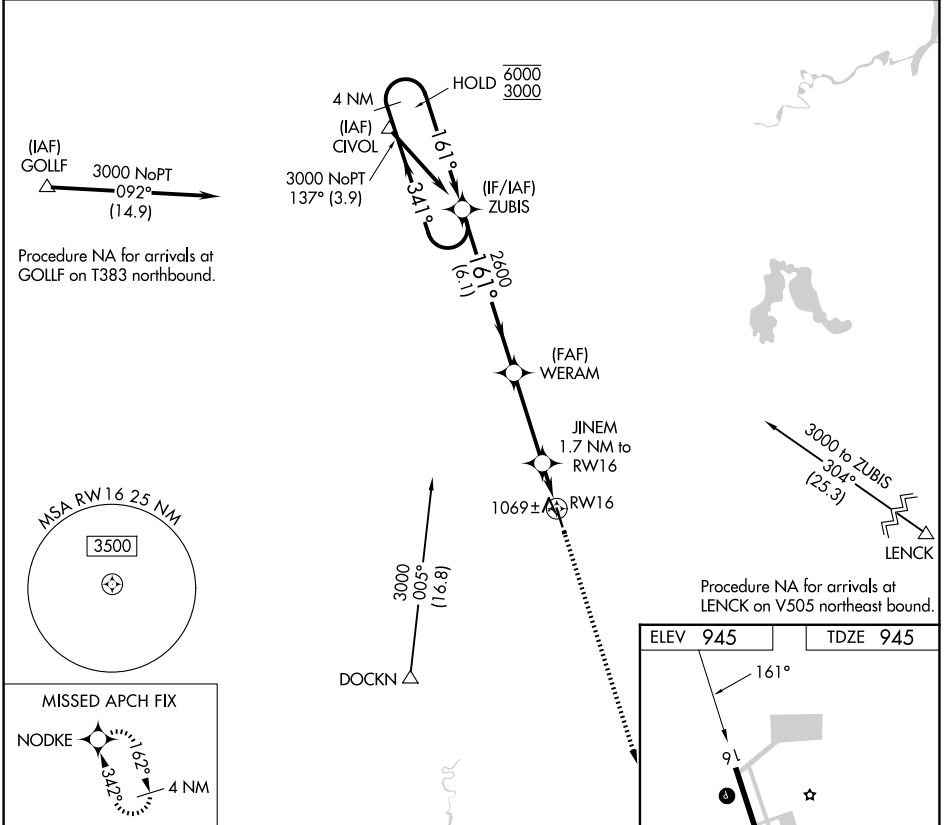

APP CRS 161°	Rwy Ldg TDZE Apt Elev	4001 945 945
------------------------	-----------------------------	---

RNAV (GPS) RWY 16

CAMBRIDGE MUNI (CBG)

RNP APCH.	MISSED APPROACH: Climb to 3000 direct NODKE and hold.
	Rwy 16 helicopter visibility reduction below 3/4 SM NA.

AWOS-3PT 121.125	MINNEAPOLIS CENTER 121.05 235.775	UNICOM 122.8 (CTAF)
----------------------------	---	-------------------------------

CATEGORY	A	B	C	D
LNAV MDA	1320-1	375 (400-1)		NA

NC-1, 14 MAY 2026 to 11 JUN 2026

NC-1, 14 MAY 2026 to 11 JUN 2026