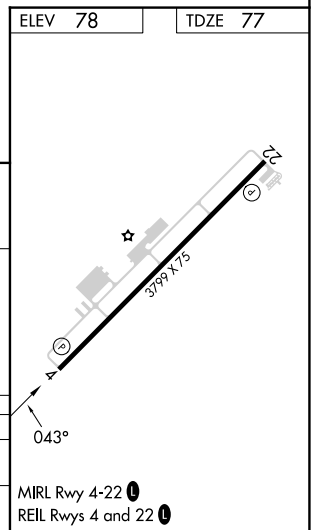

CATEGORY	A	B	C	D
LNVA MDA	680-1	603 (700-1)		NA
CIRCLING	760-1 682 (700-1)	820-1 742 (800-1)		NA

SC-4, 14 MAY 2026 to 11 JUN 2026

SC-4, 14 MAY 2026 to 11 JUN 2026