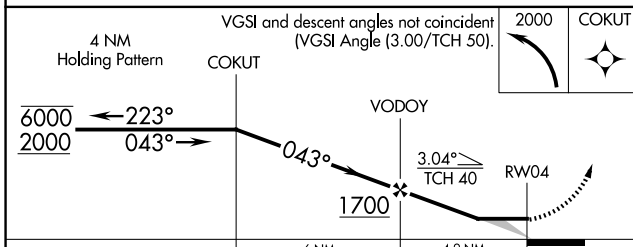

CATEGORY	A	B	C	D
LNVA MDA	680-1	603 (700-1)		NA
CIRCLING	760-1 682 (700-1)	820-1 742 (800-1)		NA

SC-4, 14 MAY 2026 to 11 JUN 2026

SC-4, 14 MAY 2026 to 11 JUN 2026