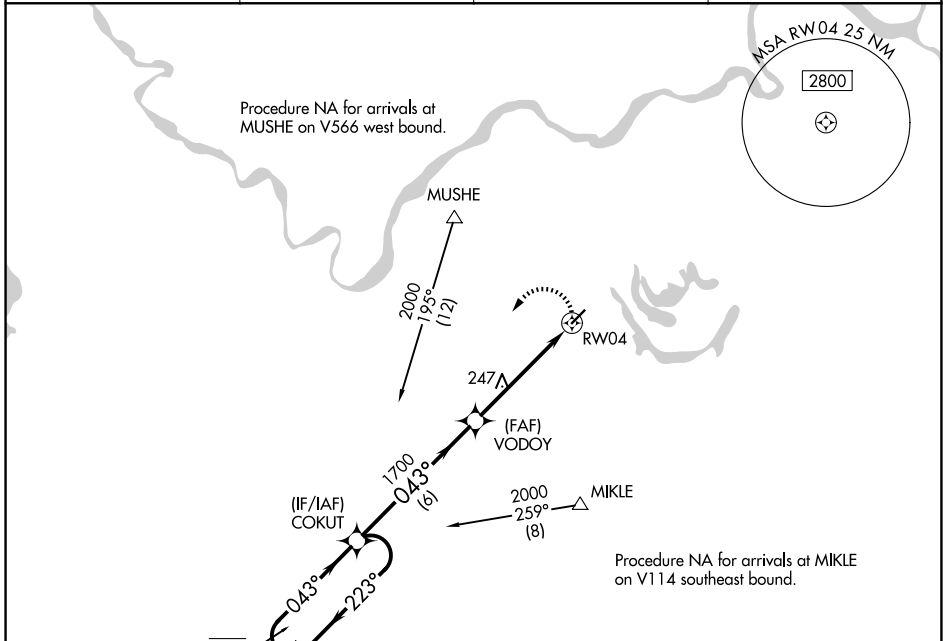

APP CRS 043°	Rwy Ldg 3799 TDZE 77 Apt Elev 78
------------------------	---

RNAV (GPS) RWY 4

MARKSVILLE MUNI (MKV)

RNP APCH - GPS.

NA Circling Rwy 22 NA at night. Use Esler Rgnl altimeter setting. When not received, use Alexandria Intl. Rwy 4 helicopter visibility reduction below 3/4 SM NA.

MISSED APPROACH: Climbing left turn to 2000 direct COKUT and hold.

AWOS-3PT 124.175	ESF ASOS 119.425	MAKS APP CON 125.4 302.2	CTAF 122.9
----------------------------	----------------------------	------------------------------------	----------------------

ELEV 78	TDZE 77
----------------	----------------

CATEGORY	A	B	C	D
LNVA MDA	680-1	603 (700-1)		NA
CIRCLING	760-1 682 (700-1)	820-1 742 (800-1)		NA

SC-4, 14 MAY 2026 to 11 JUN 2026

SC-4, 14 MAY 2026 to 11 JUN 2026