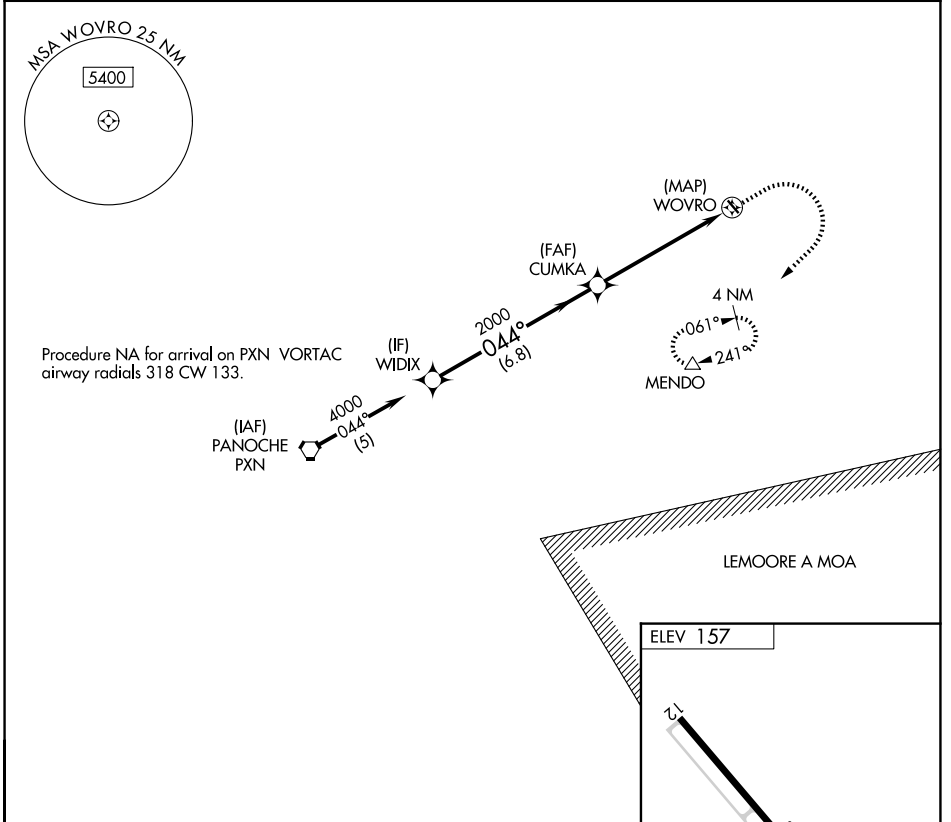

APP CRS	Rwy Ldg	N/A
044°	TDZE	N/A
	Apt Elev	157

RNAV (GPS)-B

FIREBAUGH (F34)

RNP APCH.	MISSED APPROACH: Climb to 2000 then climbing right turn to 3000 direct MENDO and hold.
Procedure NA at night. Use Madera altimeter setting, when not received, use Merced Yosemite Rgnl altimeter setting.	

MAE ASOS 134.725	NORCAL APP CON 120.95 269.45	CTAF 122.9

CATEGORY	A	B	C	D
CIRCLING	740-1	583 (600-1)	NA	

SW-2, 14 MAY 2026 to 11 JUN 2026

SW-2, 14 MAY 2026 to 11 JUN 2026