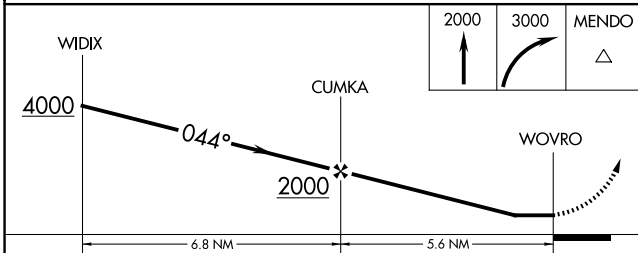

APP CRS	Rwy Ldg	N/A
044°	TDZE	N/A
	Apt Elev	157

RNAV (GPS)-B

FIREBAUGH (F34)

RNP APCH.	MISSED APPROACH: Climb to 2000 then climbing right turn to 3000 direct MENDO and hold.
Procedure NA at night. Use Madera altimeter setting, when not received, use Merced Yosemite Rgnl altimeter setting.	

MAE ASOS 134.725	NORCAL APP CON 120.95 269.45	CTAF 122.9

CATEGORY	A	B	C	D
CIRCLING	740-1	583 (600-1)	NA	

SW-2, 14 MAY 2026 to 11 JUN 2026

SW-2, 14 MAY 2026 to 11 JUN 2026