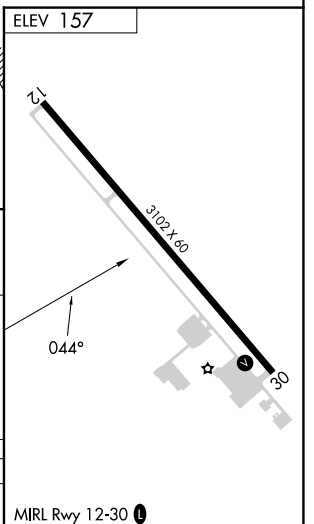

APP CRS	Rwy Ldg	N/A
044°	TDZE	N/A
	Apt Elev	157

RNAV (GPS)-B

FIREBAUGH (F34)

RNP APCH.	MISSED APPROACH: Climb to 2000 then climbing right turn to 3000 direct MENDO and hold.
Procedure NA at night. Use Madera altimeter setting, when not received, use Merced Yosemite Rgnl altimeter setting.	

MAE ASOS 134.725	NORCAL APP CON 120.95 269.45	CTAF 122.9

CATEGORY	A	B	C	D
CIRCLING	740-1	583 (600-1)	NA	

SW-2, 14 MAY 2026 to 11 JUN 2026

SW-2, 14 MAY 2026 to 11 JUN 2026