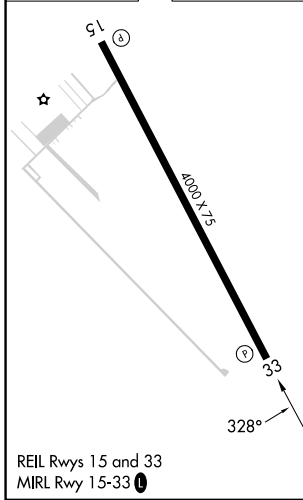

CATEGORY	A	B	C	D
LPV DA	642-1	275 (300-1)		NA
LNAV/VNAV DA	642-1	275 (300-1)		NA
LNAV MDA	880-1	513 (600-1)		NA

SC-5, 14 MAY 2026 to 11 JUN 2026

SC-5, 14 MAY 2026 to 11 JUN 2026