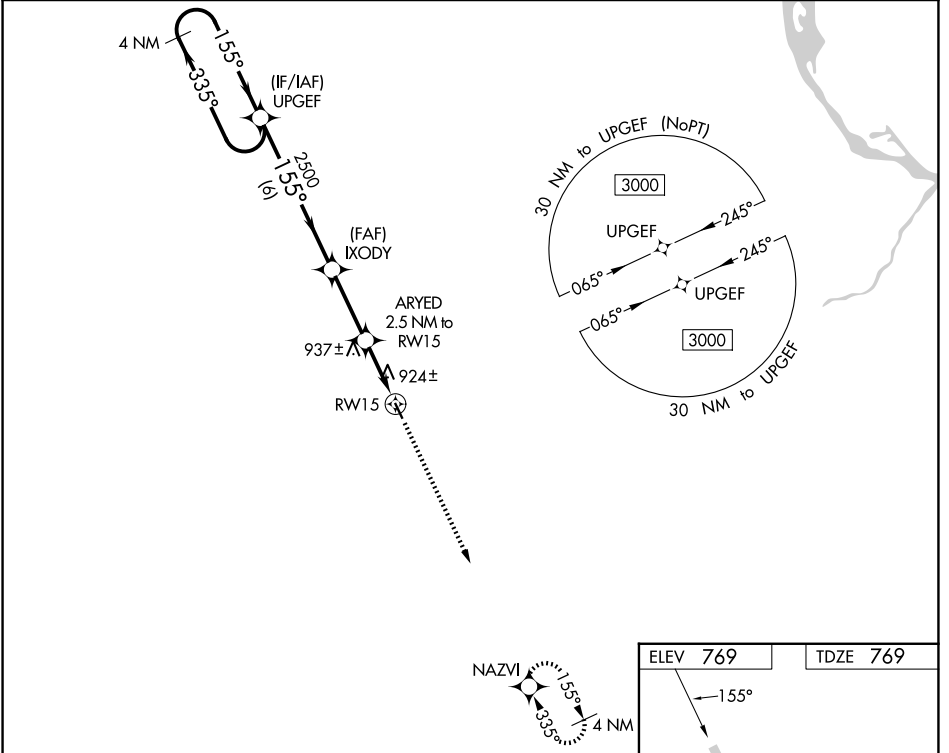

WAAS CH 69633 W15A	APP CRS 155°	Rwy Ldg TDZE Apt Elev	3304 769 769
--	------------------------	-----------------------------	---

RNAV (GPS) RWY 15

MAQUOKETA MUNI (OQW)

⚠ DME/DME RNP-0.3 NA. Helicopter visibility reduction below 1 SM NA.
⚠ NA Night landing: Rwy 15 NA. Obtain local altimeter on CTAF; when not received, use Dubuque altimeter setting and increase all MDA 100 feet.

MISSED APPROACH: Climb to 3000 direct NAZVI and hold.

CHICAGO CENTER
133.95 281.4

UNICOM
122.725 (CTAF) 0

NC-3, 14 MAY 2026 to 11 JUN 2026

NC-3, 14 MAY 2026 to 11 JUN 2026

CATEGORY	A	B	C	D
LP MDA	1180-1	411 (500-1)		NA
LNAV MDA	1200-1	431 (500-1)		NA
CIRCLING	1240-1 471 (500-1)	1400-1 631 (700-1)		NA