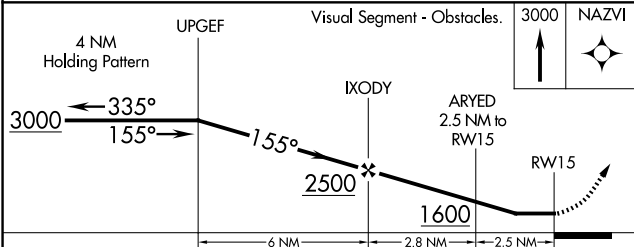

MISSED APPROACH: Climb to 3000 direct NAZVI and hold.

CHICAGO CENTER
133.95 281.4

UNICOM
122.725 (CTAF) 0

NC-3, 14 MAY 2026 to 11 JUN 2026

NC-3, 14 MAY 2026 to 11 JUN 2026

CATEGORY	A	B	C	D
LP MDA	1180-1	411 (500-1)		NA
LNAV MDA	1200-1	431 (500-1)		NA
CIRCLING	1240-1 471 (500-1)	1400-1 631 (700-1)		NA