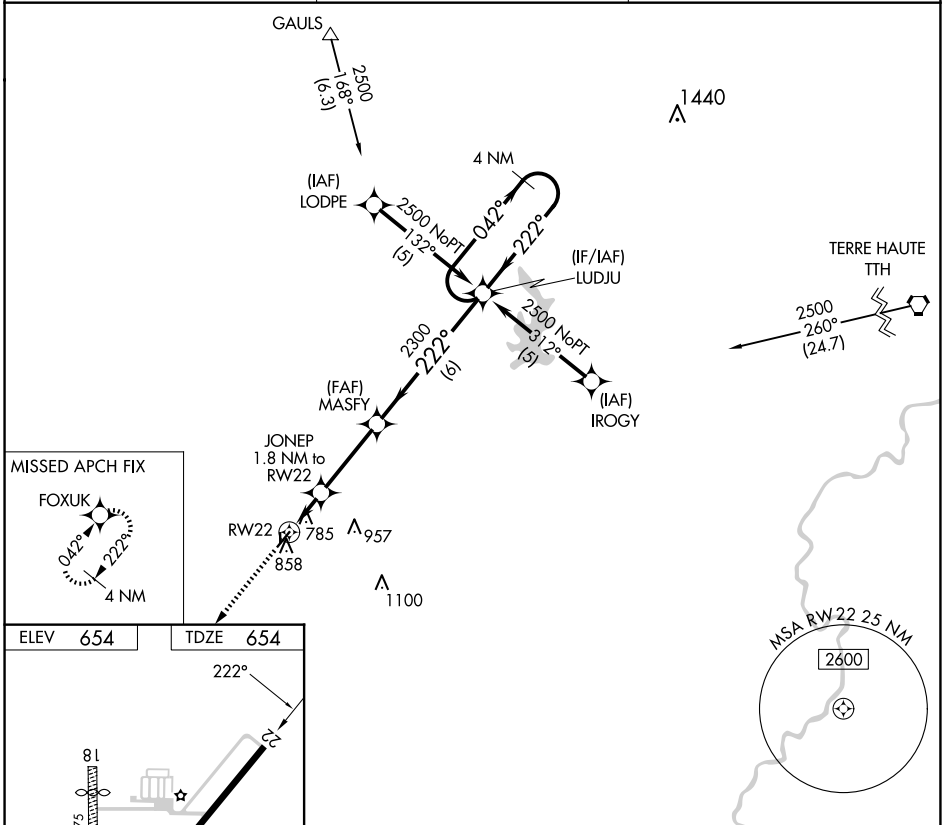

APP CRS	Rwy Idg	4001
222°	TDZE	654
	Apt Elev	654

RNAV (GPS) RWY 22

CASEY MUNI (1H8)

RNP APCH.		MISSED APPROACH: Climb to 2300 direct FOXUK and hold.
▼	Rwy 22 helicopter visibility reduction below 3/4 SM NA.	
▲	NA Use Terre Haute Rgnl altimeter setting; when not received, use Robinson altimeter setting.	
HUF ASOS	HULMAN APP CON	UNICOM
127.5	125.45 263.125	122.8 (CTAF) 0

EC-3, 14 MAY 2026 to 11 JUN 2026

EC-3, 14 MAY 2026 to 11 JUN 2026