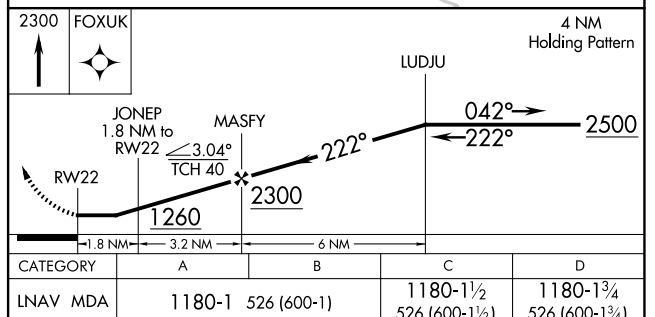

APP CRS	Rwy Idg	4001
222°	TDZE	654
	Apt Elev	654

RNAV (GPS) RWY 22

CASEY MUNI (1H8)

RNP APCH.		MISSED APPROACH: Climb to 2300 direct FOXUK and hold.
▼	Rwy 22 helicopter visibility reduction below 3/4 SM NA.	
▲	NA Use Terre Haute Rgnl altimeter setting; when not received, use Robinson altimeter setting.	
HUF ASOS	HULMAN APP CON	UNICOM
127.5	125.45 263.125	122.8 (CTAF) 0