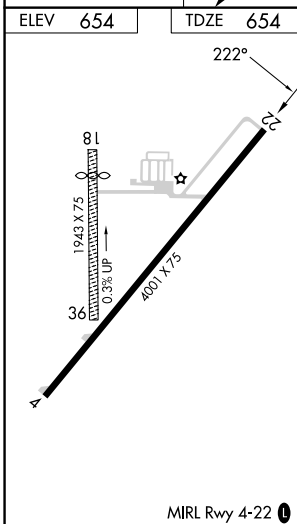

APP CRS	Rwy Idg	4001
222°	TDZE	654
	Apt Elev	654

RNAV (GPS) RWY 22

CASEY MUNI (1H8)

RNP APCH.		MISSED APPROACH: Climb to 2300 direct FOXUK and hold.
▼	Rwy 22 helicopter visibility reduction below 3/4 SM NA.	
▲	NA Use Terre Haute Rgnl altimeter setting; when not received, use Robinson altimeter setting.	
HUF ASOS	HULMAN APP CON	UNICOM
127.5	125.45 263.125	122.8 (CTAF) 0