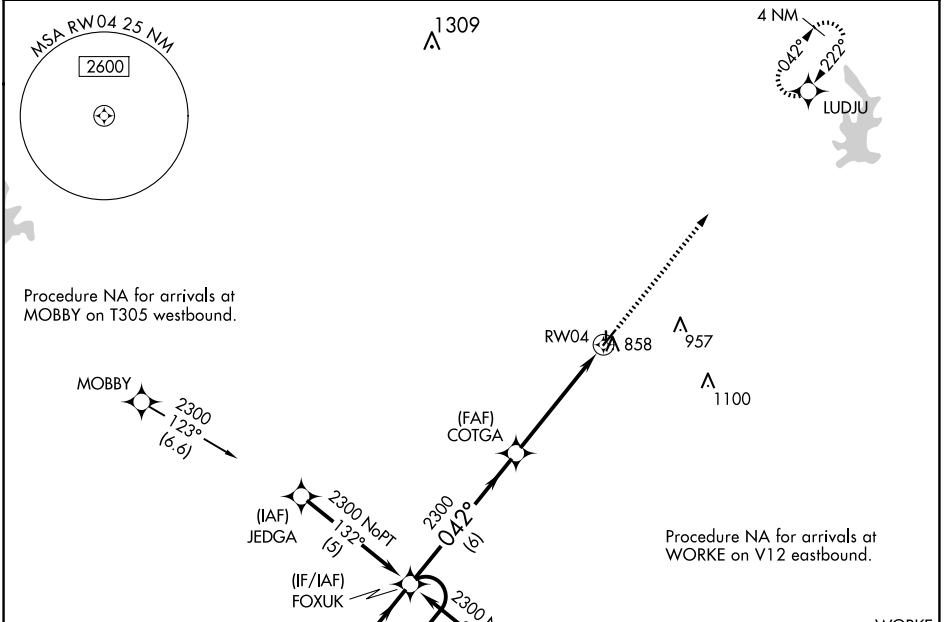

APP CRS	Rwy Idg	<b>4001</b>
<b>042°</b>	TDZE	<b>653</b>
	Apt Elev	<b>655</b>

# RNAV (GPS) RWY 4

CASEY MUNI (1H8)

RNP APCH - GPS.	MISSED APPROACH: Climb to 2500 direct LUDJU and hold.
<p>▼ Rwy 4 helicopter visibility reduction below ¼ SM NA.</p> <p>▲ NA Use Terre Haute Rgnl altimeter setting; when not received, use Robinson altimeter setting.</p>	

HUF ASOS <b>127.5</b>	HULMAN APP CON <b>125.45 263.125</b>	UNICOM <b>122.8 (CTAF)</b>
--------------------------	---	-------------------------------

CATEGORY	A	B	C	D
LNAV MDA	1260-1	607 (700-1)	1260-1¾ 607 (700-1¾)	1260-2 607 (700-2)