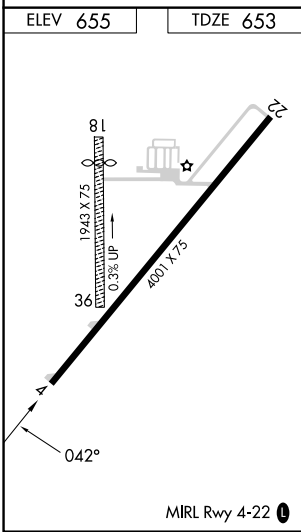

APP CRS	Rwy Idg	4001
042°	TDZE	653
	Apt Elev	655

RNAV (GPS) RWY 4

CASEY MUNI (1H8)

RNP APCH - GPS.	MISSED APPROACH: Climb to 2500 direct LUDJU and hold.
▼ Rwy 4 helicopter visibility reduction below ¼ SM NA. ▲ NA Use Terre Haute Rgnl altimeter setting; when not received, use Robinson altimeter setting.	

HUF ASOS 127.5	HULMAN APP CON 125.45 263.125	UNICOM 122.8 (CTAF)

CATEGORY	A	B	C	D
LNAV MDA	1260-1	607 (700-1)	1260-1¾ 607 (700-1¾)	1260-2 607 (700-2)

EC-3, 14 MAY 2026 to 11 JUN 2026

EC-3, 14 MAY 2026 to 11 JUN 2026