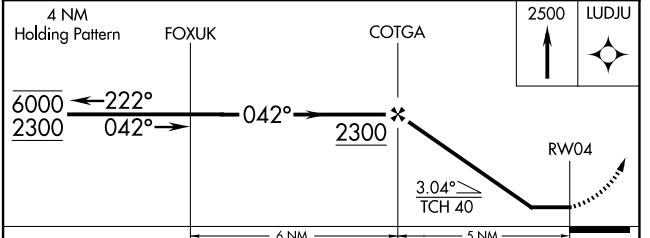

APP CRS	Rwy Idg	4001
042°	TDZE	653
	Apt Elev	655

RNAV (GPS) RWY 4

CASEY MUNI (1H8)

RNP APCH - GPS.	MISSED APPROACH: Climb to 2500 direct LUDJU and hold.
▼ Rwy 4 helicopter visibility reduction below ¼ SM NA. ▲ NA Use Terre Haute Rgnl altimeter setting; when not received, use Robinson altimeter setting.	

HUF ASOS 127.5	HULMAN APP CON 125.45 263.125	UNICOM 122.8 (CTAF)

CATEGORY	A	B	C	D
LNAV MDA	1260-1	607 (700-1)	1260-1¾ 607 (700-1¾)	1260-2 607 (700-2)

EC-3, 14 MAY 2026 to 11 JUN 2026

EC-3, 14 MAY 2026 to 11 JUN 2026