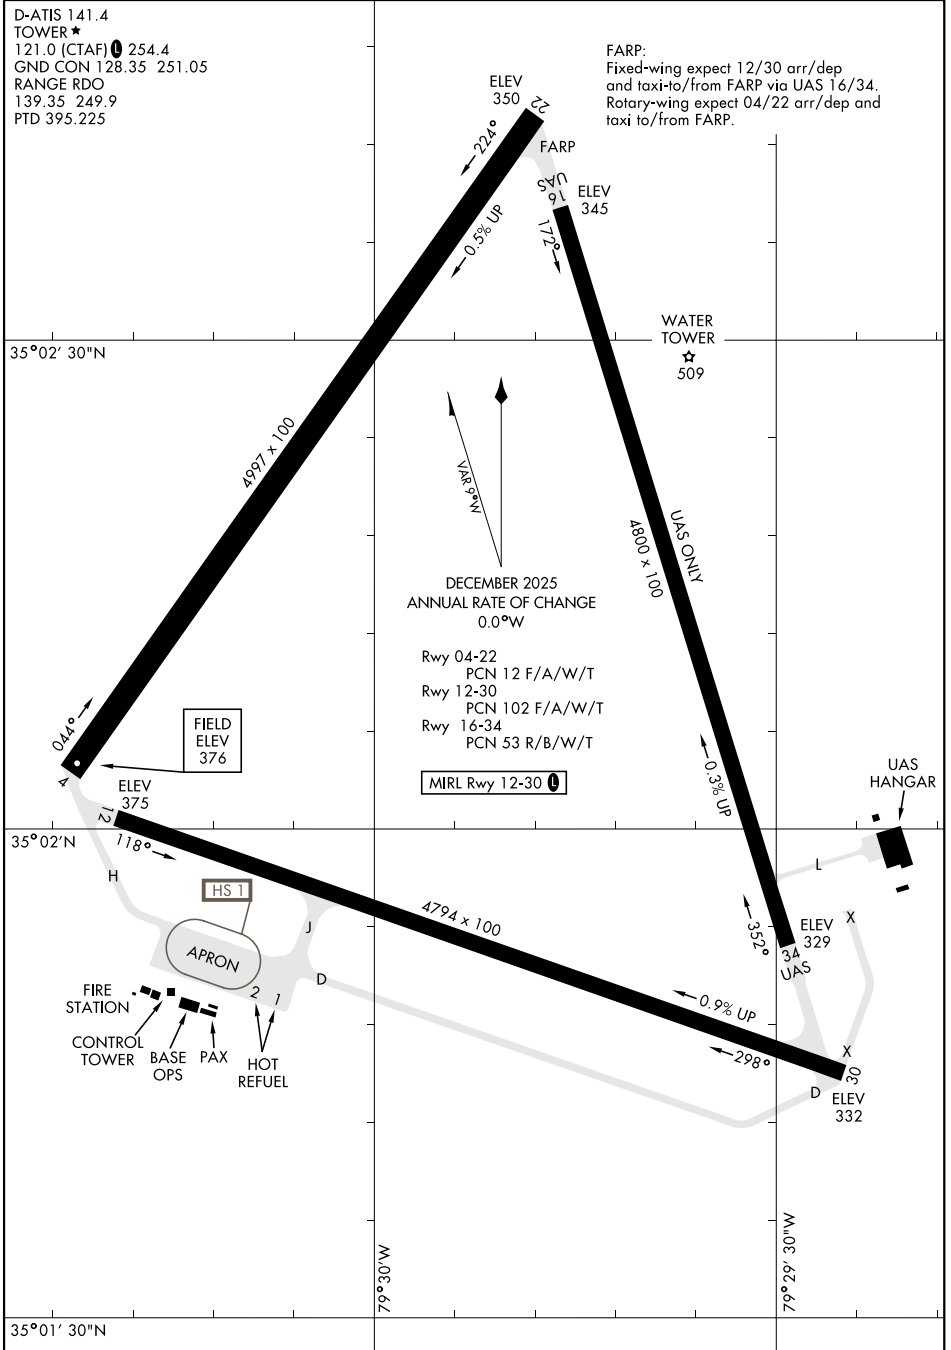

AIRPORT DIAGRAM

[USA]

MACKALL AAF (KHFF)

CAMP MACKALL, NORTH CAROLINA

D-ATIS 141.4
 TOWER ★
 121.0 (CTAF) 254.4
 GND CON 128.35 251.05
 RANGE RDO
 139.35 249.9
 PTD 395.225

FARP:
 Fixed-wing expect 12/30 arr/dep
 and taxi-to/from FARP via UAS 16/34.
 Rotary-wing expect 04/22 arr/dep and
 taxi to/from FARP.

DECEMBER 2025
 ANNUAL RATE OF CHANGE
 0.0°W

Rwy 04-22
 PCN 12 F/A/W/T
 Rwy 12-30
 PCN 102 F/A/W/T
 Rwy 16-34
 PCN 53 R/B/W/T

MIRL Rwy 12-30

SE-2, 14 MAY 2026 to 11 JUN 2026

SE-2, 14 MAY 2026 to 11 JUN 2026

AIRPORT DIAGRAM

CAMP MACKALL, NORTH CAROLINA

MACKALL AAF (KHFF)