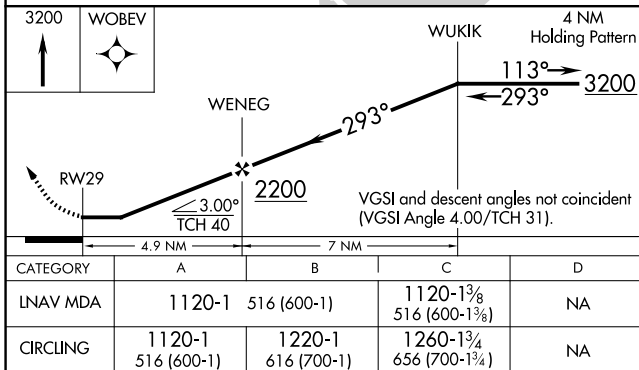

APP CRS	Rwy Idg	3199
293°	TDZE	604
	Apt Elev	604

RNAV (GPS) RWY 29

OCONTO/J DOUGLAS BAKE MUNI (OCQ)

RNP APCH - GPS.	When local altimeter setting not received, use Menominee, WI altimeter setting. Procedure NA at night. Rwy 29 helicopter visibility reduction below 3/4 SM NA. Circling NA to Rwy's 4 and 22.	MISSED APPROACH: Climb to 3200 direct WOBEV and hold.

AWOS-3 120.925	MNM AWOS-3PT 121.45	GREEN BAY APP CON ★ 120.3 338.2	UNICOM 122.8 (CTAF)

EC-3, 14 MAY 2026 to 11 JUN 2026

EC-3, 14 MAY 2026 to 11 JUN 2026