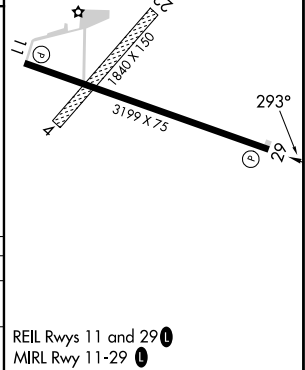

APP CRS	Rwy Idg	3199
293°	TDZE	604
	Apt Elev	604

RNAV (GPS) RWY 29

OCONTO/J DOUGLAS BAKE MUNI (OCQ)

RNP APCH - GPS.	When local altimeter setting not received, use Menominee, WI altimeter setting. Procedure NA at night. Rwy 29 helicopter visibility reduction below 3/4 SM NA. Circling NA to Rwy's 4 and 22.	MISSED APPROACH: Climb to 3200 direct WOBEV and hold.

AWOS-3 120.925	MNM AWOS-3PT 121.45	GREEN BAY APP CON ★ 120.3 338.2	UNICOM 122.8 (CTAF)

EC-3, 14 MAY 2026 to 11 JUN 2026

EC-3, 14 MAY 2026 to 11 JUN 2026