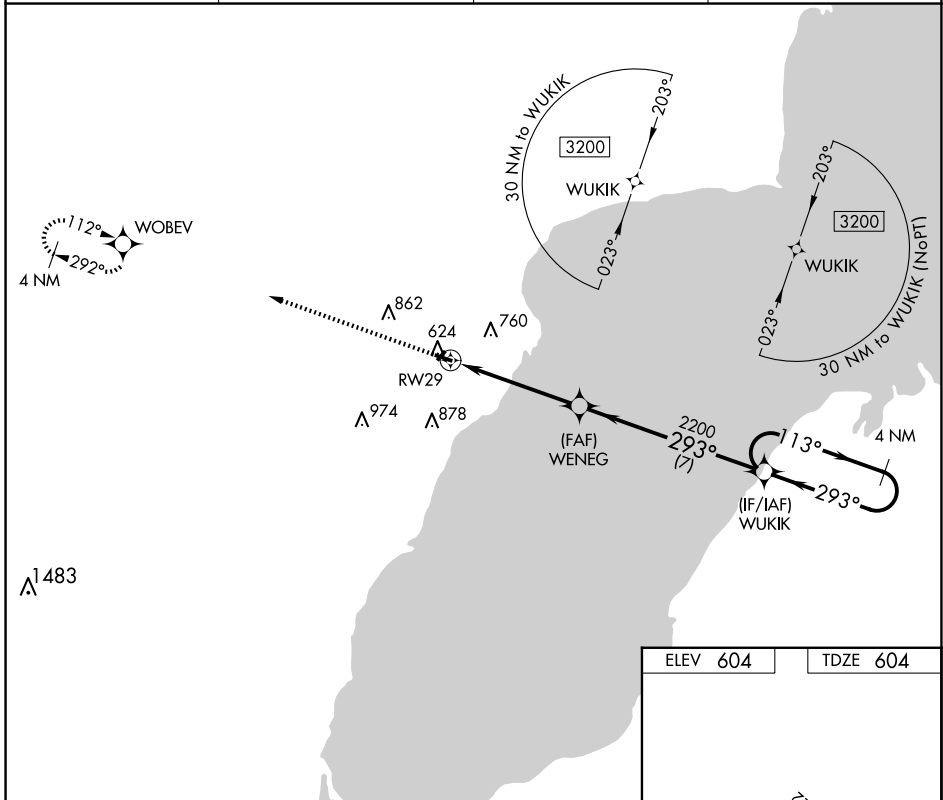

APP CRS	Rwy Idg	3199
293°	TDZE	604
	Apt Elev	604

RNAV (GPS) RWY 29

OCONTO/J DOUGLAS BAKE MUNI (OCQ)

RNP APCH - GPS.	<p>When local altimeter setting not received, use Menominee, WI altimeter setting. Procedure NA at night. Rwy 29 helicopter visibility reduction below 3/4 SM NA. Circling NA to Rwy's 4 and 22.</p>	<p>MISSED APPROACH: Climb to 3200 direct WOBEV and hold.</p>
-----------------	------------------------------------------------------------------------------------------------------------------------------------------------------------------------------------------------------	--------------------------------------------------------------

AWOS-3 120.925	MNM AWOS-3PT 121.45	GREEN BAY APP CON ★ 120.3 338.2	UNICOM 122.8 (CTAF)
--------------------------	-------------------------------	-------------------------------------------	-------------------------------

EC-3, 14 MAY 2026 to 11 JUN 2026

EC-3, 14 MAY 2026 to 11 JUN 2026