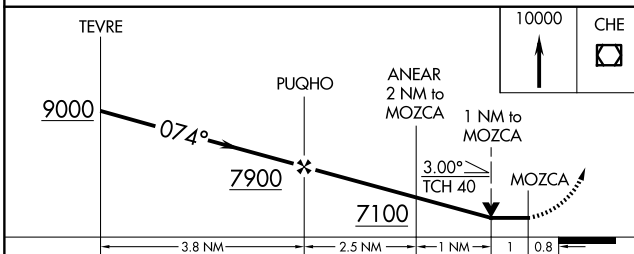

Procedure NA for arrivals
at STRIM on V26 northbound
and V101 westbound.

SW-1, 14 MAY 2026 to 11 JUN 2026

SW-1, 14 MAY 2026 to 11 JUN 2026

ELEV 6198	TDZE 6193
-----------	-----------

CATEGORY	A	B	C	D
LP MDA	6800-1	607 (700-1)	6800-1 3/4	607 (700-1 3/4)
LNAV MDA	6880-1	687 (700-1)	6880-2	687 (700-2)
CIRCLING	7180-1 1/4 982 (1000-1 1/4)	7320-1 1/2 1122 (1200-1 1/2)	7720-3	1522 (1600-3)