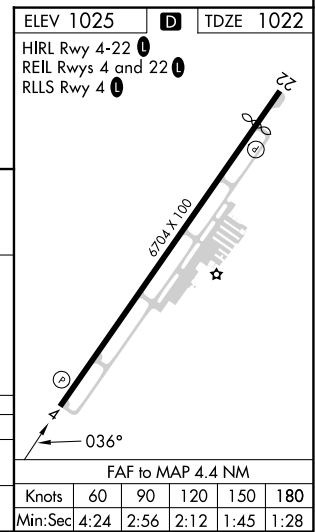

NDB HEM 233	APP CRS 036°	Rwy Ldg TDZE Apt Elev 6000 1022 1025

NDB RWY 4
UPPER CUMBERLAND RGNL (SR.B)

▽ ▲ NA	MISSED APPROACH: Climb to 2500 then climbing left turn to 3000 direct HEM NDB and hold.

AWOS-3P 128.25	MEMPHIS CENTER 128.15 323.125	UNICOM 122.975 (CTAF) 1

CATEGORY	A	B	C	D
S-4	1520-1	498 (500-1)	1520-1³/₈	498 (500-1³/₈)
CIRCLING	1520-1	495 (500-1)	1600-1¹/₂ 575 (600-1¹/₂)	1880-2³/₄ 855 (900-2³/₄)

SE-1, 14 MAY 2026 to 11 JUN 2026

SE-1, 14 MAY 2026 to 11 JUN 2026