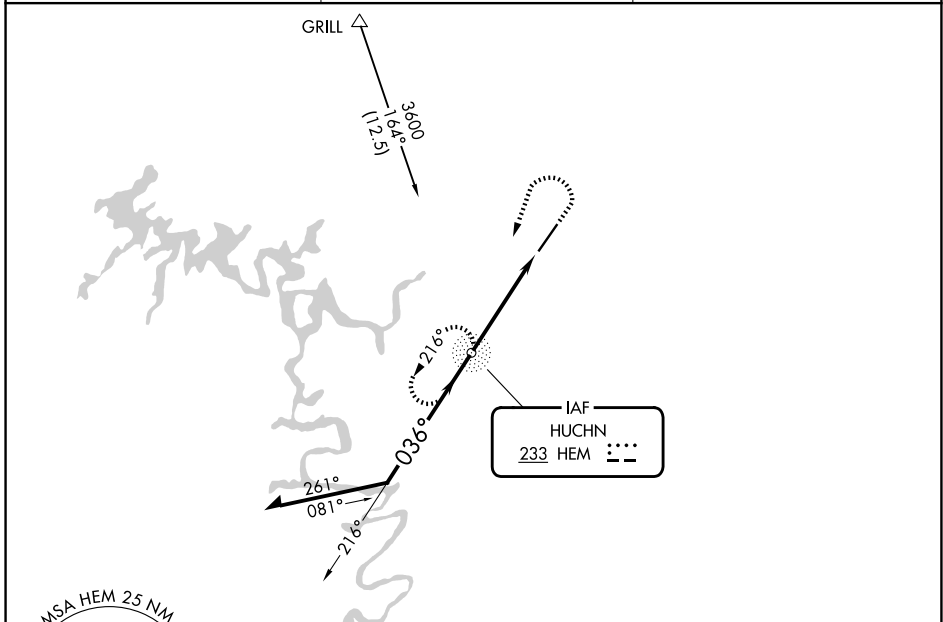

NDB HEM 233	APP CRS 036°	Rwy Ldg TDZE Apt Elev 6000 1022 1025
-----------------------	------------------------	--

NDB RWY 4
UPPER CUMBERLAND RGNL (SR.B)

<p>▽ ▲ NA</p>	<p>MISSED APPROACH: Climb to 2500 then climbing left turn to 3000 direct HEM NDB and hold.</p>
-------------------	--

<p>AWOS-3P 128.25</p>	<p>MEMPHIS CENTER 128.15 323.125</p>	<p>UNICOM 122.975 (CTAF) 1</p>
----------------------------------	---	---

CATEGORY	A	B	C	D
S-4	1520-1	498 (500-1)	1520-1 ³ / ₈	498 (500-1 ³ / ₈)
CIRCLING	1520-1	495 (500-1)	1600-1 ¹ / ₂ 575 (600-1 ¹ / ₂)	1880-2 ³ / ₄ 855 (900-2 ³ / ₄)

SE-1, 14 MAY 2026 to 11 JUN 2026

SE-1, 14 MAY 2026 to 11 JUN 2026