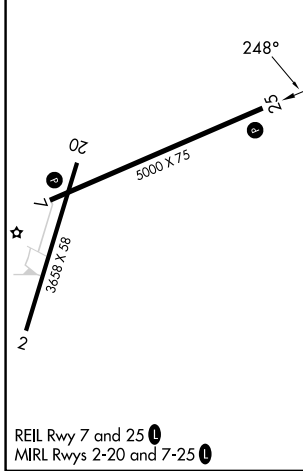

WAAS CH 82505 W25A	APP CRS 248°	Rwy Ldg TDZE Apt Elev	5000 671 673
--	------------------------	-----------------------------	---

RNAV (GPS) RWY 25

BOSCOBEL (OVS)

RNP APCH - GPS.		MISSED APPROACH: Climb to 3000 direct ZETUT and hold.
<p>Circling to Rwy 2, 20 NA at night. For uncompensated Baro-VNAV systems, LNAV/VNAV NA below -21°C or above 54°C.</p>		
ASOS 126.775	CHICAGO CENTER 133.3 257.925	UNICOM 122.8 (CTAF)

CATEGORY	A	B	C	D
LPV DA	921-1 250 (300-1)			NA
LNAV/VNAV DA	1610-4 939 (1000-4)			NA
LNAV MDA	1560-1¼	889 (900-1¼)	1560-2½ 889 (900-2½)	NA
CIRCLING	1560-1¼ 887 (900-1¼)	1580-1¼ 907 (1000-1¼)	1740-3 1067 (1100-3)	NA