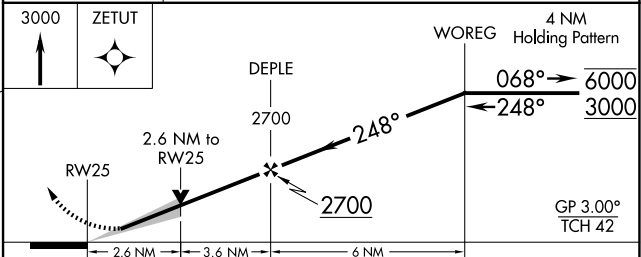

WAAS CH 82505 W25A	APP CRS 248°	Rwy Ldg TDZE Apt Elev	5000 671 673
--	------------------------	-----------------------------	---

RNAV (GPS) RWY 25

BOSCOBEL (OVS)

RNP APCH - GPS.		MISSED APPROACH: Climb to 3000 direct ZETUT and hold.
<p>Circling to Rwy 2, 20 NA at night. For uncompensated Baro-VNAV systems, LNAV/VNAV NA below -21°C or above 54°C.</p>		
ASOS 126.775	CHICAGO CENTER 133.3 257.925	UNICOM 122.8 (CTAF)

CATEGORY	A	B	C	D
LPV DA	921-1 250 (300-1)			NA
LNAV/VNAV DA	1610-4 939 (1000-4)			NA
LNAV MDA	1560-1¼	889 (900-1¼)	1560-2½ 889 (900-2½)	NA
CIRCLING	1560-1¼ 887 (900-1¼)	1580-1¼ 907 (1000-1¼)	1740-3 1067 (1100-3)	NA