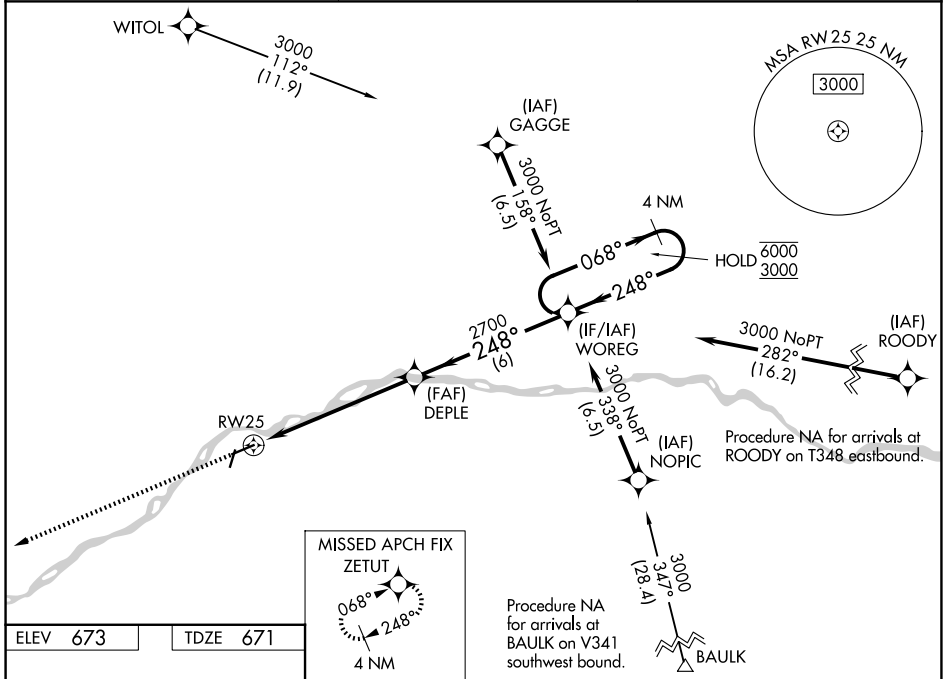

WAAS CH 82505 W25A	APP CRS 248°	Rwy Ldg TDZE Apt Elev	5000 671 673
--	------------------------	-----------------------------	---

RNAV (GPS) RWY 25

BOSCOBEL (OVS)

RNP APCH - GPS.		MISSED APPROACH: Climb to 3000 direct ZETUT and hold.
<p>Circling to Rwy 2, 20 NA at night. For uncompensated Baro-VNAV systems, LNAV/VNAV NA below -21°C or above 54°C.</p>		
ASOS 126.775	CHICAGO CENTER 133.3 257.925	UNICOM 122.8 (CTAF)

CATEGORY	A	B	C	D
LPV DA	921-1 250 (300-1)			NA
LNAV/VNAV DA	1610-4 939 (1000-4)			NA
LNAV MDA	1560-1¼	889 (900-1¼)	1560-2½ 889 (900-2½)	NA
CIRCLING	1560-1¼ 887 (900-1¼)	1580-1¼ 907 (1000-1¼)	1740-3 1067 (1100-3)	NA

EC-3, 14 MAY 2026 to 11 JUN 2026

EC-3, 14 MAY 2026 to 11 JUN 2026