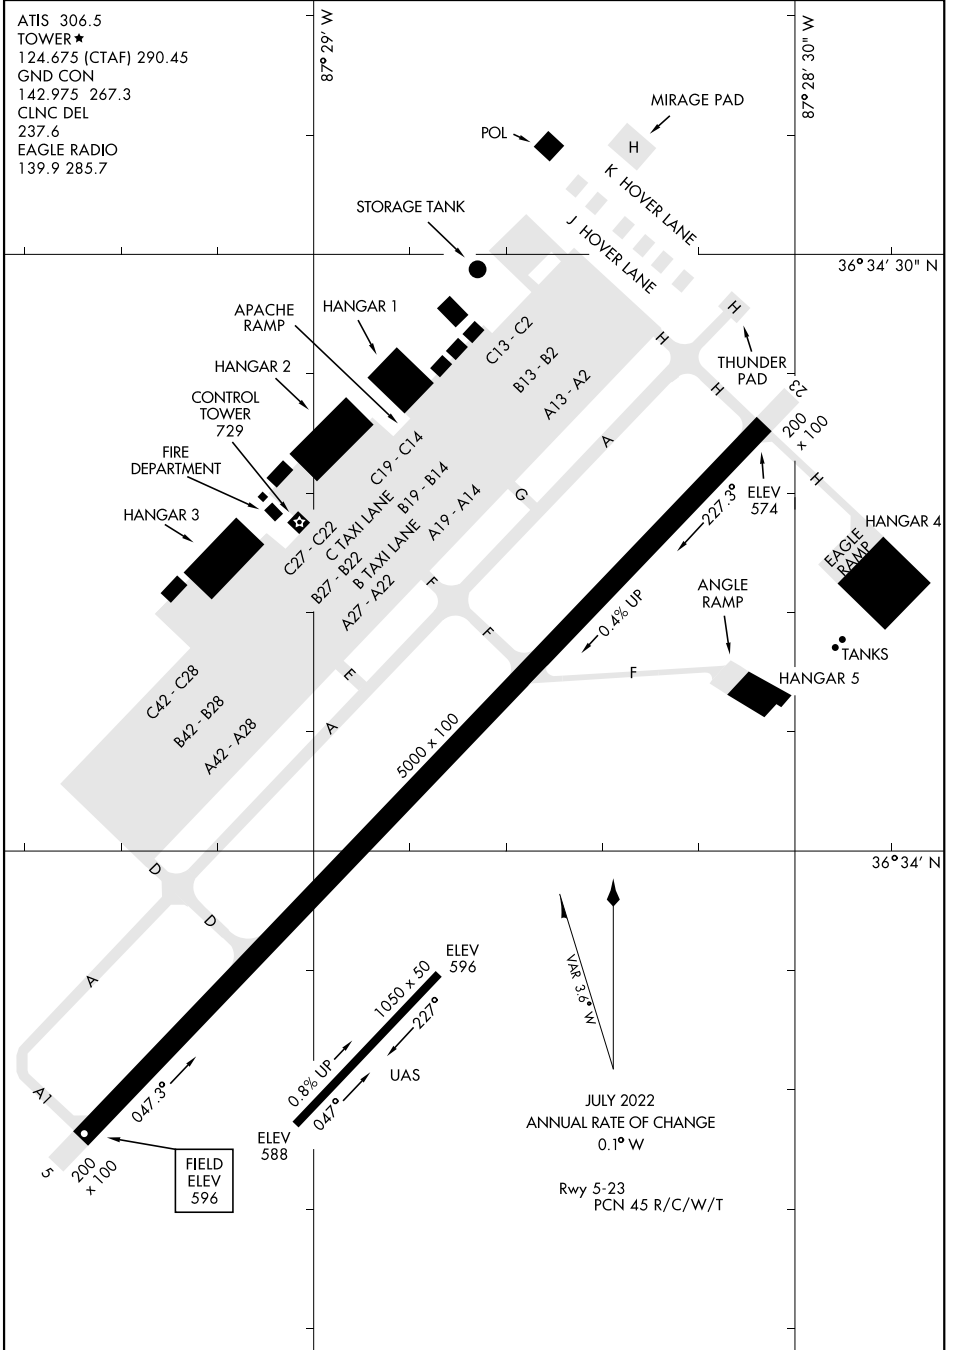

AIRPORT DIAGRAM

ATIS 306.5
 TOWER★
 124.675 (CTAF) 290.45
 GND CON
 142.975 267.3
 CLNC DEL
 237.6
 EAGLE RADIO
 139.9 285.7

SE-1, 14 MAY 2026 to 11 JUN 2026

SE-1, 14 MAY 2026 to 11 JUN 2026

AIRPORT DIAGRAM