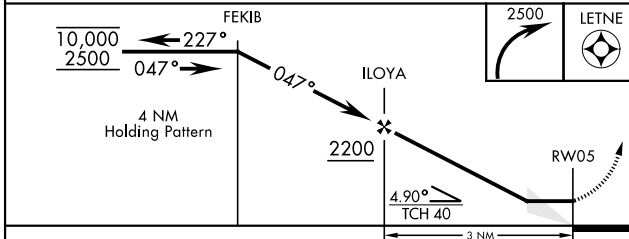

CATEGORY	COPTER		
LNAV MDA	1180-1	585	(600-1)

COPTER RNAV (GPS) Y RWY 5