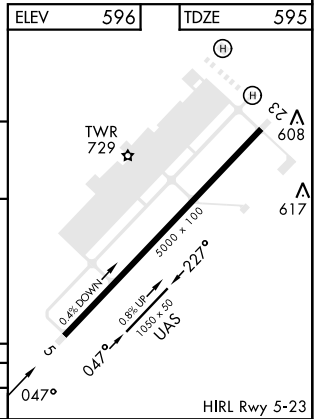

CATEGORY	COPTER		
LNAV MDA	1180-1	585	(600-1)

COPTER RNAV (GPS) Y RWY 5