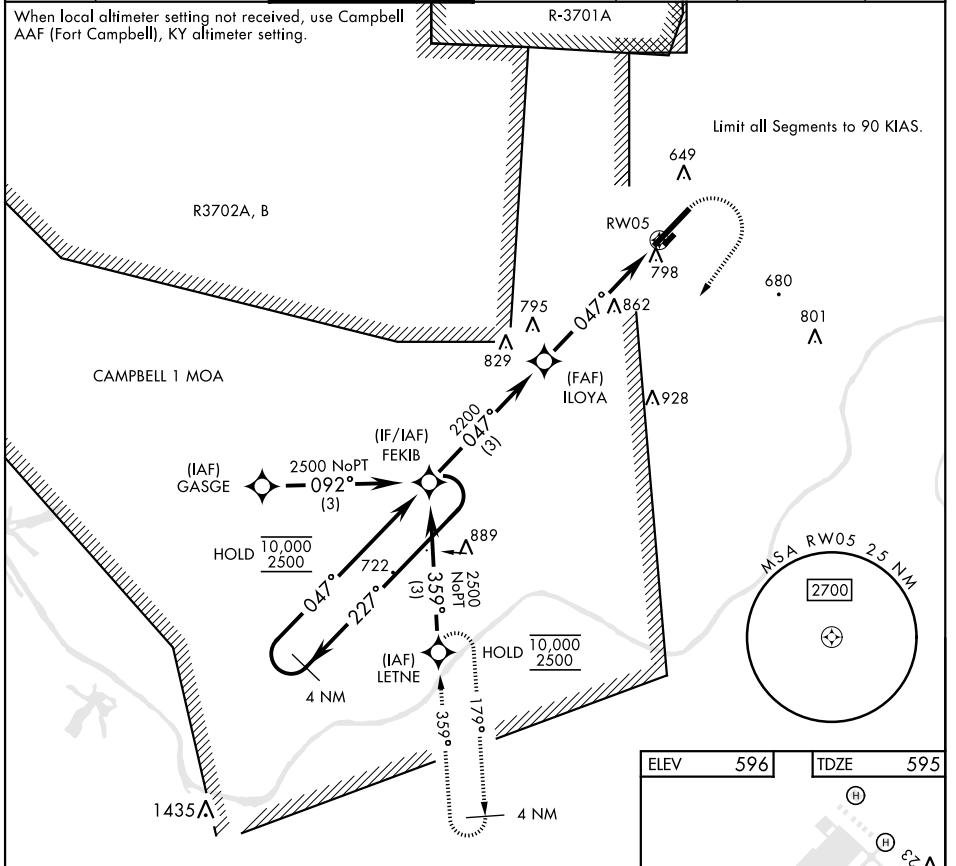

COPTER RNAV (GPS) Y RWY 5

APCH CRS	Rwy ldg	5000
047°	TDZE	595
	Arprt Elev	596

[USA]

SABRE AAF (FORT CAMPBELL) (KEOD)

RNP APCH - GPS

RADAR required

MISSED APPROACH: Climbing right turn to 2500 direct LETNE and hold.

ATIS	CAMPBELL APP CON	TOWER ★	GND CON	CLNC DEL	EAGLE RADIO	ASR
306.5	134.35 307.025	124.675 (CTAF) 290.45	142.975 267.3	237.6	139.9 285.7	

When local altimeter setting not received, use Campbell AAF (Fort Campbell), KY altimeter setting.

SE-1, 14 MAY 2026 to 11 JUN 2026

SE-1, 14 MAY 2026 to 11 JUN 2026

CATEGORY	COPTER		
LNAV MDA	1180-1	585	(600-1)

COPTER RNAV (GPS) Y RWY 5