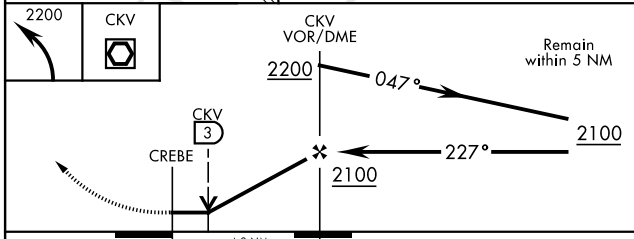

CATEGORY	H-23	1060-1	473	COPTER	(500-1)	FAF to MAP 4.2 NM					
						Knots	45	60	75	90	105
						Min:Sec	5:36	4:12	3:22	2:48	2:24

COPTER VOR RWY 23