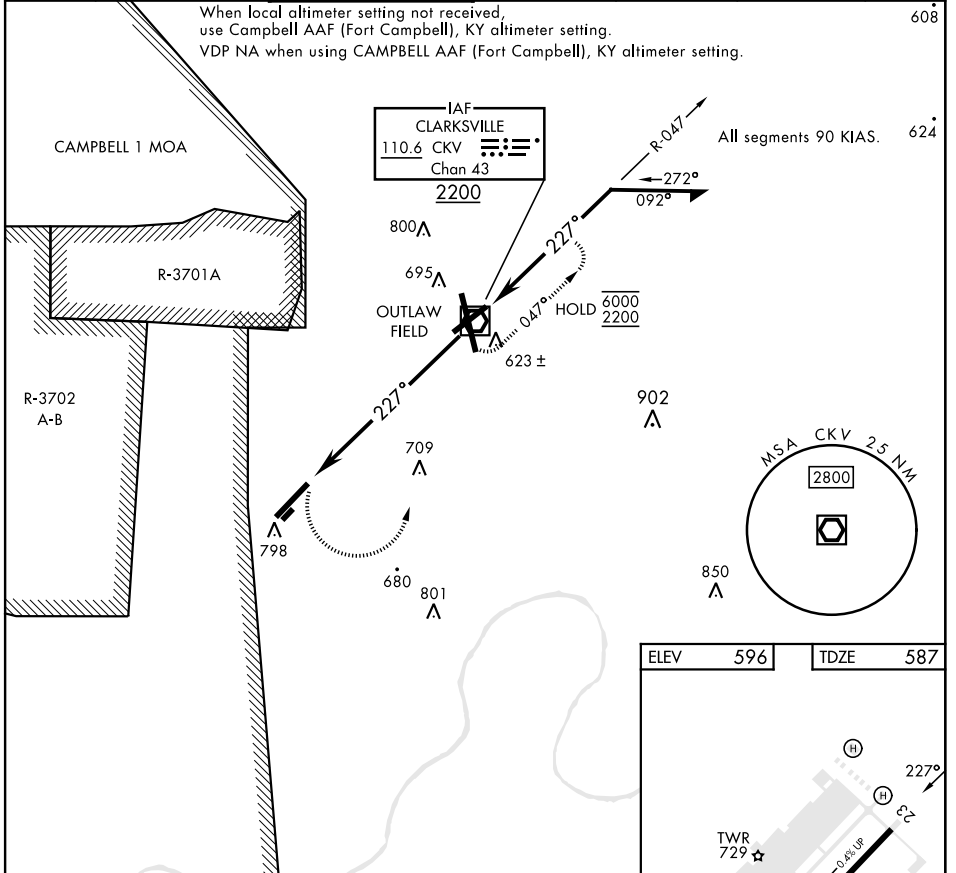

COPTER VOR RWY 23

VOR/DME CKV 110.6 Chan 43	APCH CRS 227°	Rwy Idg TDZE Arpr Elev 5000 587 596	[USA]	SABRE AAF (FORT CAMPBELL) (KEOD)
---	-------------------------	---	-------	----------------------------------

RADAR required		MISSED APPROACH: Climbing left turn to 2200 direct CKV VOR/DME and hold.		
----------------	--	--	--	--

ATIS 306.5	CAMPBELL APP CON 134.35 307.025	TOWER ★ 124.675 (CTAF) 290.45	GND CON 142.975 267.3	CLNC DEL 237.6	EAGLE RADIO 139.9 285.7	ASR
----------------------	---	---	---------------------------------	--------------------------	-----------------------------------	-----

When local altimeter setting not received, use Campbell AAF (Fort Campbell), KY altimeter setting.
VDP NA when using CAMPBELL AAF (Fort Campbell), KY altimeter setting.

SE-1, 14 MAY 2026 to 11 JUN 2026

SE-1, 14 MAY 2026 to 11 JUN 2026

CATEGORY	H-23	1060-1	473	COPTER	(500-1)	FAF to MAP 4.2 NM					
						Knots	45	60	75	90	105
						Min:Sec	5:36	4:12	3:22	2:48	2:24

COPTER VOR RWY 23