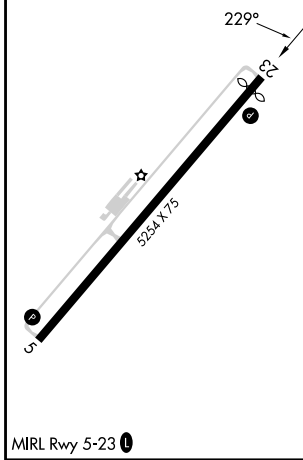

WAAS CH 90331 W23A	APP CRS 229°	Rwy Ldg TDZE Apt Elev	5000 167 167
--	------------------------	-----------------------------	---

RNAV (GPS) RWY 23

MOUNT OLIVE MUNI (W40)

RNP APCH - GPS.		MISSED APPROACH: Climb to 700 then climbing right turn to 2000 direct WIKOG and hold.
AWOS-3P 120.075	SEYMOUR JOHNSON APP CON* 119.7 273.6	UNICOM 122.8 (CTAF) 0