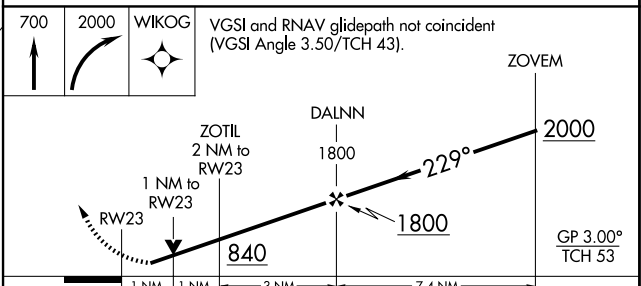

WAAS CH 90331 W23A	APP CRS 229°	Rwy Ldg TDZE Apt Elev	5000 167 167
--	------------------------	-----------------------------	---

RNAV (GPS) RWY 23

MOUNT OLIVE MUNI (W40)

RNP APCH - GPS.		MISSED APPROACH: Climb to 700 then climbing right turn to 2000 direct WIKOG and hold.
AWOS-3P 120.075	SEYMOUR JOHNSON APP CON* 119.7 273.6	UNICOM 122.8 (CTAF) 0

CATEGORY	A	B	C	D
LPV DA	497-1 330 (400-1)			NA
LNAV MDA	580-1	413 (500-1)	580-1 ¹ / ₈ 413 (500-1 ¹ / ₈)	NA
CIRCLING	700-1	533 (600-1)	720-1 ¹ / ₂ 553 (600-1 ¹ / ₂)	NA

SE-2, 14 MAY 2026 to 11 JUN 2026

SE-2, 14 MAY 2026 to 11 JUN 2026