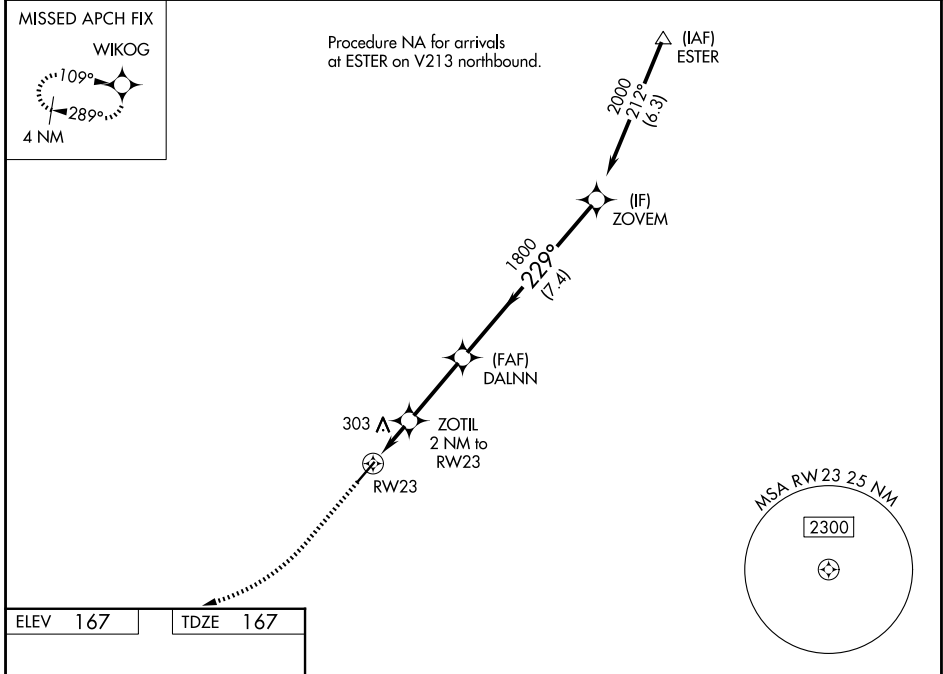

WAAS CH 90331 W23A	APP CRS 229°	Rwy Ldg TDZE Apt Elev	5000 167 167
--	------------------------	-----------------------------	---

RNAV (GPS) RWY 23

MOUNT OLIVE MUNI (W40)

RNP APCH - GPS.		MISSED APPROACH: Climb to 700 then climbing right turn to 2000 direct WIKOG and hold.
AWOS-3P 120.075	SEYMOUR JOHNSON APP CON* 119.7 273.6	UNICOM 122.8 (CTAF) 0

CATEGORY	A	B	C	D
LPV DA	497-1 330 (400-1)			NA
LNAV MDA	580-1	413 (500-1)	580-1 ¹ / ₈ 413 (500-1 ¹ / ₈)	NA
CIRCLING	700-1	533 (600-1)	720-1 ¹ / ₂ 553 (600-1 ¹ / ₂)	NA

SE-2, 14 MAY 2026 to 11 JUN 2026

SE-2, 14 MAY 2026 to 11 JUN 2026