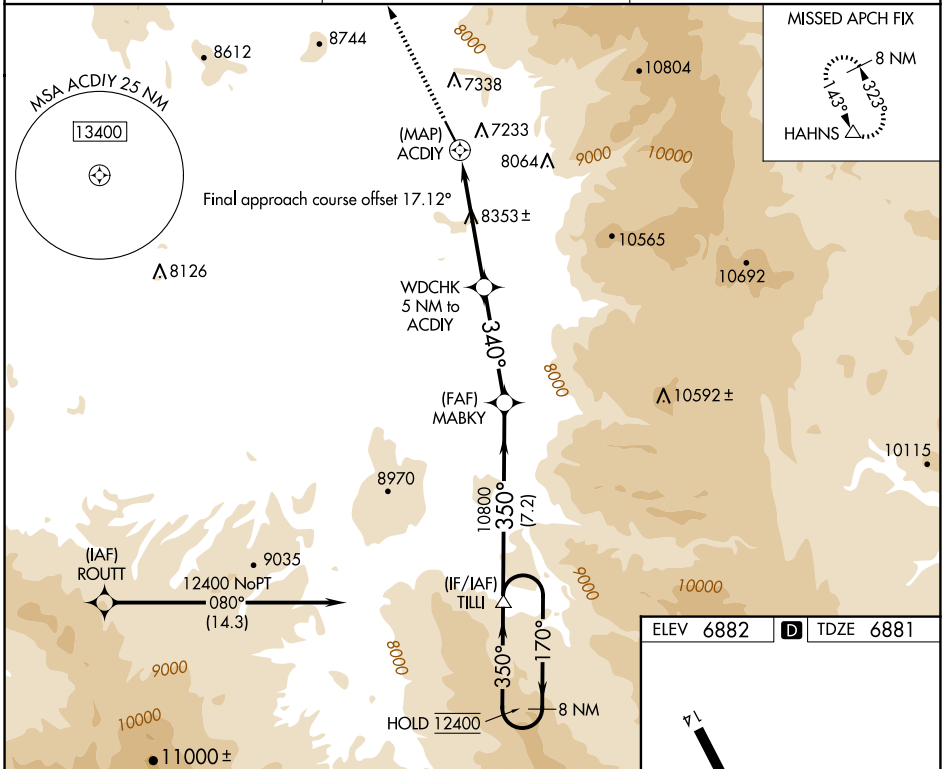

APP CRS	Rwy Ldg	3852
340°	TDZE	6881
	Apt Elev	6882

RNAV (GPS) Z RWY 32

STEAMBOAT SPRINGS/BOB ADAMS FLD (SBS)

RNP APCH - GPS.	<p>MISSED APPROACH: Climb to 13600 direct HAHNS and hold, continue climb-in-hold to 13600.</p>
<p>⚠ Circling NA northeast of Rwy 14-32. Rwy 32 helicopter visibility reduction below 1 SM NA. Rwy 32 Straight-in minimums NA at night. Circling Rwy 32 NA at night.</p> <p>❄ -25°C</p>	

AWOS-3 118.325	DENVER CENTER 120.475 235.975	UNICOM 122.8 (CTAF)
--------------------------	---	-------------------------------

ELEV 6882	TDZE 6881
-----------	-----------

CATEGORY	A	B	C	D
LNVA MDA	9100-1¼ 2219 (2300-1¼)	9100-1½ 2219 (2300-1½)		NA
CIRCLING	9100-1¼ 2218 (2300-1¼)	9100-1½ 2218 (2300-1½)		NA

SW-1, 14 MAY 2026 to 11 JUN 2026

SW-1, 14 MAY 2026 to 11 JUN 2026