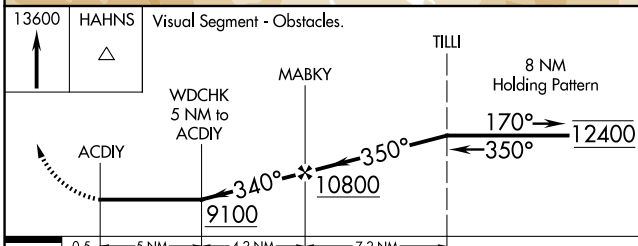

APP CRS	Rwy Ldg	3852
340°	TDZE	6881
	Apt Elev	6882

RNAV (GPS) Z RWY 32

STEAMBOAT SPRINGS/BOB ADAMS FLD (SBS)

RNP APCH - GPS.	<p>MISSED APPROACH: Climb to 13600 direct HAHNS and hold, continue climb-in-hold to 13600.</p>
<p>⚠ Circling NA northeast of Rwy 14-32. Rwy 32 helicopter visibility reduction below 1 SM NA. Rwy 32 Straight-in minimums NA at night. Circling Rwy 32 NA at night.</p> <p>❄ -25°C</p>	

AWOS-3 118.325	DENVER CENTER 120.475 235.975	UNICOM 122.8 (CTAF)
--------------------------	---	-------------------------------

ELEV 6882	TDZE 6881
-----------	-----------

CATEGORY	A	B	C	D
LNVA MDA	9100-1¼ 2219 (2300-1¼)	9100-1½ 2219 (2300-1½)		NA
CIRCLING	9100-1¼ 2218 (2300-1¼)	9100-1½ 2218 (2300-1½)		NA