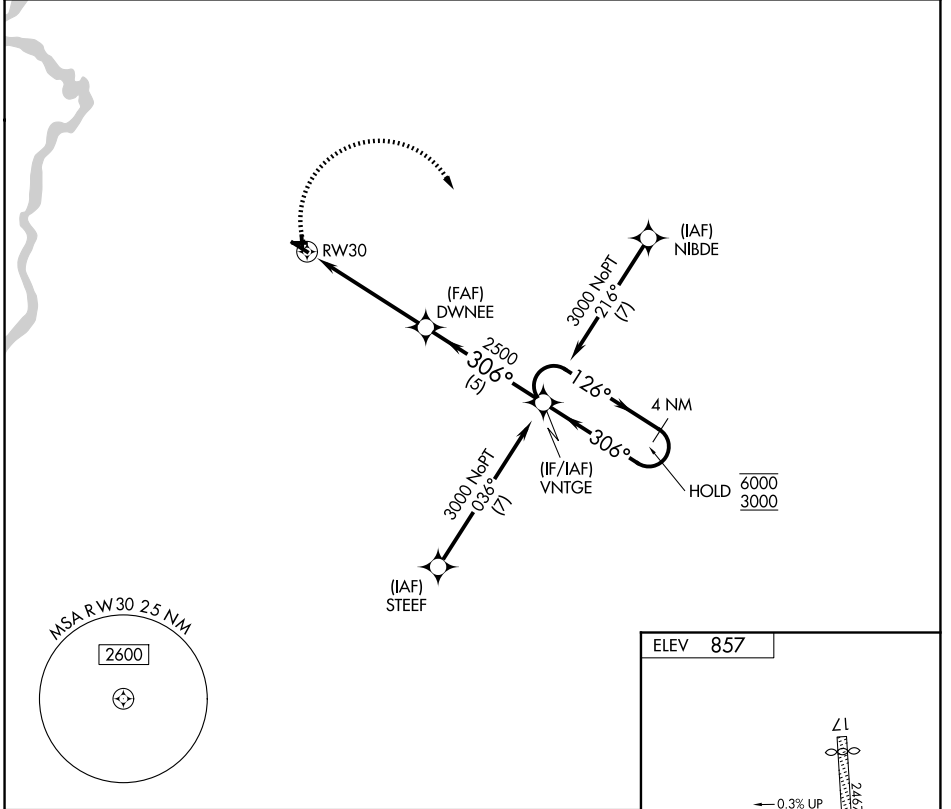

APP CRS	Rwy Ldg	N/A
<b>306°</b>	TDZE	N/A
	Apt Elev	<b>857</b>

# RNAV (GPS)-A

POPLAR GROVE (C77)

RNP APCH - GPS.		MISSED APPROACH: Climbing right turn to 3000 direct VNTGE and hold.	
<p>▼ Circling NA to Rwys 09, 17, 27 and 35. Procedure NA at night.</p> <p>▲ NA Rwy 12 and 30 helicopter visibility reduction below 1 SM NA. Use Chicago/Rockford altimeter setting.</p>	RFD ASOS	ROCKFORD APP CON	UNICOM
<b>127.6</b>	<b>121.0 327.0</b>	<b>122.8 (CTAF)</b>	

CATEGORY	A	B	C	D
CIRCLING	1380-1	523 (600-1)	1560-2 703 (800-2)	NA

EC-3, 14 MAY 2026 to 11 JUN 2026

EC-3, 14 MAY 2026 to 11 JUN 2026