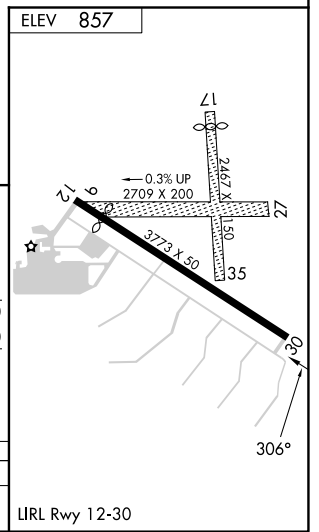

APP CRS	Rwy Ldg	N/A
<b>306°</b>	TDZE	N/A
	Apt Elev	<b>857</b>

# RNAV (GPS)-A

POPLAR GROVE (C77)

RNP APCH - GPS.		MISSED APPROACH: Climbing right turn to 3000 direct VNTGE and hold.	
<p>▼ Circling NA to Rwys 09, 17, 27 and 35. Procedure NA at night.</p> <p>▲ NA Rwy 12 and 30 helicopter visibility reduction below 1 SM NA. Use Chicago/Rockford altimeter setting.</p>	RFD ASOS	ROCKFORD APP CON	UNICOM
<b>127.6</b>	<b>121.0 327.0</b>	<b>122.8 (CTAF)</b>	