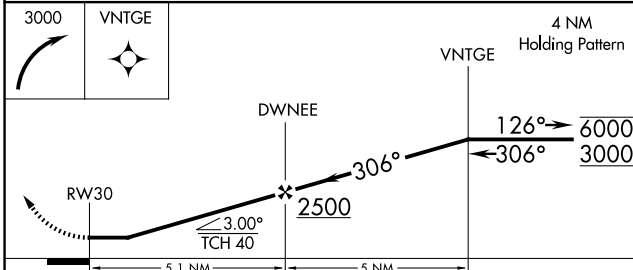

APP CRS	Rwy Ldg	N/A
<b>306°</b>	TDZE	N/A
	Apt Elev	<b>857</b>

# RNAV (GPS)-A

POPLAR GROVE (C77)

RNP APCH - GPS.		MISSED APPROACH: Climbing right turn to 3000 direct VNTGE and hold.	
<p>▼ Circling NA to Rwys 09, 17, 27 and 35. Procedure NA at night.</p> <p>▲ NA Rwy 12 and 30 helicopter visibility reduction below 1 SM NA. Use Chicago/Rockford altimeter setting.</p>	RFD ASOS	ROCKFORD APP CON	UNICOM
<b>127.6</b>	<b>121.0 327.0</b>	<b>122.8 (CTAF)</b>	