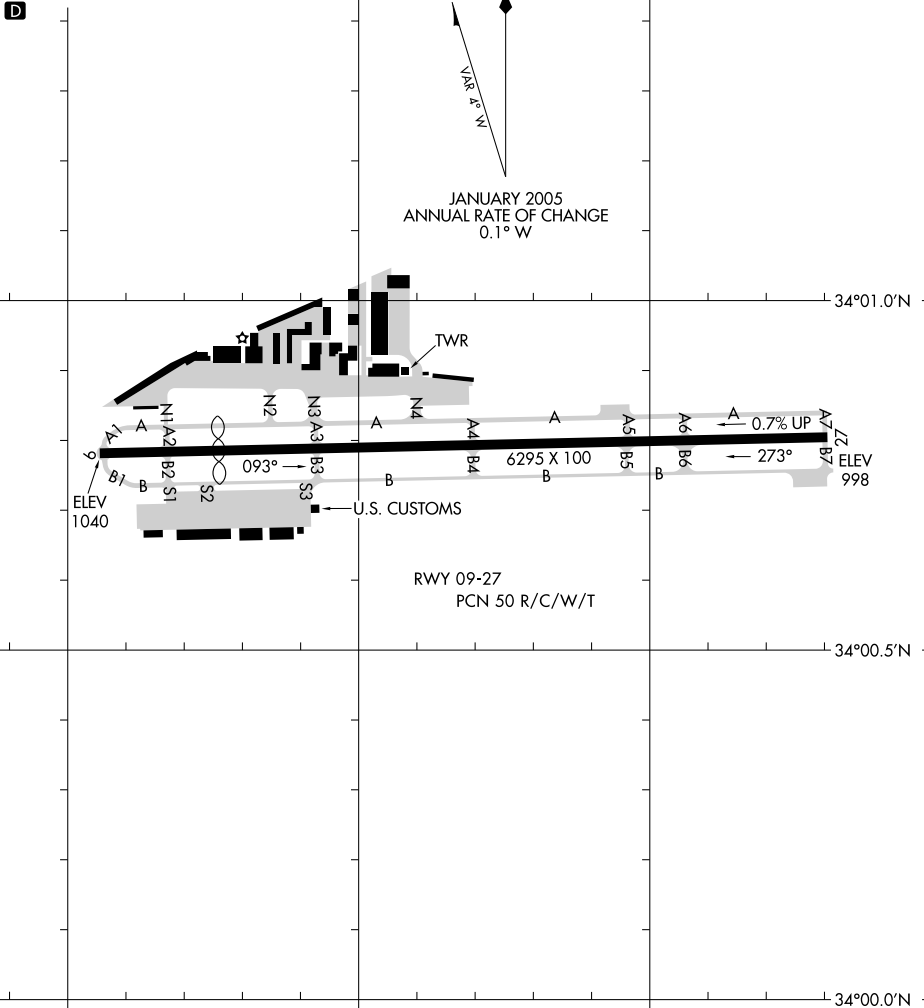

ATIS
128.125
McCOLLUM TOWER ★
125.9
GND CON
119.0
CLNC DEL
119.0
121.0 (When twr closed)
268.7 (When twr closed)

FIELD
ELEV
1040

SE-4, 14 MAY 2026 to 11 JUN 2026

SE-4, 14 MAY 2026 to 11 JUN 2026

CAUTION: BE ALERT TO RUNWAY CROSSING CLEARANCES.
READBCK OF ALL RUNWAY HOLDING INSTRUCTIONS IS REQUIRED.