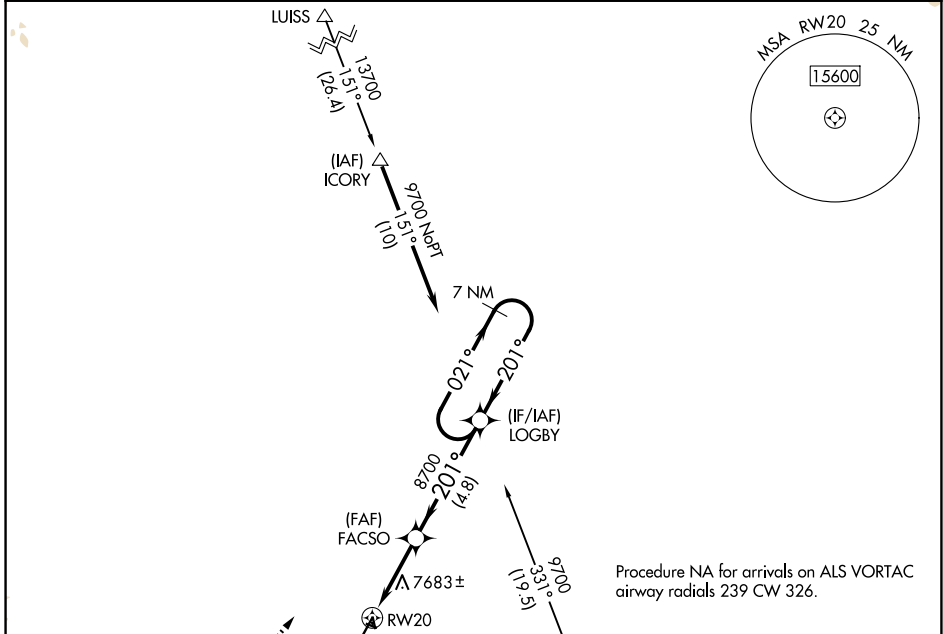

WAAS CH 45840 W20A	APP CRS 201°	Rwy Ldg TDZE Apt Elev	5902 7610 7611
--	------------------------	-----------------------------	---

RNAV (GPS) RWY 20

MONTE VISTA MUNI (MVI)

NA Circling NA to Rwys 10, 28, 16 and 34. DME/DME RNP-0.3 NA. Baro-VNAV NA. Use Alamosa altimeter setting.

MISSED APPROACH: (Do not exceed 190K until LOGBY) Climb to 8100 on heading 201° then climbing right turn to 9700 direct LOGBY and hold.

ALS AWOS-3 135.175	DENVER CENTER 128.375 379.95	UNICOM 122.8 (CTAF)
------------------------------	--	-------------------------------

CATEGORY	A	B	C	D
LPV DA		7894-1	284 (300-1)	
LNAV/VNAV DA		7894-1	284 (300-1)	
LNAV MDA		7980-1	370 (400-1)	
CIRCLING	8060-1 449 (500-1)	8080-1 469 (500-1)	8180-1½ 569 (600-1½)	8360-2½ 749 (800-2½)