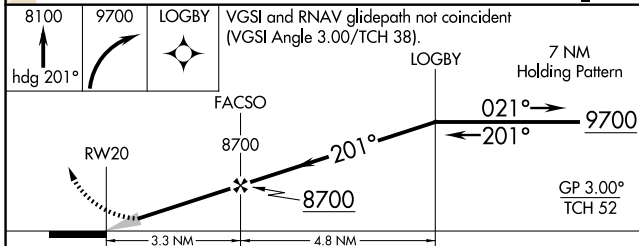

WAAS CH 45840 W20A	APP CRS 201°	Rwy Ldg TDZE Apt Elev	5902 7610 7611
--	------------------------	-----------------------------	---

RNAV (GPS) RWY 20

MONTE VISTA MUNI (MVI)

NA Circling NA to Rwys 10, 28, 16 and 34. DME/DME RNP-0.3 NA. Baro-VNAV NA. Use Alamosa altimeter setting.

MISSED APPROACH: (Do not exceed 190K until LOGBY) Climb to 8100 on heading 201° then climbing right turn to 9700 direct LOGBY and hold.

ALS AWOS-3 135.175	DENVER CENTER 128.375 379.95	UNICOM 122.8 (CTAF)
------------------------------	--	-------------------------------

CATEGORY	A	B	C	D
LPV DA		7894-1	284 (300-1)	
LNAV/VNAV DA		7894-1	284 (300-1)	
LNAV MDA		7980-1	370 (400-1)	
CIRCLING	8060-1 449 (500-1)	8080-1 469 (500-1)	8180-1½ 569 (600-1½)	8360-2½ 749 (800-2½)