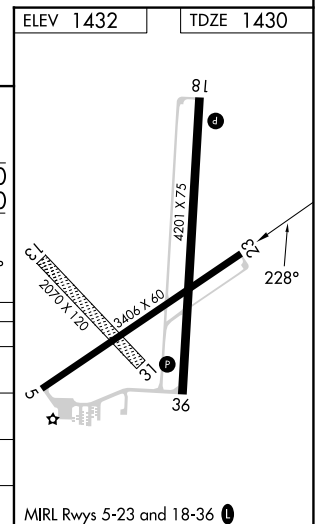

WAAS CH 82523 W23A	APP CRS 228°	Rwy Idg TDZE 1430 Apt Elev 1432

RNAV (GPS) RWY 23

WAYNE MUNI/STAN MORRIS FLD (L.C.G)

RNP APCH.	MISSED APPROACH: Climb to 3400 direct CEKAC and hold.

AWOS-3 120.125	SIoux CITY APP CON * 124.6 307.0	UNICOM 122.8 (CTAF) ①

CATEGORY	A	B	C	D
LPV DA	1866-1½	436 (500-1½)		NA
LNAV/VNAV DA	1869-1½	439 (500-1½)		NA
LNAV MDA	1940-1	510 (600-1)		NA
CIRCLING	2000-1	568 (600-1)		NA

NC-2, 14 MAY 2026 to 11 JUN 2026

NC-2, 14 MAY 2026 to 11 JUN 2026