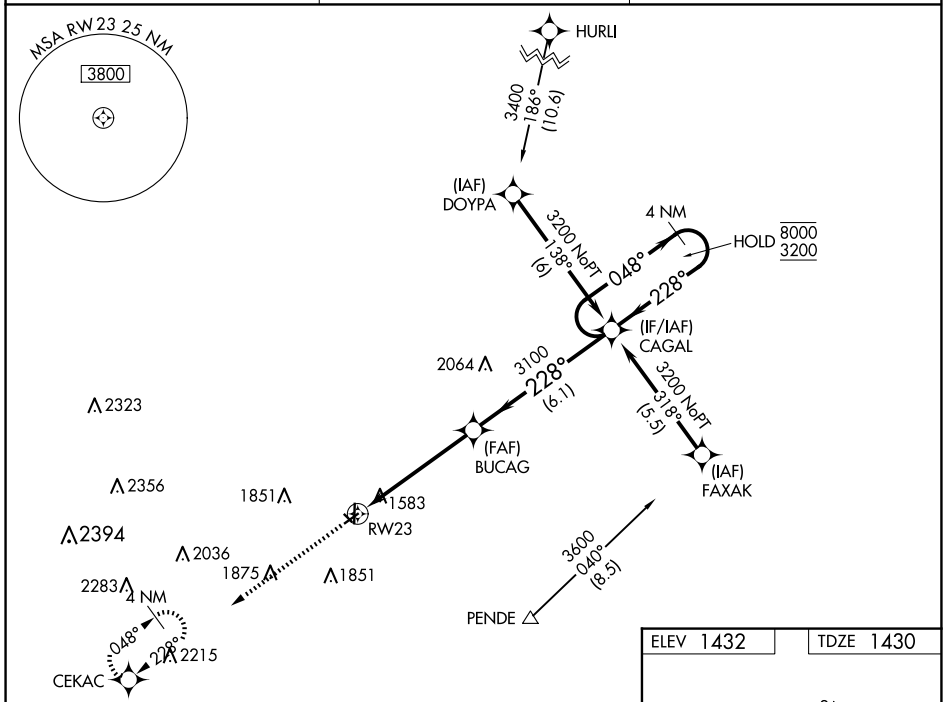

WAAS CH 82523 W23A	APP CRS 228°	Rwy Idg TDZE 1430 Apt Elev 1432
--	------------------------	---

RNAV (GPS) RWY 23

WAYNE MUNI/STAN MORRIS FLD (L.C.G)

RNP APCH.	MISSED APPROACH: Climb to 3400 direct CEKAC and hold.
-----------	---

AWOS-3 120.125	SIoux CITY APP CON * 124.6 307.0	UNICOM 122.8 (CTAF) ①
--------------------------	--	---------------------------------

CATEGORY	A	B	C	D
LPV DA	1866-1½	436 (500-1½)		NA
LNAV/VNAV DA	1869-1½	439 (500-1½)		NA
LNAV MDA	1940-1	510 (600-1)		NA
CIRCLING	2000-1	568 (600-1)		NA

NC-2, 14 MAY 2026 to 11 JUN 2026

NC-2, 14 MAY 2026 to 11 JUN 2026