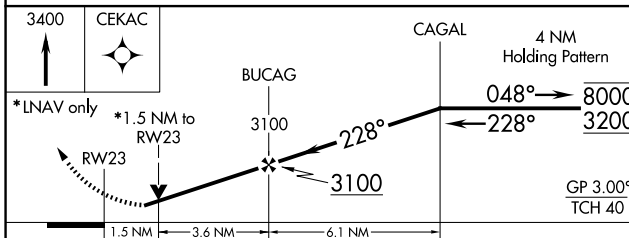

WAAS CH 82523 W23A	APP CRS 228°	Rwy Idg TDZE 1430 Apt Elev 1432
--	------------------------	---

RNAV (GPS) RWY 23

WAYNE MUNI/STAN MORRIS FLD (L.C.G)

RNP APCH.	MISSED APPROACH: Climb to 3400 direct CEKAC and hold.
-----------	---

AWOS-3 120.125	SIoux CITY APP CON * 124.6 307.0	UNICOM 122.8 (CTAF) ①
--------------------------	--	---------------------------------

CATEGORY	A	B	C	D
LPV DA	1866-1½	436 (500-1½)		NA
LNAV/VNAV DA	1869-1½	439 (500-1½)		NA
LNAV MDA	1940-1	510 (600-1)		NA
CIRCLING	2000-1	568 (600-1)		NA