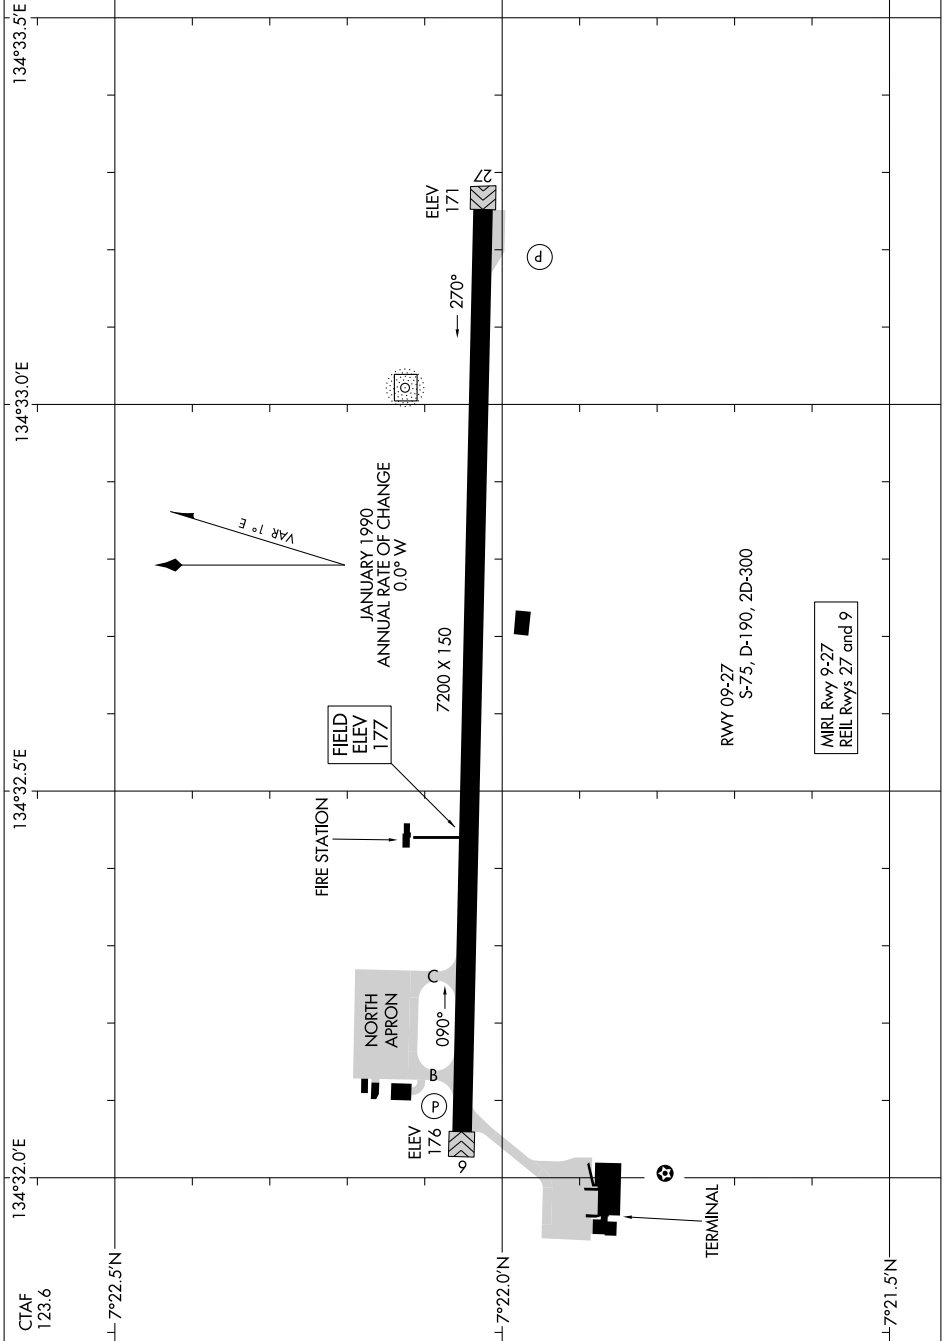

AIRPORT DIAGRAM

AL-6432 (FAA)

PALAU INTL (ROR) (PTRO)
BABELTHUAP ISLAND, PW

PAC: 14 MAY 2026 to 09 JUL 2026

PAC: 14 MAY 2026 to 09 JUL 2026

AIRPORT DIAGRAM

BABELTHUAP ISLAND, PW
PALAU INTL (ROR) (PTRO)