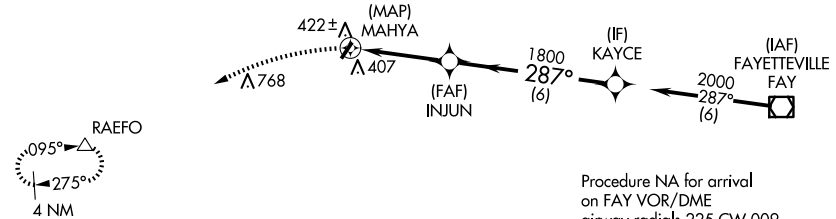

RAEFORD, NORTH CAROLINA

AL-6439 (FAA)

23110

APP CRS **287°**
 Rwy Idg **N/A**
 TDZE **N/A**
 Apt Elev **304**

RNAV (GPS)-A
 P K AIRPARK (5W4)

NA DME/DME RNP-0.3 NA.
 Procedure NA at night.
 Use Fayetteville altimeter setting.

MISSED APPROACH: Climbing left turn to 3000
 direct RAEFO and hold.

FAYETTEVILLE APP CON
127.8 290.25

UNICOM
123.0 (CTAF)

SE-2, 14 MAY 2026 to 11 JUN 2026

Procedure NA for arrival on FAY VOR/DME
 airway radials 225 CW 009.

1249 A

CATEGORY	A	B	C	D
CIRCLING	840-1 536 (600-1)	860-1 556 (600-1)	920-1¾ 616 (700-1¾)	NA

RAEFORD, NORTH CAROLINA
 Orig 01FEB18

35°01'N-79°11'W

P K AIRPARK (5W4)
RNAV (GPS)-A

SE-2, 14 MAY 2026 to 11 JUN 2026