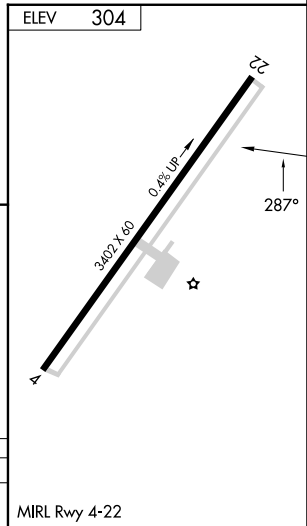

RAEFORD, NORTH CAROLINA

AL-6439 (FAA)

23110

APP CRS **287°**
Rwy Idg **N/A**
TDZE **N/A**
Apt Elev **304**

RNAV (GPS)-A
P K AIRPARK (5W4)

NA DME/DME RNP-0.3 NA.
Procedure NA at night.
Use Fayetteville altimeter setting.

MISSED APPROACH: Climbing left turn to 3000
direct RAEFO and hold.

FAYETTEVILLE APP CON
127.8 290.25

UNICOM
123.0 (CTAF)

SE-2, 14 MAY 2026 to 11 JUN 2026

Procedure NA for arrival on FAY VOR/DME
airway radials 225 CW 009.

1249 A

CATEGORY	A	B	C	D
CIRCLING	840-1 536 (600-1)	860-1 556 (600-1)	920-1¾ 616 (700-1¾)	NA

RAEFORD, NORTH CAROLINA
Orig 01FEB18

35°01'N-79°11'W

P K AIRPARK (5W4)
RNAV (GPS)-A

SE-2, 14 MAY 2026 to 11 JUN 2026