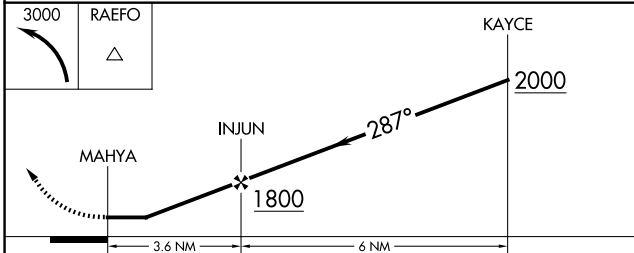

RAEFORD, NORTH CAROLINA

AL-6439 (FAA)

23110

APP CRS **287°**
Rwy Idg **N/A**
TDZE **N/A**
Apt Elev **304**

RNAV (GPS)-A
P K AIRPARK (5W4)

NA DME/DME RNP-0.3 NA.
Procedure NA at night.
Use Fayetteville altimeter setting.

MISSED APPROACH: Climbing left turn to 3000
direct RAEFO and hold.

FAYETTEVILLE APP CON
127.8 290.25

UNICOM
123.0 (CTAF)

SE-2, 14 MAY 2026 to 11 JUN 2026

Procedure NA for arrival on FAY VOR/DME
airway radials 225 CW 009.

1249 A

CATEGORY	A	B	C	D
CIRCLING	840-1 536 (600-1)	860-1 556 (600-1)	920-1¾ 616 (700-1¾)	NA

RAEFORD, NORTH CAROLINA
Orig 01FEB18

35°01'N-79°11'W

P K AIRPARK (5W4)
RNAV (GPS)-A

SE-2, 14 MAY 2026 to 11 JUN 2026