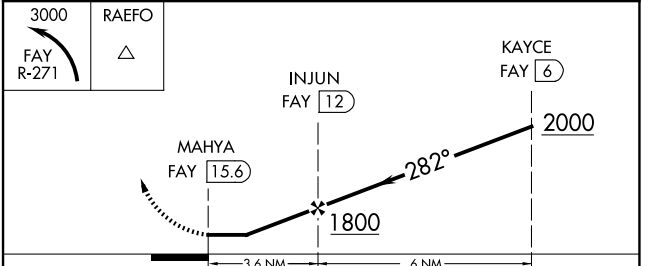

VOR/DME FAY 114.85 Chan 95(Y)	APP CRS 282°	Rwy Idg TDZE Apt Elev N/A N/A 304
--	------------------------	---

VOR-A
P K AIRPARK (5W4)

<p>▽ DME required. Procedure NA at night. △ NA Use Fayetteville altimeter setting.</p>	<p>MISSED APPROACH: Climbing left turn to 3000 on FAY VOR/DME R-271 to RAEFO/FAY 25 DME and hold.</p>
<p>FAYETTEVILLE APP CON 127.8 290.25</p>	<p>UNICOM 123.0 (CTAF)</p>

SE-2, 14 MAY 2026 to 11 JUN 2026

SE-2, 14 MAY 2026 to 11 JUN 2026

CATEGORY	A	B	C	D
☑ CIRCLING	840-1 536 (600-1)	860-1 556 (600-1)	920-1 ³ / ₄ 616 (700-1 ³ / ₄)	NA