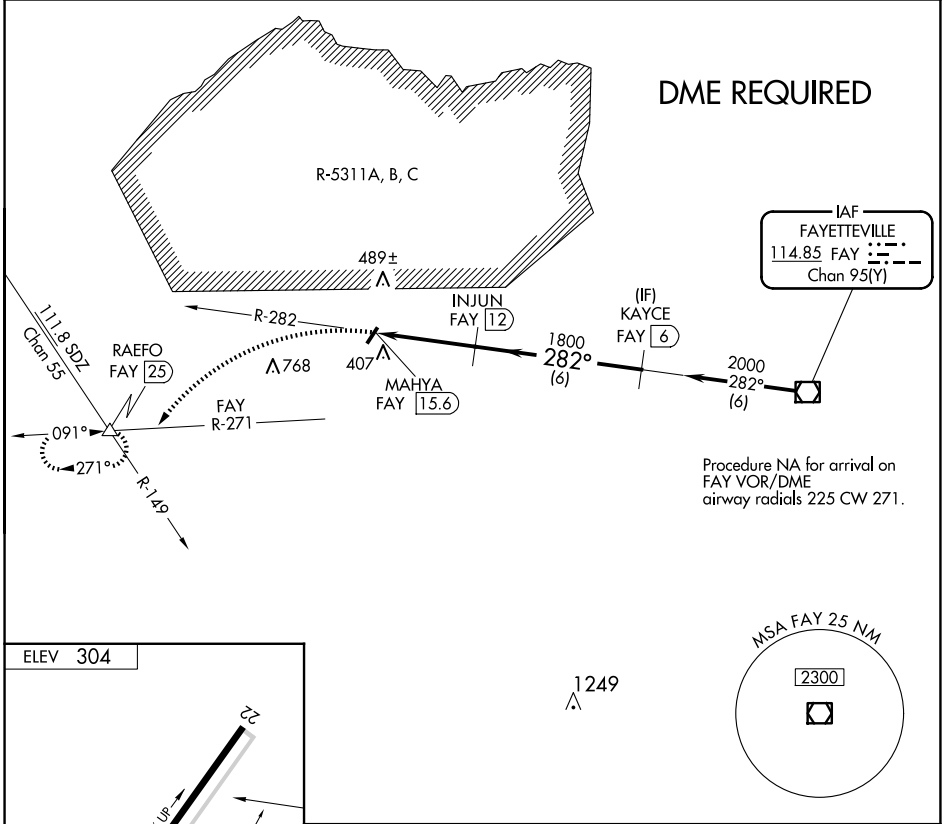

VOR/DME FAY 114.85 Chan 95(Y)	APP CRS 282°	Rwy Idg TDZE Apt Elev N/A N/A 304
--	------------------------	---

VOR-A
P K AIRPARK (5W4)

<p>▽ DME required. Procedure NA at night. △ NA Use Fayetteville altimeter setting.</p>	<p>MISSED APPROACH: Climbing left turn to 3000 on FAY VOR/DME R-271 to RAEFO/FAY 25 DME and hold.</p>
<p>FAYETTEVILLE APP CON 127.8 290.25</p>	<p>UNICOM 123.0 (CTAF)</p>

SE-2, 14 MAY 2026 to 11 JUN 2026

SE-2, 14 MAY 2026 to 11 JUN 2026

CATEGORY	A	B	C	D
☑ CIRCLING	840-1 536 (600-1)	860-1 556 (600-1)	920-1 ³ / ₄ 616 (700-1 ³ / ₄)	NA