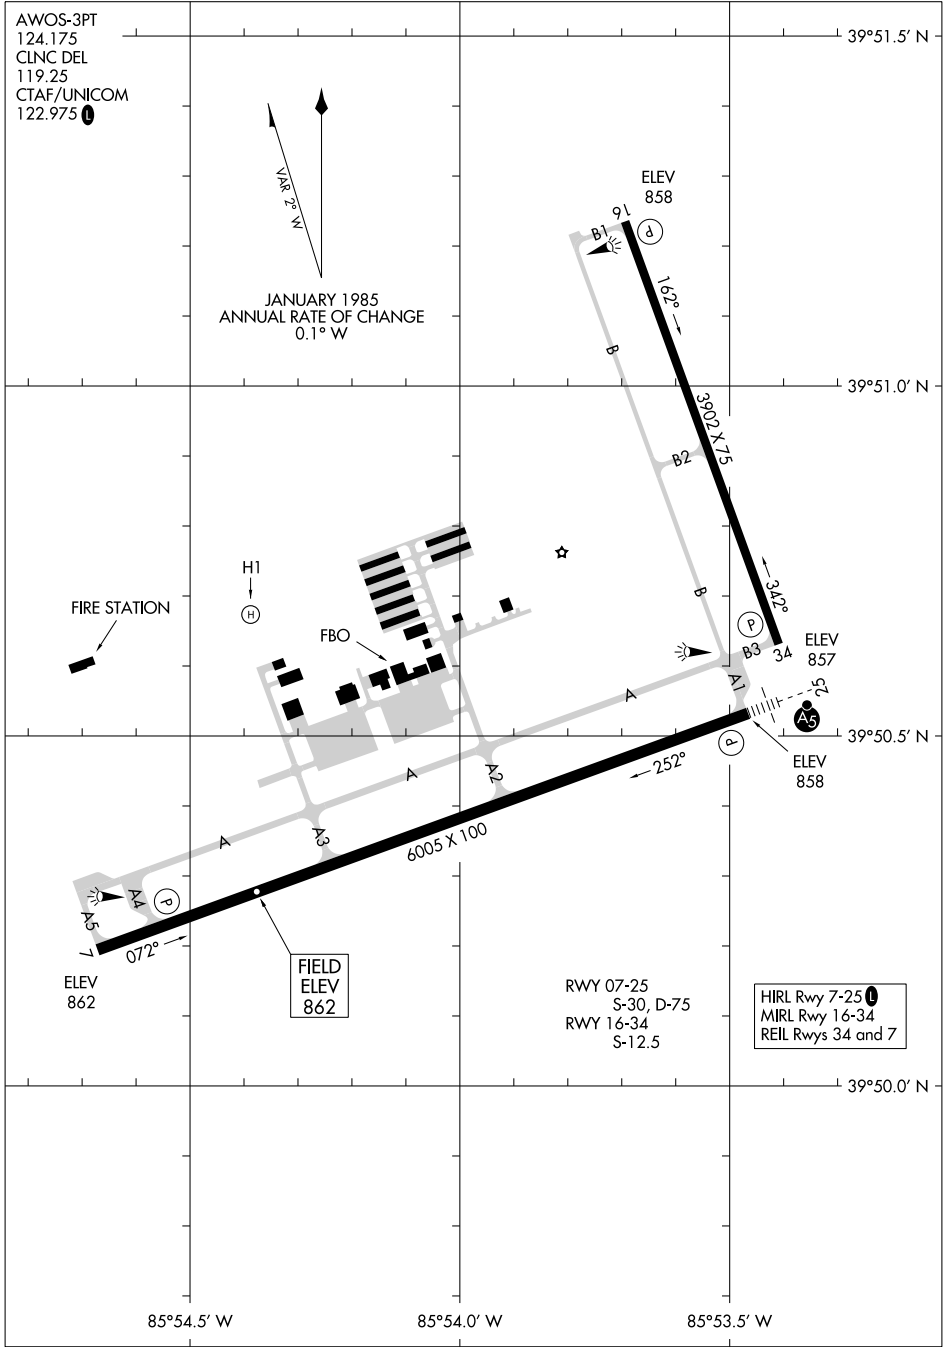

# AIRPORT DIAGRAM

AL-6452 (FAA)

INDIANAPOLIS RGNL (MQJ)  
INDIANAPOLIS, INDIANA

AWOS-3PT  
124.175  
CLNC DEL  
119.25  
CTAF/UNICOM  
122.975

EC-2, 14 MAY 2026 to 11 JUN 2026

EC-2, 14 MAY 2026 to 11 JUN 2026

# AIRPORT DIAGRAM

26134

INDIANAPOLIS, INDIANA  
INDIANAPOLIS RGNL (MQJ)