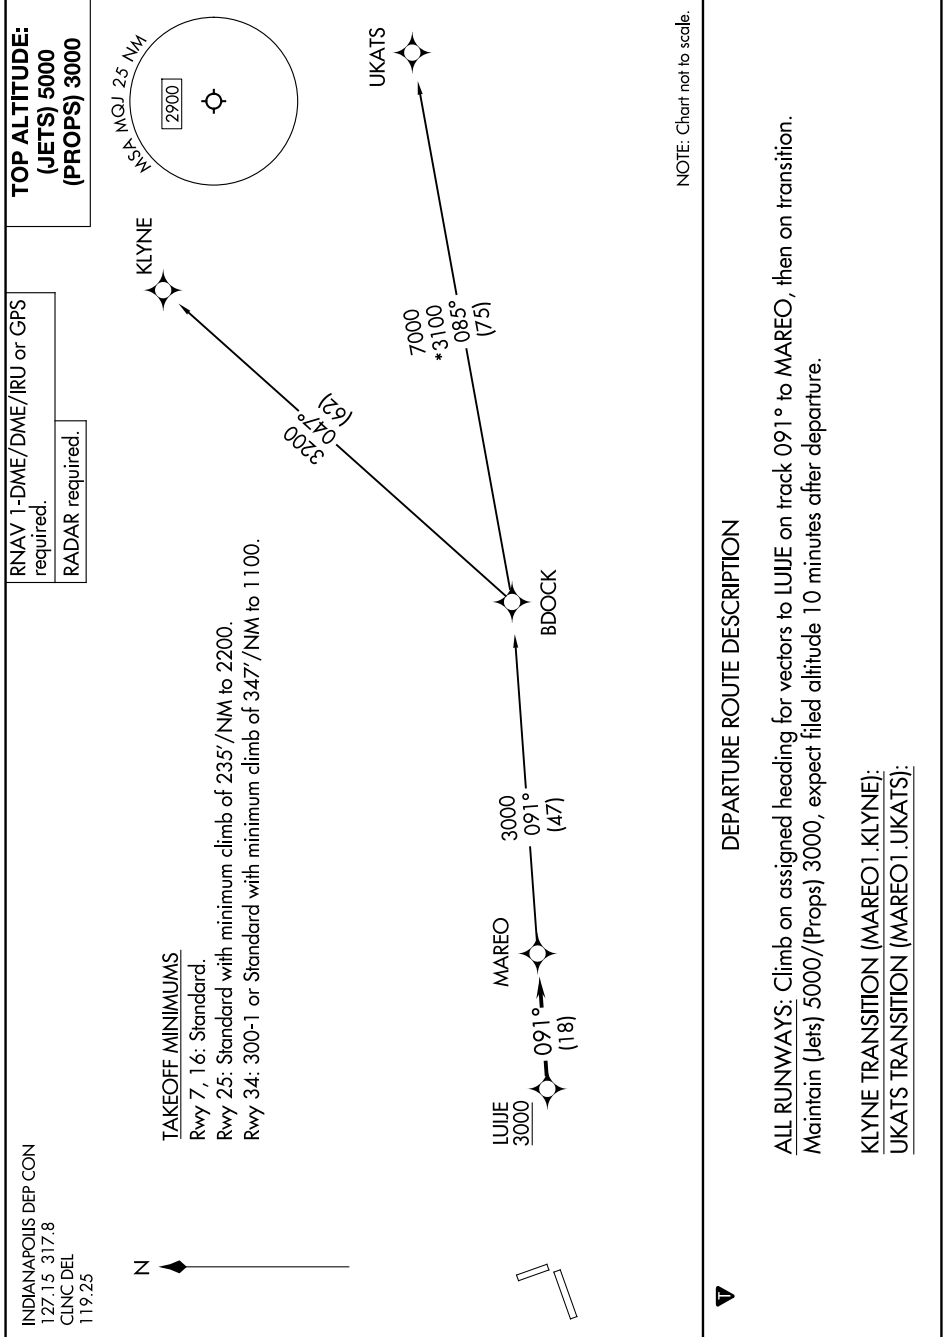

MAREO ONE DEPARTURE (RNAV)

EC-2, 14 MAY 2026 to 11 JUN 2026

MAREO ONE DEPARTURE (RNAV)

EC-2, 14 MAY 2026 to 11 JUN 2026