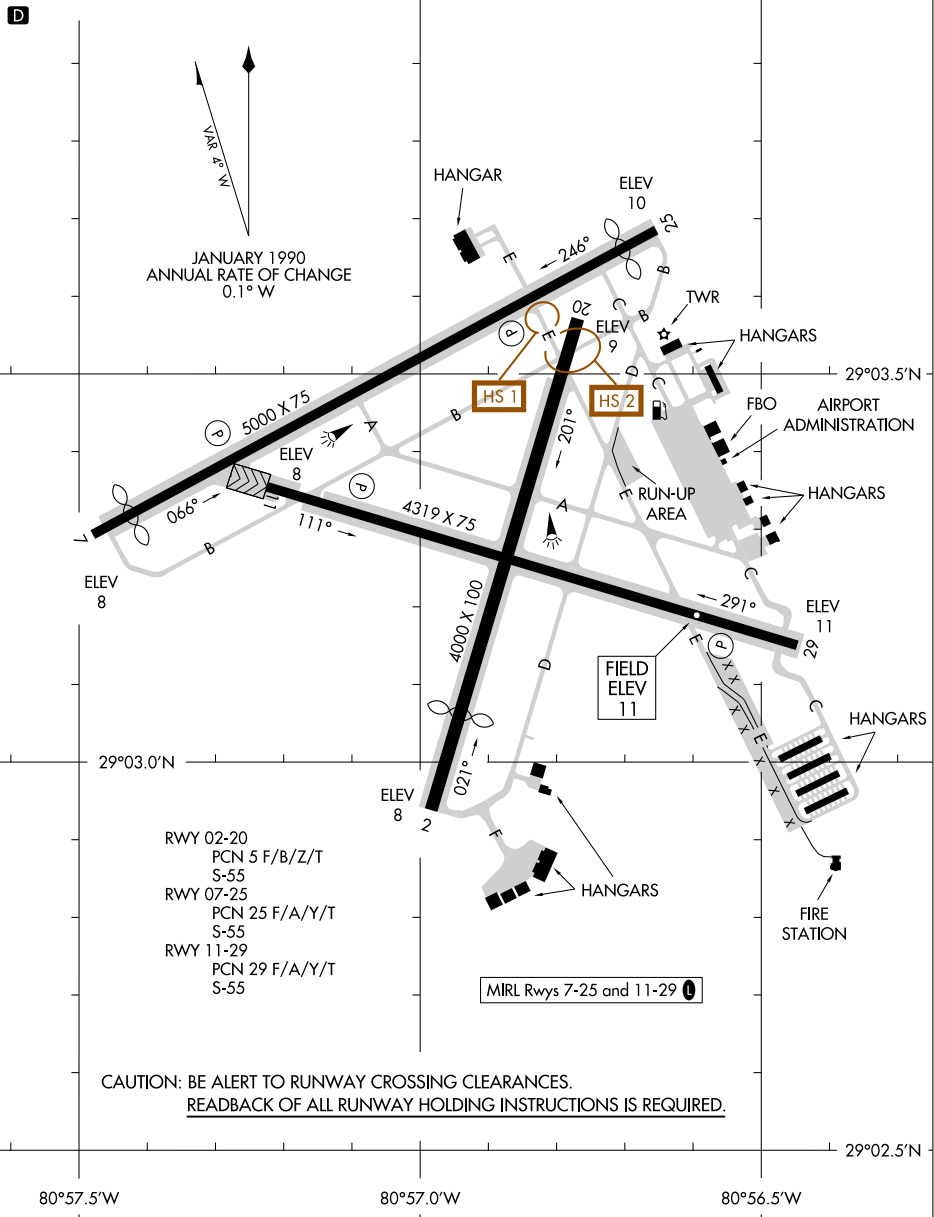

26134

# AIRPORT DIAGRAM

NEW SMYRNA BEACH MUNI (JACK BOLT FLD) (E V B)  
AL-6459 (FAA) NEW SMYRNA BEACH, FLORIDA

ATIS  
124.625  
NEW SMYRNA BEACH TOWER ★  
119.675 (CTAF) ①  
GND CON  
121.325

CAUTION: BE ALERT TO RUNWAY CROSSING CLEARANCES.  
READBACK OF ALL RUNWAY HOLDING INSTRUCTIONS IS REQUIRED.

SE-3, 14 MAY 2026 to 11 JUN 2026

SE-3, 14 MAY 2026 to 11 JUN 2026