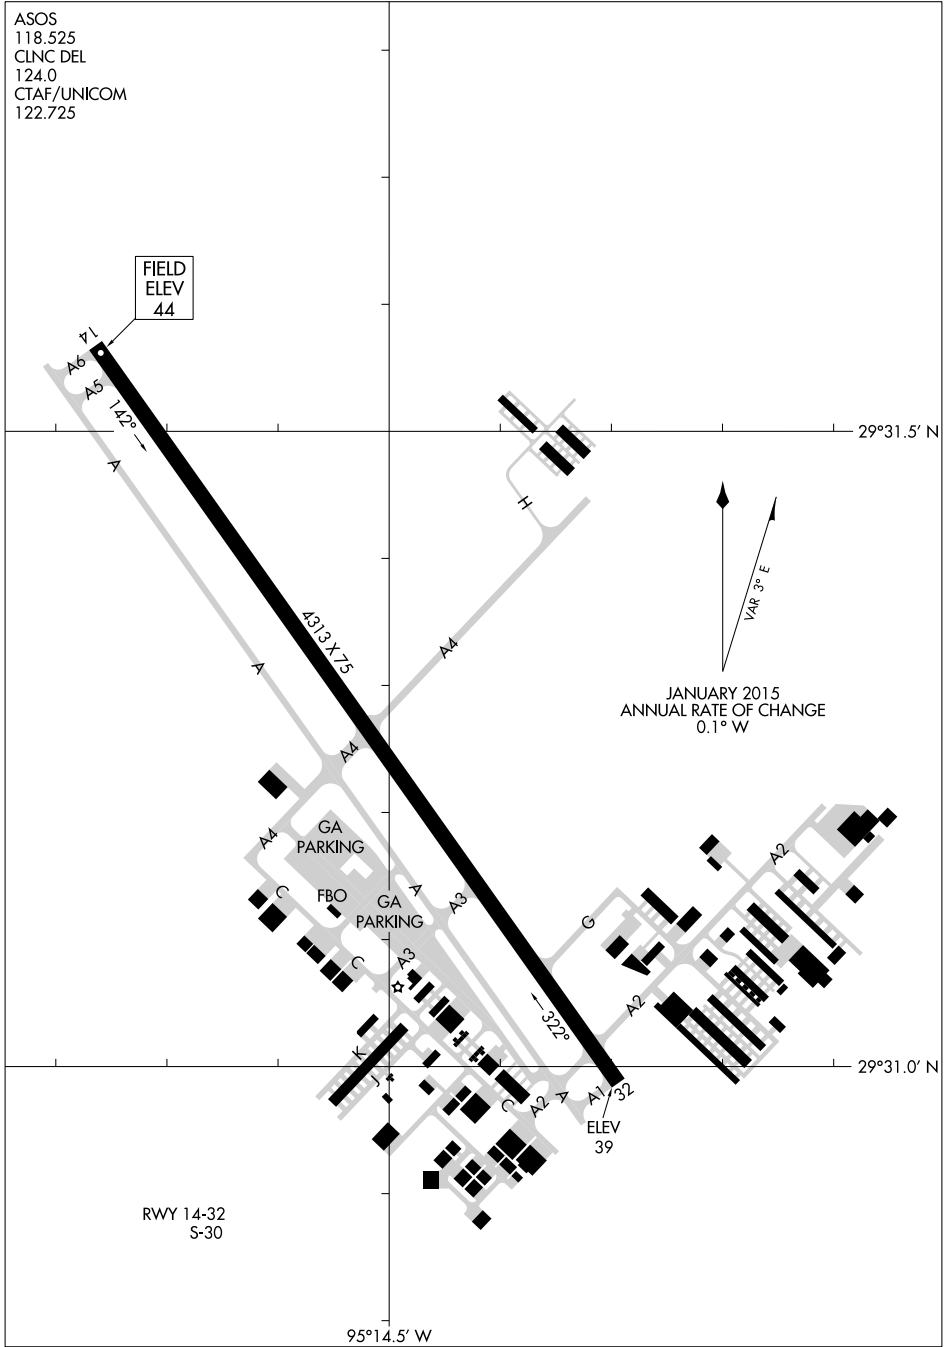

# AIRPORT DIAGRAM

AL-6460 (FAA)

PEARLAND RGNL (LVJ)  
HOUSTON, TEXAS

ASOS  
118.525  
CLNC DEL  
124.0  
CTAF/UNICOM  
122.725

FIELD  
ELEV  
44

SC-5, 14 MAY 2026 to 11 JUN 2026

SC-5, 14 MAY 2026 to 11 JUN 2026

# AIRPORT DIAGRAM

26134

HOUSTON, TEXAS  
PEARLAND RGNL (LVJ)