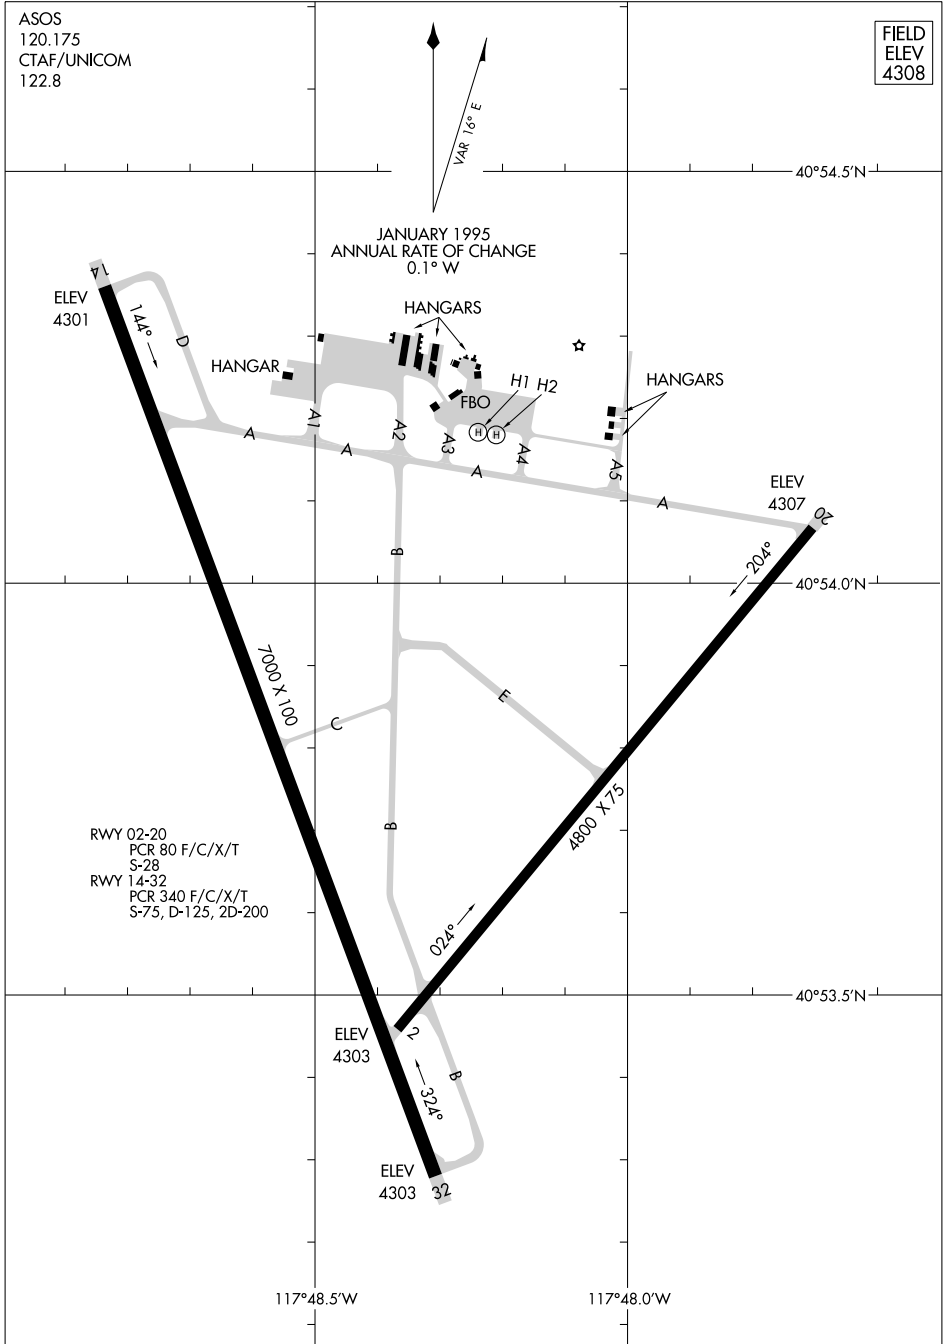

AIRPORT DIAGRAM

WINNEMUCCA MUNI (WMC)
WINNEMUCCA, NEVADA

AL-6471 (FAA)

ASOS
120.175
CTAF/UNICOM
122.8

FIELD
ELEV
4308

SW-4, 14 MAY 2026 to 11 JUN 2026

SW-4, 14 MAY 2026 to 11 JUN 2026

AIRPORT DIAGRAM

WINNEMUCCA, NEVADA
WINNEMUCCA MUNI (WMC)