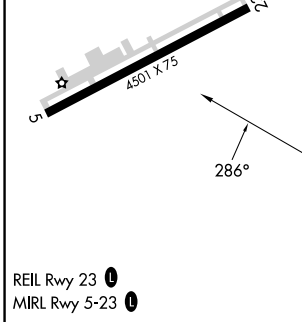

RNAV (GPS)-B HERMISTON MUNI (H.R.I)

APP CRS 286°	Rwy Ldg TDZE Apt Elev	N/A N/A 644
------------------------	--------------------------	--

RNP APCH. ▼ Circling Rwy 5 NA at night.	MISSED APPROACH: Climbing right turn to 4000 direct PDT VORTAC and hold.
--	--

ASOS 135.225	SPOKANE APP CON * 133.15 379.15	UNICOM 122.8 (CTAF) 0
------------------------	---	---------------------------------

4000	PDT	PDT VORTAC			
4 NM Holding Pattern		4 NM Holding Pattern			
MLIPS	HONUP 2 NM to MLIPS	BAYKA	PDT VORTAC		
1400	2700	106°	14000	286°	4000
2 NM	3.9 NM	9.5 NM			
CATEGORY	A	B	C	D	
CIRCLING	1140-1 496 (500-1)		1140-1½ 496 (500-1½)	1260-2 616 (700-2)	