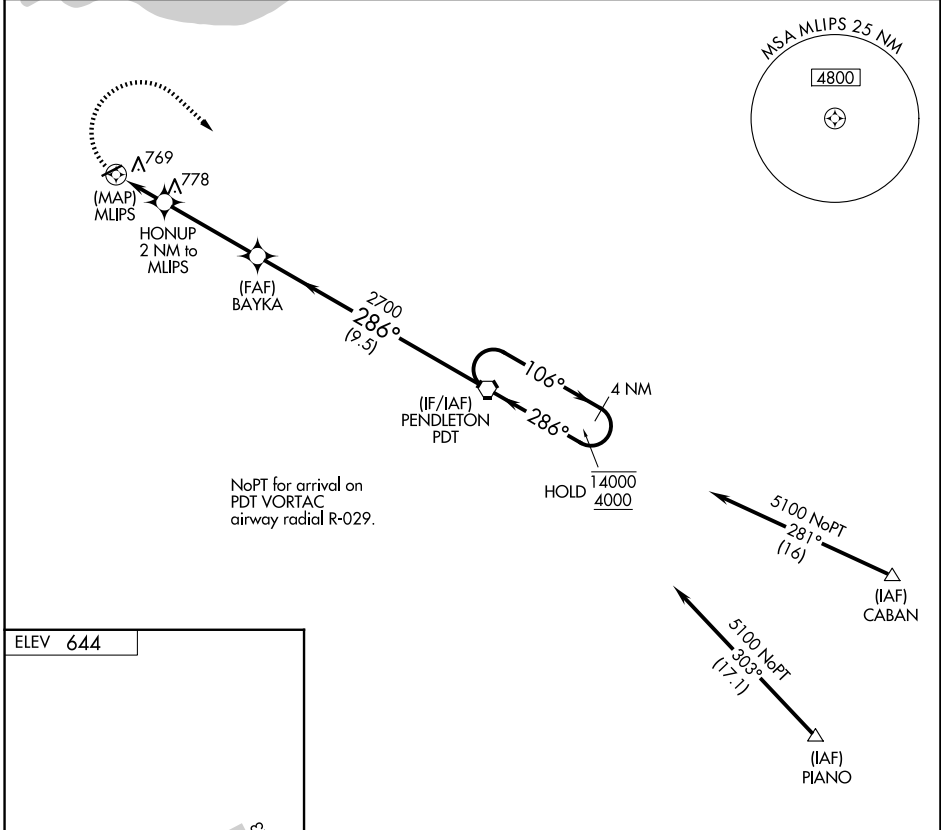

RNAV (GPS)-B HERMISTON MUNI (H.R.I)

APP CRS 286°	Rwy Ldg TDZE Apt Elev	N/A N/A 644
------------------------	--------------------------	--

RNP APCH. ▼ Circling Rwy 5 NA at night.	MISSED APPROACH: Climbing right turn to 4000 direct PDT VORTAC and hold.
--	--

ASOS 135.225	SPOKANE APP CON * 133.15 379.15	UNICOM 122.8 (CTAF) 0
------------------------	---	---------------------------------

4000	PDT	PDT VORTAC			
4 NM Holding Pattern		4 NM Holding Pattern			
MLIPS	HONUP 2 NM to MLIPS	BAYKA	PDT VORTAC		
1400	2700	106°	14000	286°	4000
2 NM	3.9 NM	9.5 NM			
CATEGORY	A	B	C	D	
CIRCLING	1140-1 496 (500-1)		1140-1½ 496 (500-1½)	1260-2 616 (700-2)	

NW-1, 14 MAY 2026 to 11 JUN 2026

NW-1, 14 MAY 2026 to 11 JUN 2026