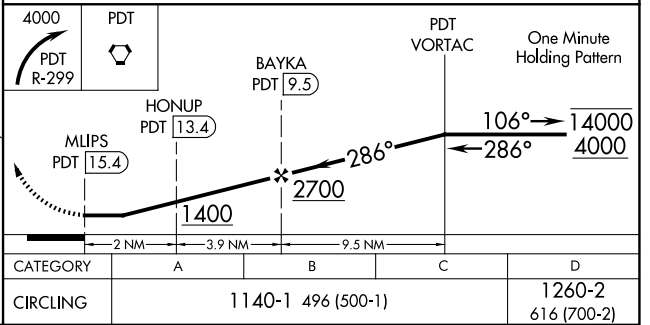

VORTAC PDT 114.7 Chan 94	APP CRS 286°	Rwy Ldg TDZE Apt Elev N/A N/A 644

VOR-A

HERMISTON MUNI (H.R.I)

DME required.

⚠ Circling Rwy 5 NA at night.

MISSED APPROACH: Climbing right turn to 4000 on PDT VORTAC R-299 to PDT VORTAC and hold.

ASOS 135.225	SPOKANE APP CON * 133.15 379.15	UNICOM 122.8 (CTAF) 0

NW-1, 14 MAY 2026 to 11 JUN 2026

NW-1, 14 MAY 2026 to 11 JUN 2026