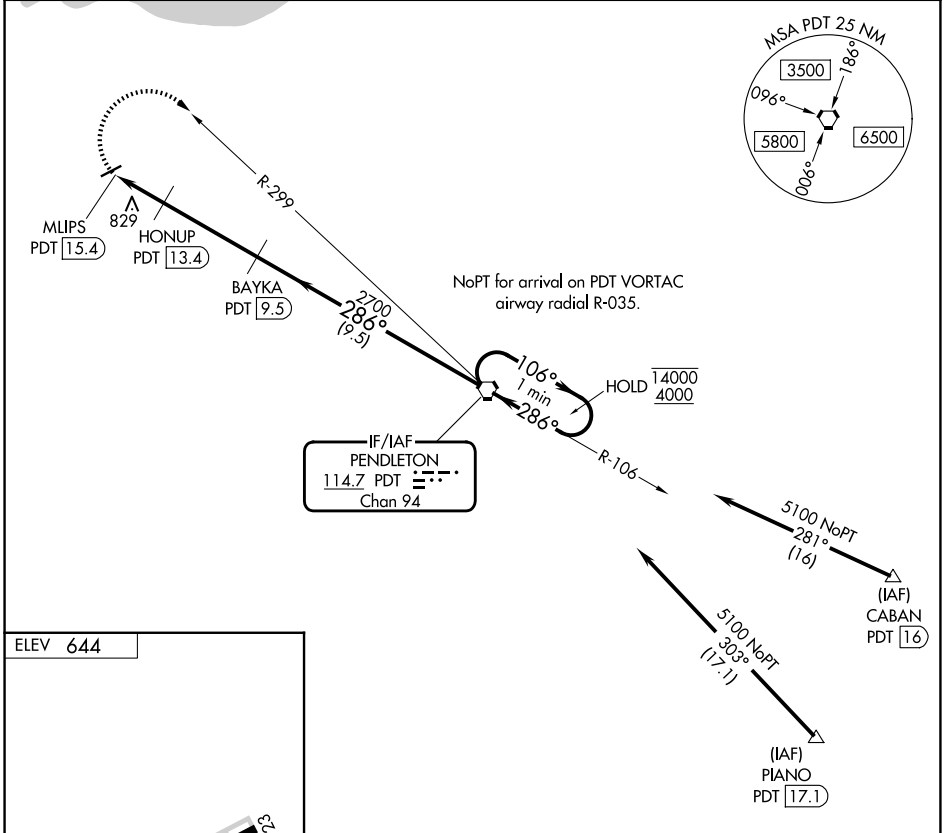

VORTAC PDT 114.7 Chan 94	APP CRS 286°	Rwy Ldg TDZE Apt Elev N/A N/A 644
--	------------------------	---

VOR-A

HERMISTON MUNI (H.R.I)

DME required.

⚠ Circling Rwy 5 NA at night.

MISSED APPROACH: Climbing right turn to 4000 on PDT VORTAC R-299 to PDT VORTAC and hold.

ASOS 135.225	SPOKANE APP CON * 133.15 379.15	UNICOM 122.8 (CTAF) 0
------------------------	---	---------------------------------

NW-1, 14 MAY 2026 to 11 JUN 2026

NW-1, 14 MAY 2026 to 11 JUN 2026