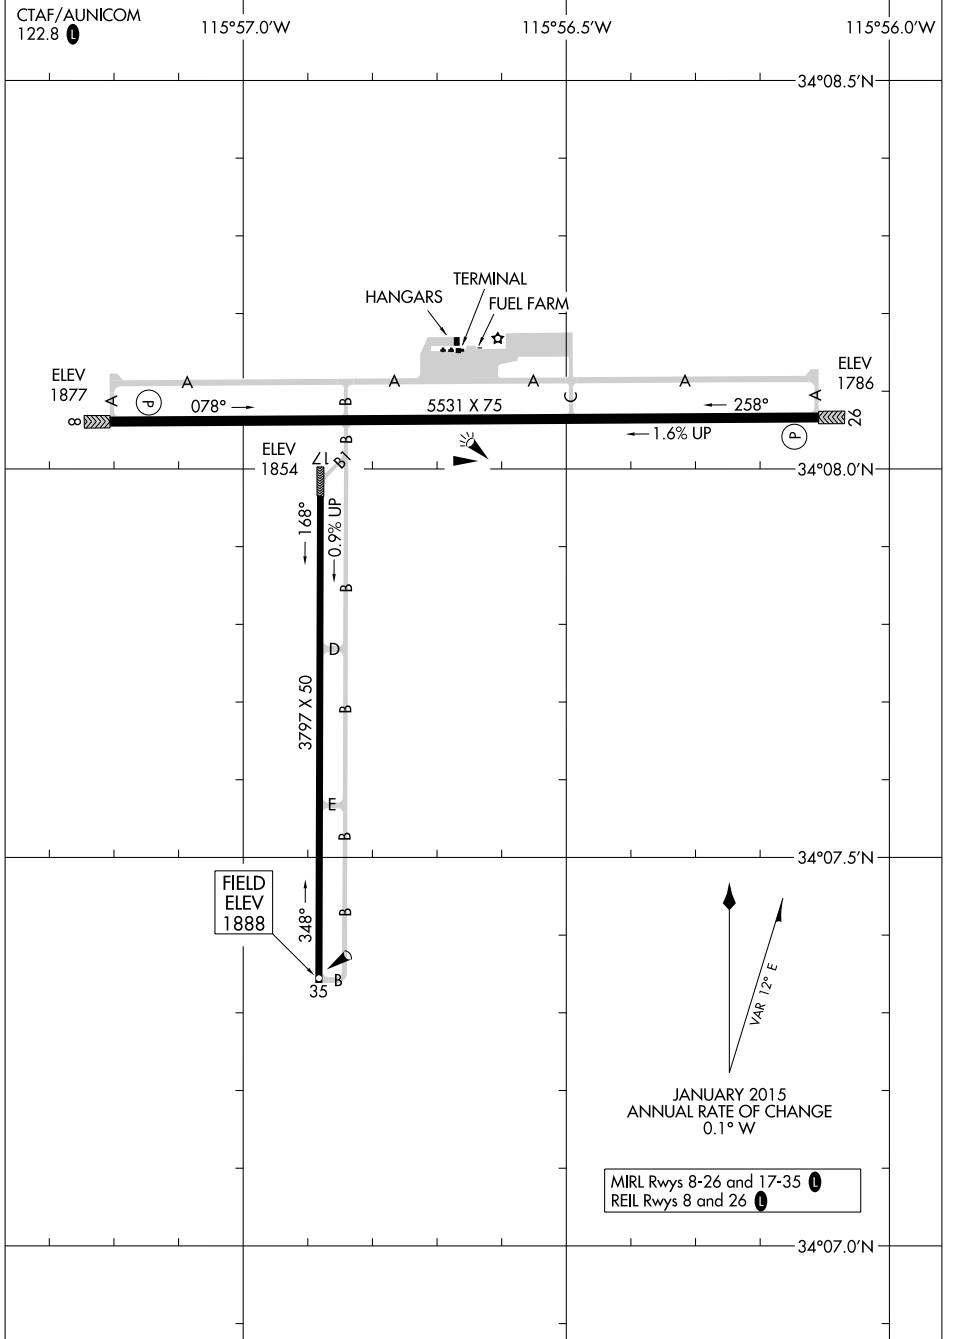

26134

AIRPORT DIAGRAM

AL-6489 (FAA)

TWENTYNINE PALMS (TNP)
TWENTYNINE PALMS, CALIFORNIA

SW-3, 14 MAY 2026 to 11 JUN 2026

SW-3, 14 MAY 2026 to 11 JUN 2026